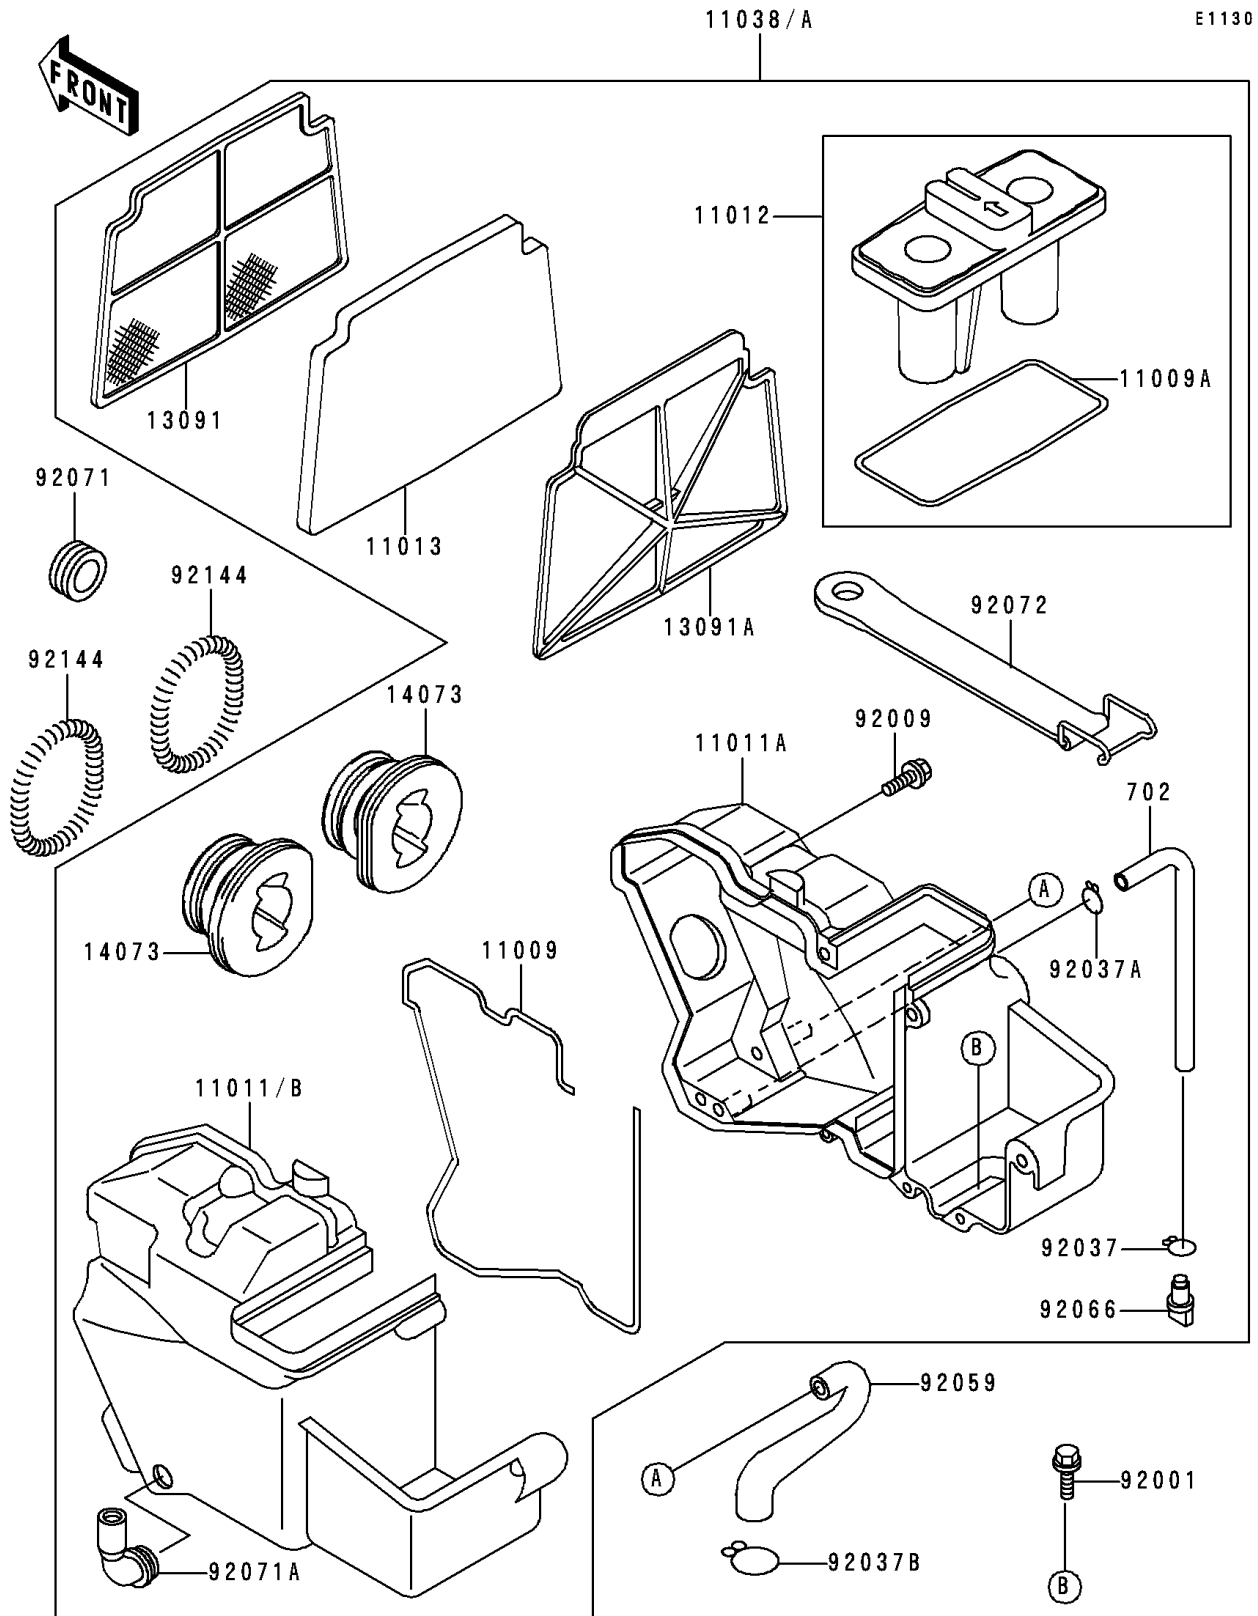

1996 NINJA® 250R PARTS DIAGRAM

Air Cleaner

1996 NINJA® 250R PARTS LIST

Air Cleaner

ITEM NAME	PART NUMBER	QUANTITY
TUBE-RUBBER (Ref # 702)	702A07200	1
GASKET,AIR FILTER (Ref # 11009)	11009-1599	1
GASKET,AIR FILTER CAP (Ref # 11009A)	11009-1613	1
CASE-AIR FILTER,RH (Ref # 11011A)	11011-1219	1
CAP,INTAKE (Ref # 11012)	11012-1504	1
ELEMENT-AIR FILTER (Ref # 11013)	11013-1141	1
HOLDER,AIR FILTER,FR (Ref # 13091)	13091-1421	1
HOLDER,AIR FILTER,RR (Ref # 13091A)	13091-1422	1
DUCT,AIR FILTER (Ref # 14073)	14073-1307	1
BOLT,6X20 (Ref # 92001)	92001-1773	1
SCREW,TAPPING,5X25 (Ref # 92009)	92009-1339	1
CLAMP (Ref # 92037)	92037-1712	1
CLAMP,TUBE (Ref # 92037A)	92037-1972	1
CLAMP,TUBE (Ref # 92037B)	92037-213	1
TUBE,BREAHER (Ref # 92059)	92059-1676	1
PLUG,DRAIN (Ref # 92066)	92066-1211	1
GROMMET,RESERVOIR (Ref # 92071)	92071-1047	1
BAND,AIR FILTER (Ref # 92072)	92072-1196	1
SPRING,AIR FILTER DUCT (Ref # 92144)	92144-1771	1
CASE-AIR FILTER,LH (Ref # 11011)	11011-1218	1
CASE-AIR FILTER,LH (Ref # 11011B)	11011-1233	1
CASE-ASSY-AIR FILTER (Ref # 11038)	11038-1063	1
CASE-ASSY-AIR FILTER (Ref # 11038A)	11038-1067	1
GROMMET,AIR FILTER (Ref # 92071A)	92071-1114	1