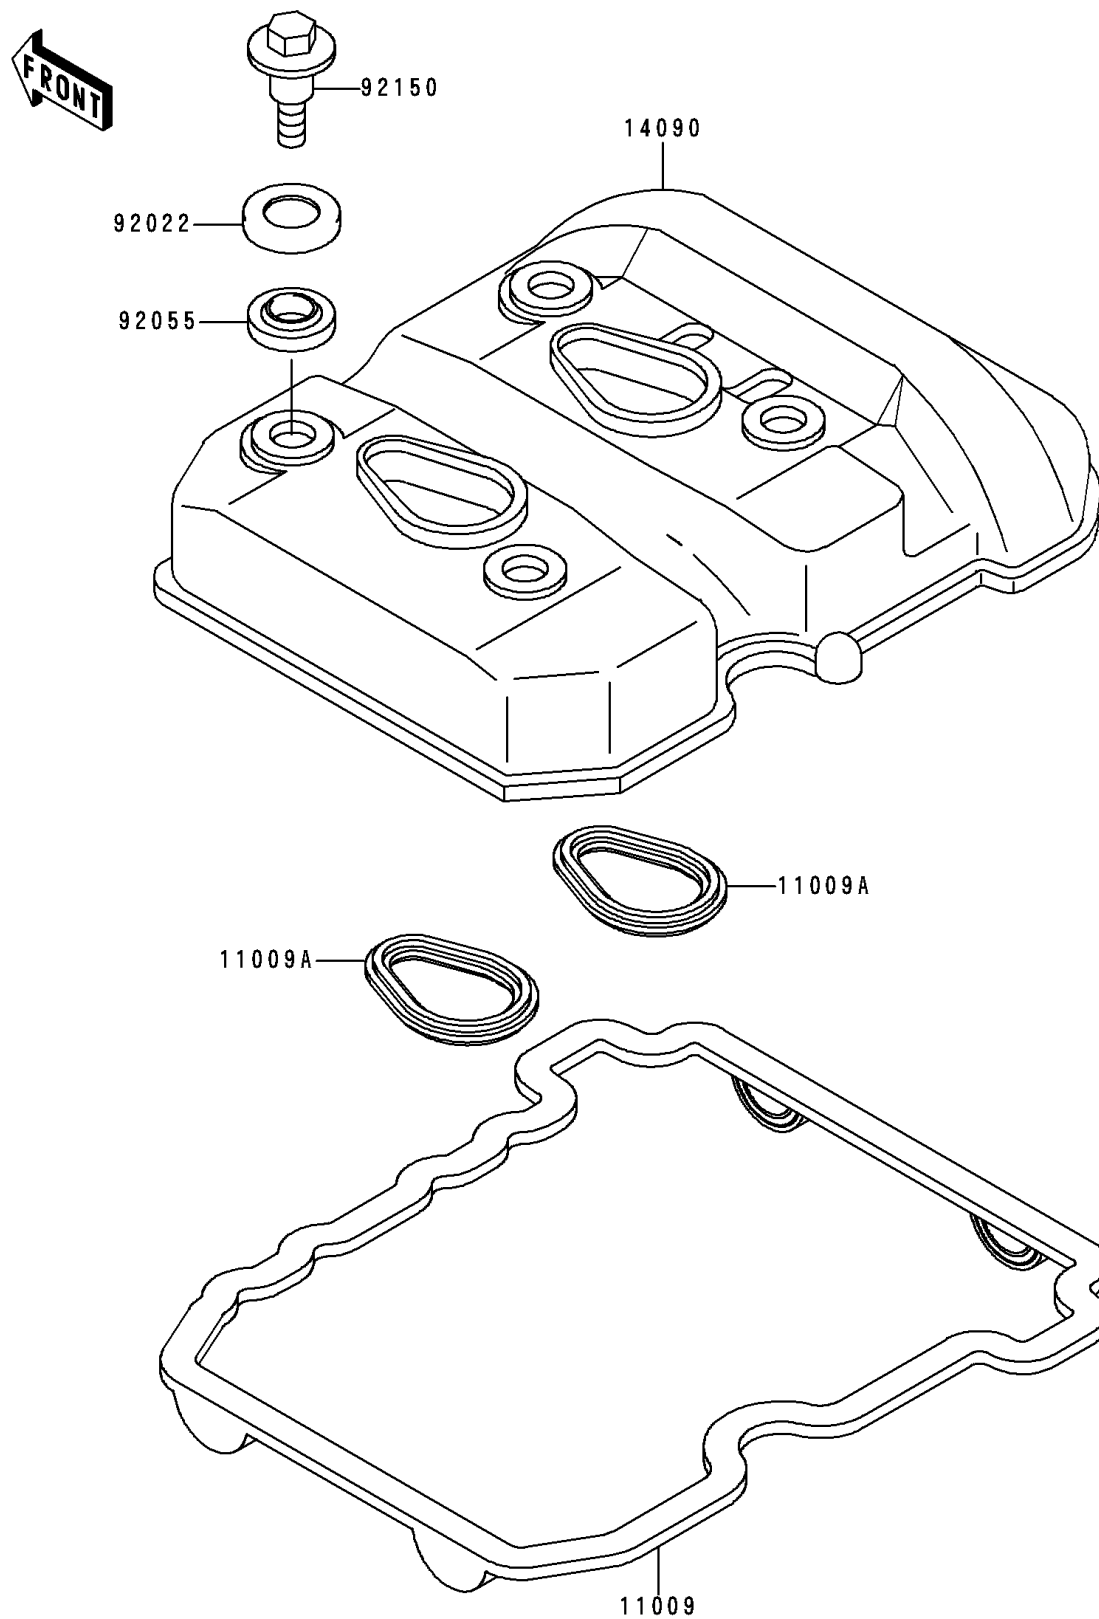

1996 NINJA® 250R PARTS DIAGRAM

Cylinder Head Cover

E1112

1996 NINJA® 250R PARTS LIST

Cylinder Head Cover

ITEM NAME	PART NUMBER	QUANTITY
GASKET,CYLINDER HEAD COVER (Ref # 11009)	11009-1574	1
GASKET (Ref # 11009A)	11009-1575	1
COVER,CYLINDER HEAD (Ref # 14090)	14090-1334	1
WASHER,HEAD COVER BOLT (Ref # 92022)	92022-1637	1
RING-O,HEAD COVER BOLT (Ref # 92055)	92055-1225	1
BOLT,HEAD COVER (Ref # 92150)	92150-1447	1