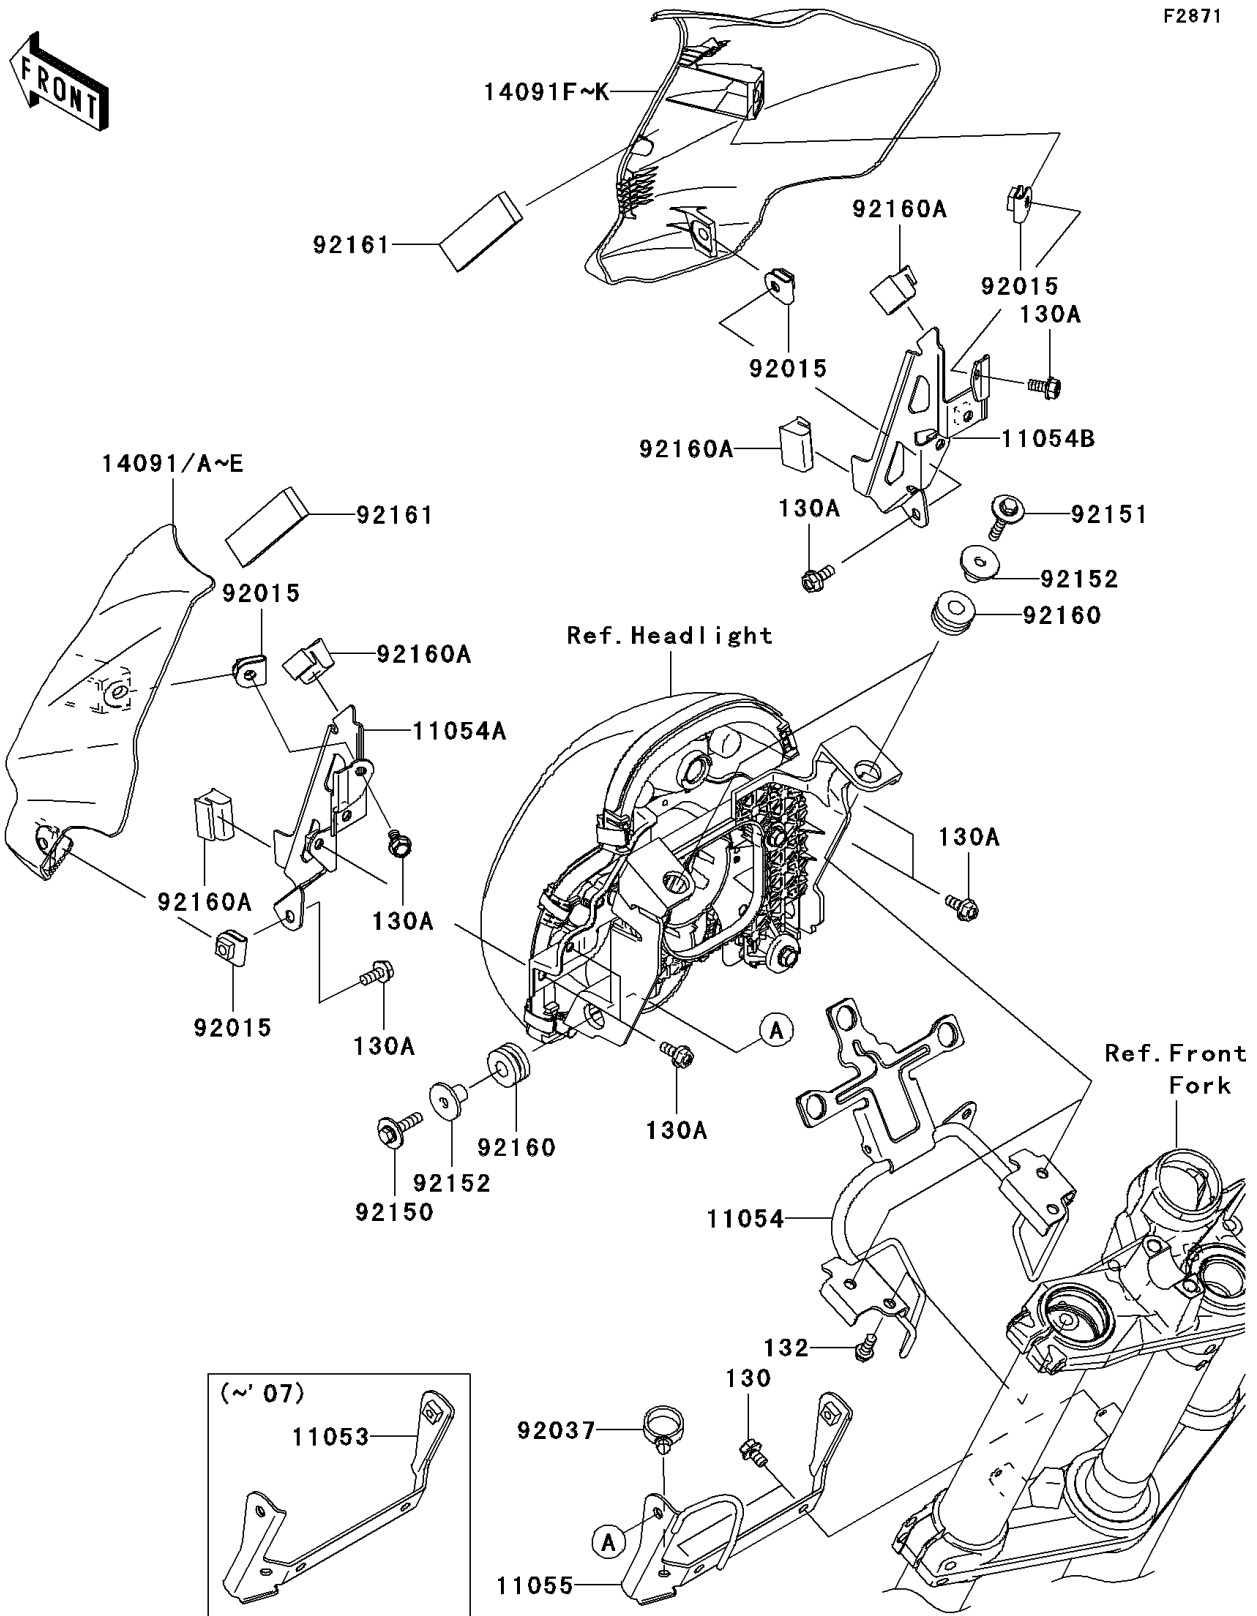

2006 PARTS DIAGRAM

Cowling

F2871

2006 PARTS LIST

Cowling

ITEM NAME	PART NUMBER	QUANTITY
BOLT-FLANGED,6X10 (Ref # 130)	130BB0610	1
BOLT-FLANGED,6X14 (Ref # 130A)	130BB0614	1
BOLT-FLANGED-SMALL,6X14 (Ref # 132)	132BA0614	1
BRACKET,HEAD LAMP,LWR (Ref # 11053)	11053-1811	1
BRACKET,HEAD LAMP,UPP (Ref # 11054)	11054-0220	1
BRACKET,HEAD LAMP,LH (Ref # 11054A)	11054-0251	1
BRACKET,HEAD LAMP,RH (Ref # 11054B)	11054-0252	1
COVER,HEAD LAMP,LH,EBONY (Ref # 14091)	14091-0458-H8	1
COVER,HEAD LAMP,LH,G.SILVER (Ref # 14091E)	14091-0458-474	1
COVER,HEAD LAMP,RH,EBONY (Ref # 14091F)	14091-0459-H8	1
COVER,HEAD LAMP,RH,G.SILVER (Ref # 14091K)	14091-0459-474	1
NUT,CLIP,6MM (Ref # 92015)	92015-1904	1
CLAMP,HOSE (Ref # 92037)	92037-1827	1
BOLT,6X25 (Ref # 92150)	92150-1829	1
BOLT,FLANGED,6X30 (Ref # 92151)	92151-1105	1
COLLAR (Ref # 92152)	92152-0048	1
DAMPER (Ref # 92160)	92160-1162	1
DAMPER (Ref # 92160A)	92160-1197	1
DAMPER,HEAD LAMP COVER (Ref # 92161)	92161-0349	1