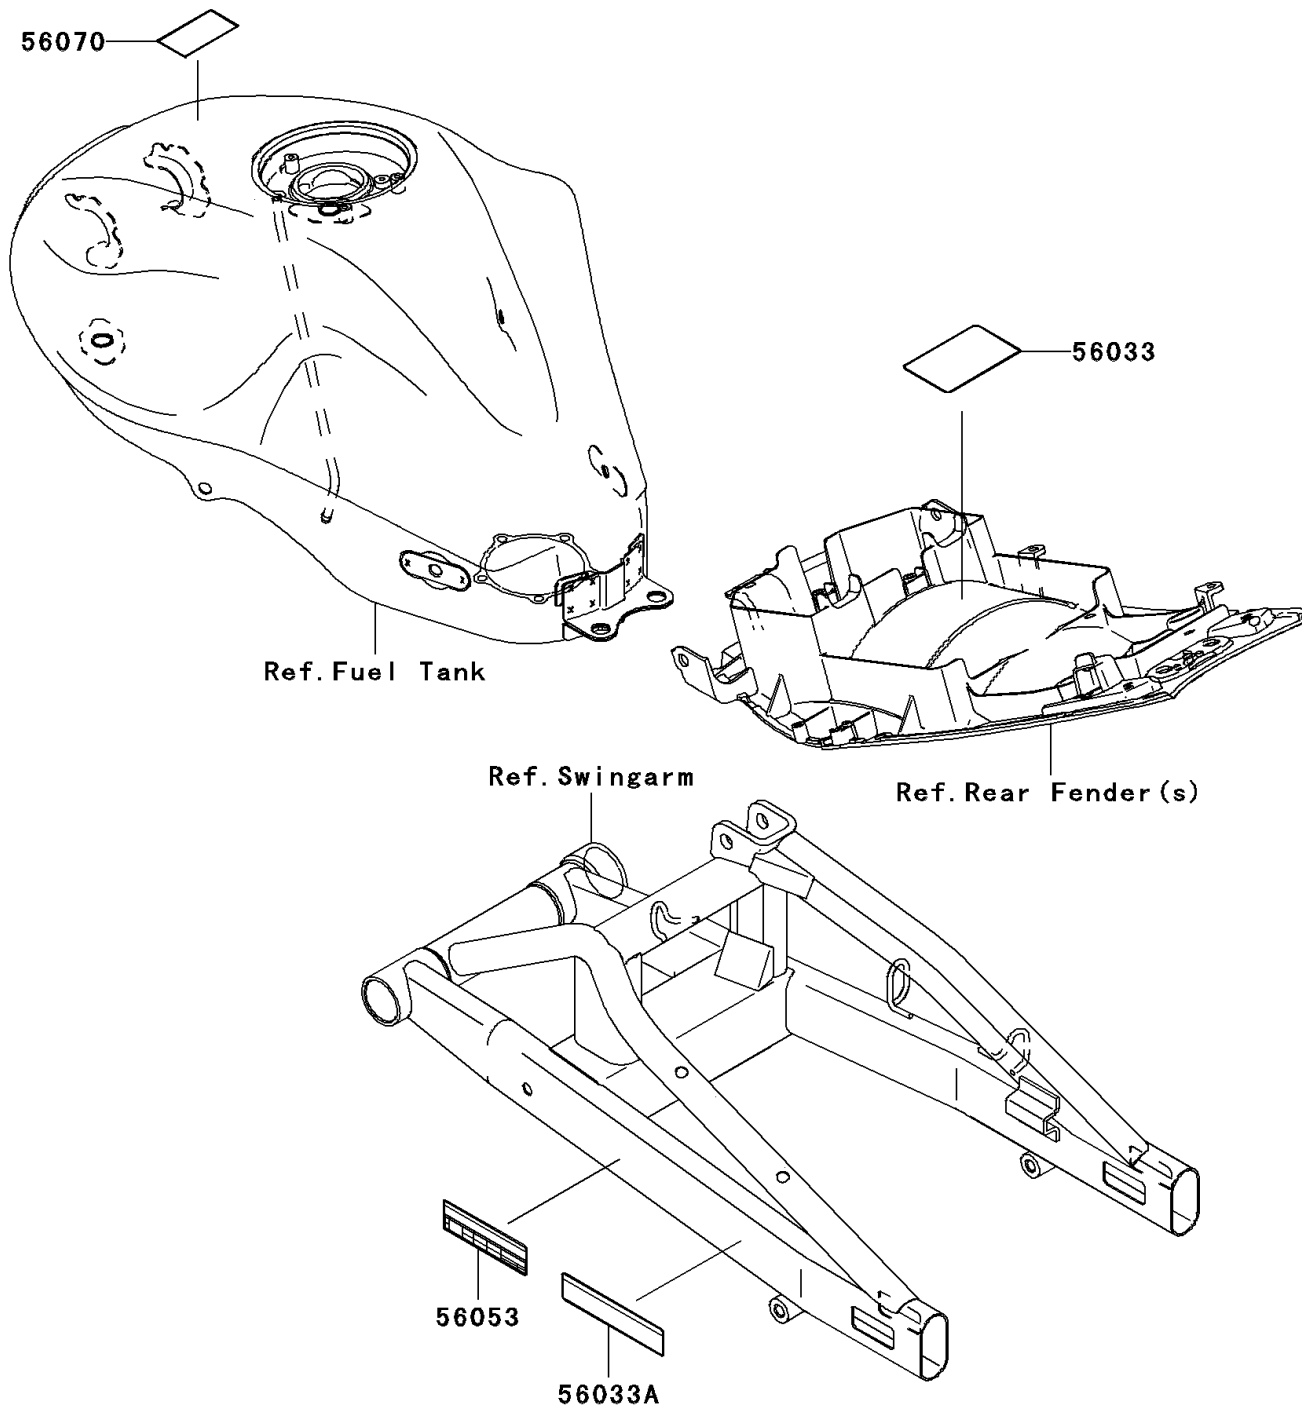

2006 PARTS DIAGRAM

Labels

F2860

2006 PARTS LIST

Labels

ITEM NAME	PART NUMBER	QUANTITY
LABEL-MANUAL,DAILY SAFETY (Ref # 56033)	56033-0117	1
LABEL-MANUAL,CHAIN (Ref # 56033A)	56033-0118	1
LABEL-SPECIFICATION,TIRE&LOAD (Ref # 56053)	56053-0172	1
LABEL,UNLEADED PETROL ONLY (Ref # 56070)	56070-1143	1