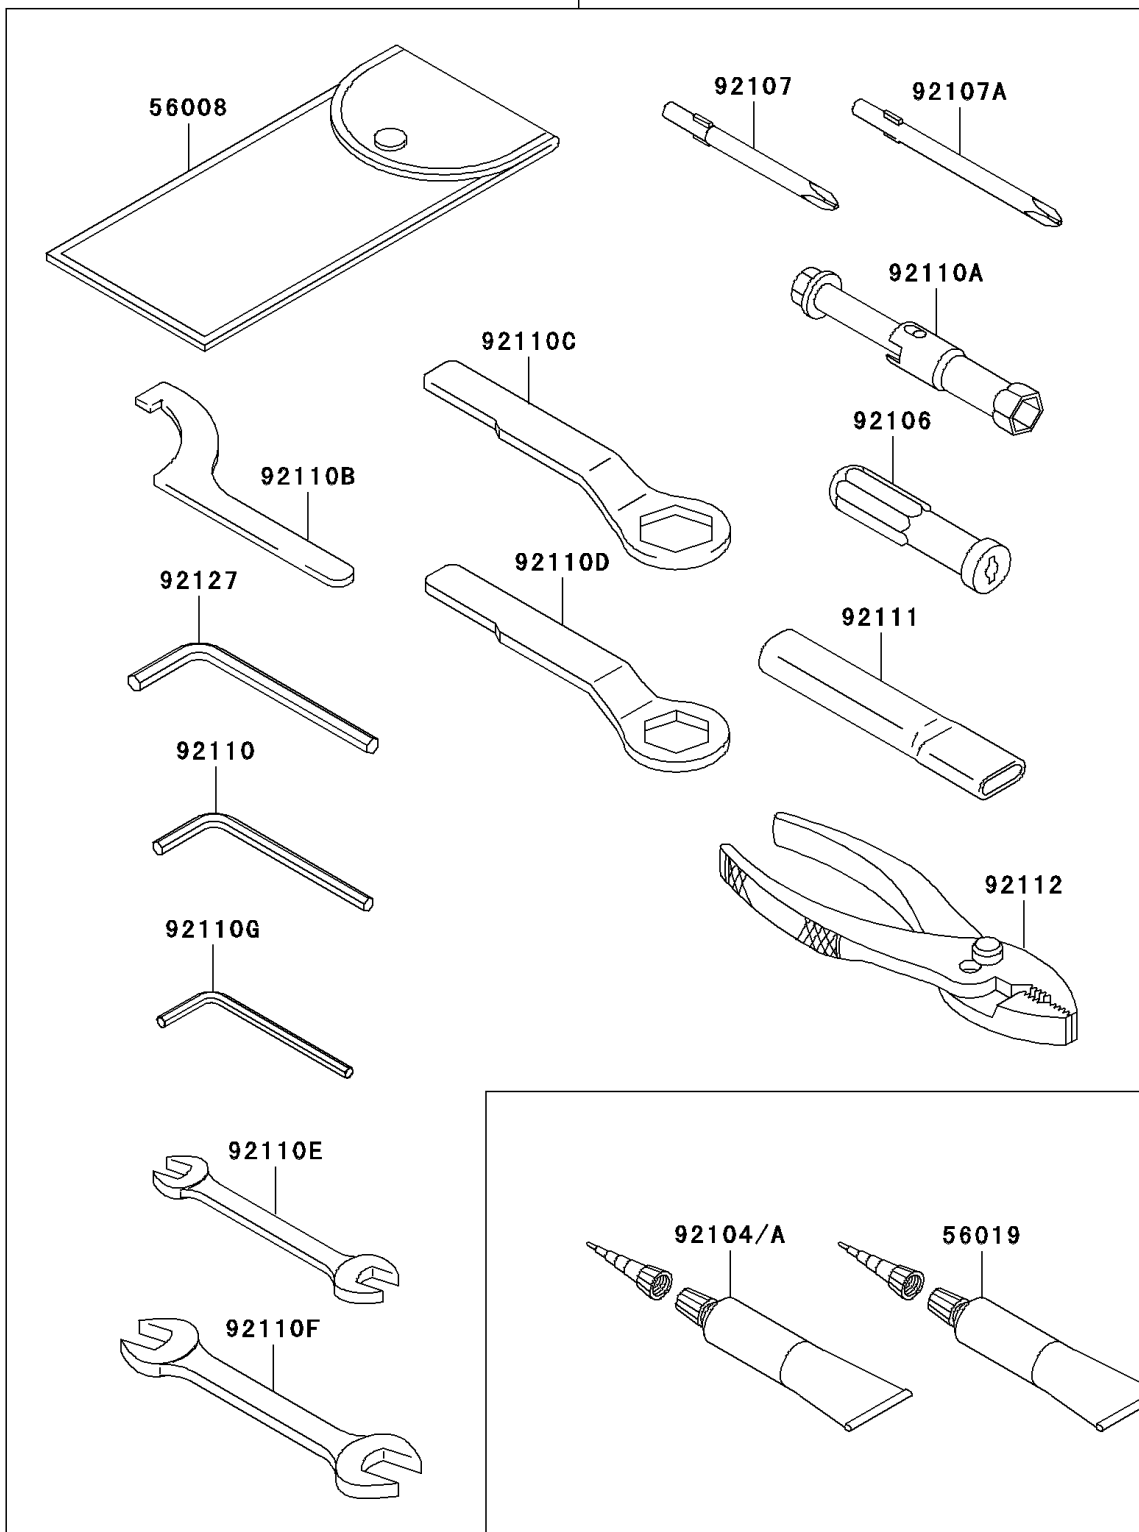

2006 PARTS DIAGRAM

Owner's Tools

56007

F2810

2006 PARTS LIST

Owner's Tools

ITEM NAME	PART NUMBER	QUANTITY
TOOL-KIT (Ref # 56007)	56007-0026	1
BAG,TOOL (Ref # 56008)	56008-1075	1
THREE BOND TB1211,HT/RS,WHITE (Ref # 56019)	56019-120	1
GASKET-LIQUID,TB1211F (Ref # 92104)	92104-0004	1
GASKET-LIQUID,BLACK TB1216B (Ref # 92104A)	92104-1064	1
GRIP-SCREW DRIVER (Ref # 92106)	92106-1001	1
TOOL-DRIVER,#3PHILLIPS (Ref # 92107)	92107-005	1
TOOL-DRIVER,#2PHILLIPS (Ref # 92107A)	92107-1053	1
TOOL-WRENCH,ALLEN,5MM (Ref # 92110)	92110-1015	1
TOOL-WRENCH,BOX,16MM (Ref # 92110A)	92110-1132	1
TOOL-WRENCH,HOOK (Ref # 92110B)	92110-1144	1
TOOL-WRENCH,BOX END,27MM (Ref # 92110C)	92110-1147	1
TOOL-WRENCH,BOX END,22MM (Ref # 92110D)	92110-1148	1
TOOL-WRENCH,OPEN END,10X12 (Ref # 92110E)	92110-1152	1
TOOL-WRENCH,OPEN END,14X17 (Ref # 92110F)	92110-1153	1
TOOL-WRENCH,ALLEN,4MM (Ref # 92110G)	92110-3703	1
TOOL-BAR,BOX END WRENCH (Ref # 92111)	92111-1051	1
TOOL-PLIERS (Ref # 92112)	92112-1001	1
TOOL-WRENCH,ALLEN,6MM (Ref # 92127)	92127-003	1