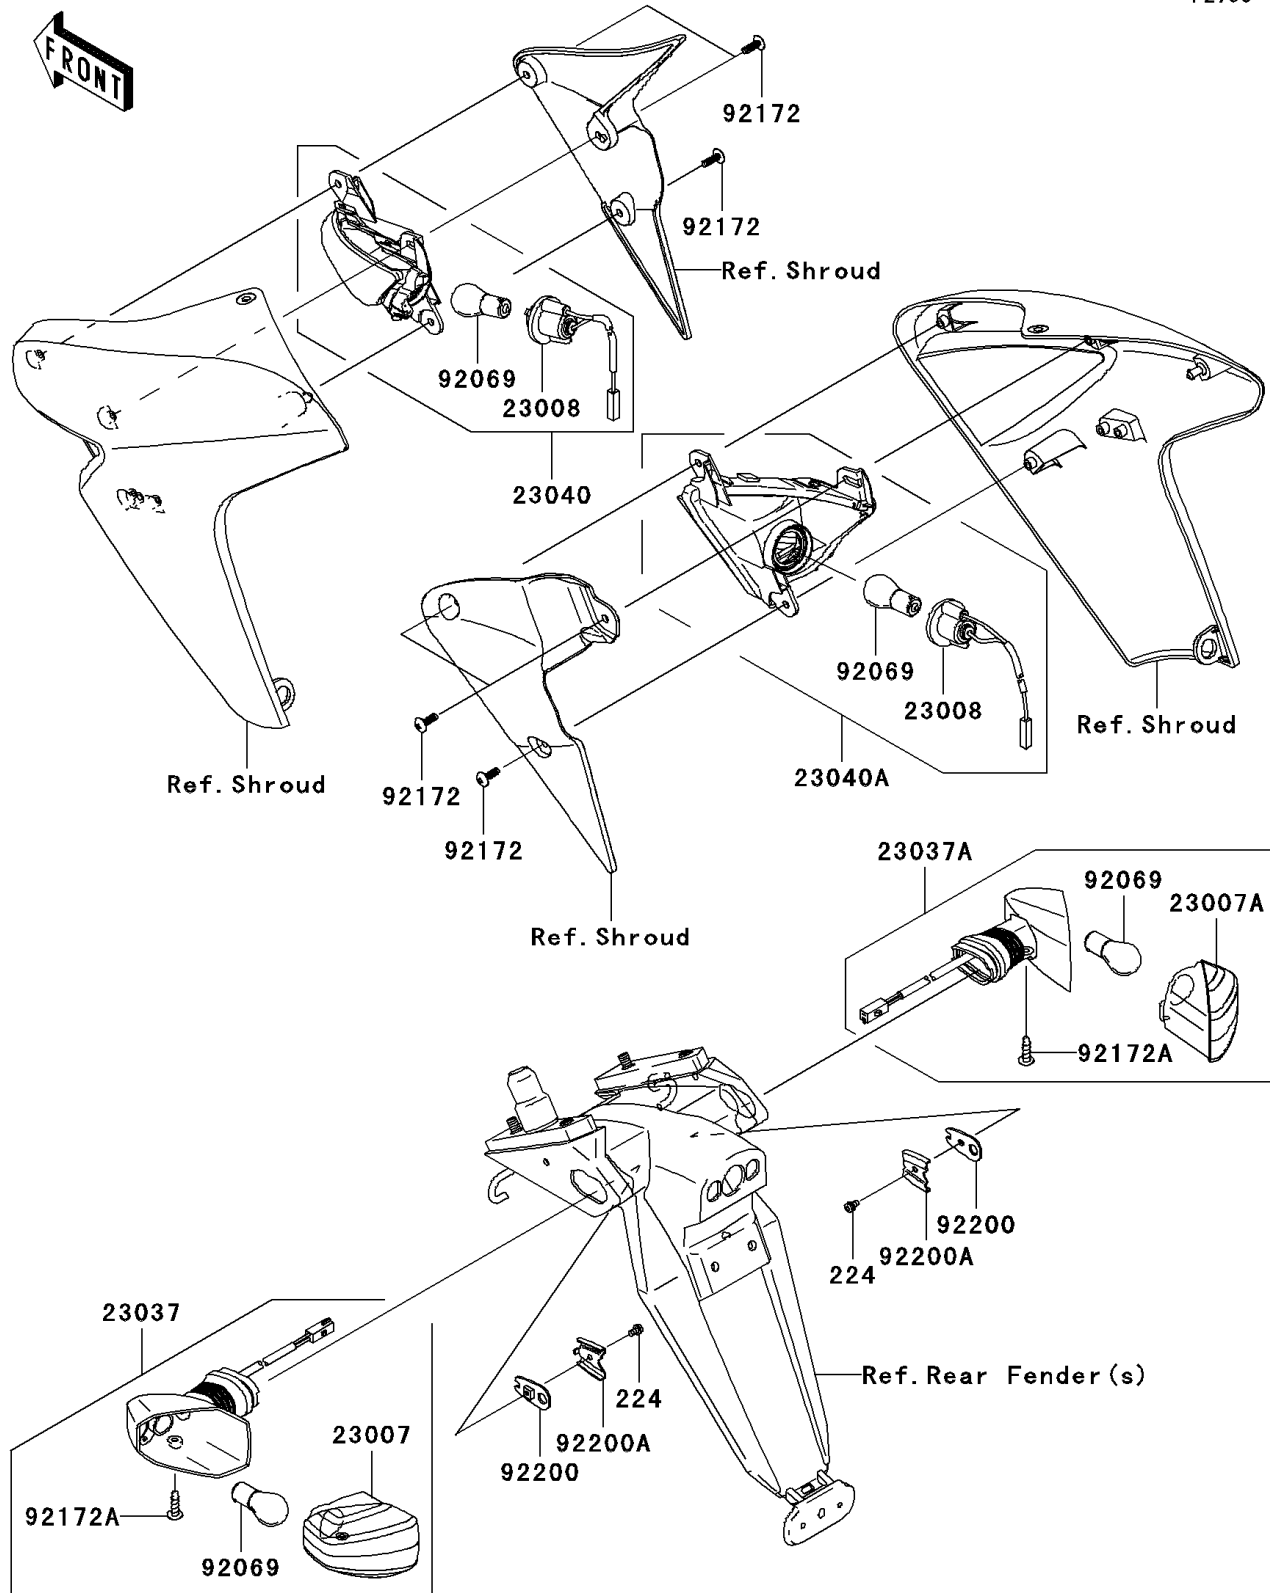

2006 PARTS DIAGRAM

Turn Signals

F2730

2006 PARTS LIST

Turn Signals

ITEM NAME	PART NUMBER	QUANTITY
SCREW-PAN-WP-CROS,4X8 (Ref # 224)	224AB0408	1
LENS-COMP,SIGNAL LAMP,RR,LH (Ref # 23007)	23007-0063	1
LENS-COMP,SIGNAL LAMP,RR,RH (Ref # 23007A)	23007-0064	1
SOCKET-ASSY,SIGNAL LAMP,FR (Ref # 23008)	23008-0044	1
LAMP-ASSY-SIGNAL,RR,LH (Ref # 23037)	23037-0077	1
LAMP-ASSY-SIGNAL,RR,RH (Ref # 23037A)	23037-0078	1
LAMP-SIGNAL,FR,LH (Ref # 23040)	23040-0059	1
LAMP-SIGNAL,FR,RH (Ref # 23040A)	23040-0060	1
BULB,12V 21W (Ref # 92069)	92069-1125	1
SCREW,TAPPING,5X16 (Ref # 92172)	92172-0175	1
SCREW,TAPPING 4X12 (Ref # 92172A)	92172-0242	1
WASHER,SIGNAL LAMP (Ref # 92200)	92200-0164	1
WASHER,SIGNAL LAMP (Ref # 92200A)	92200-0165	1