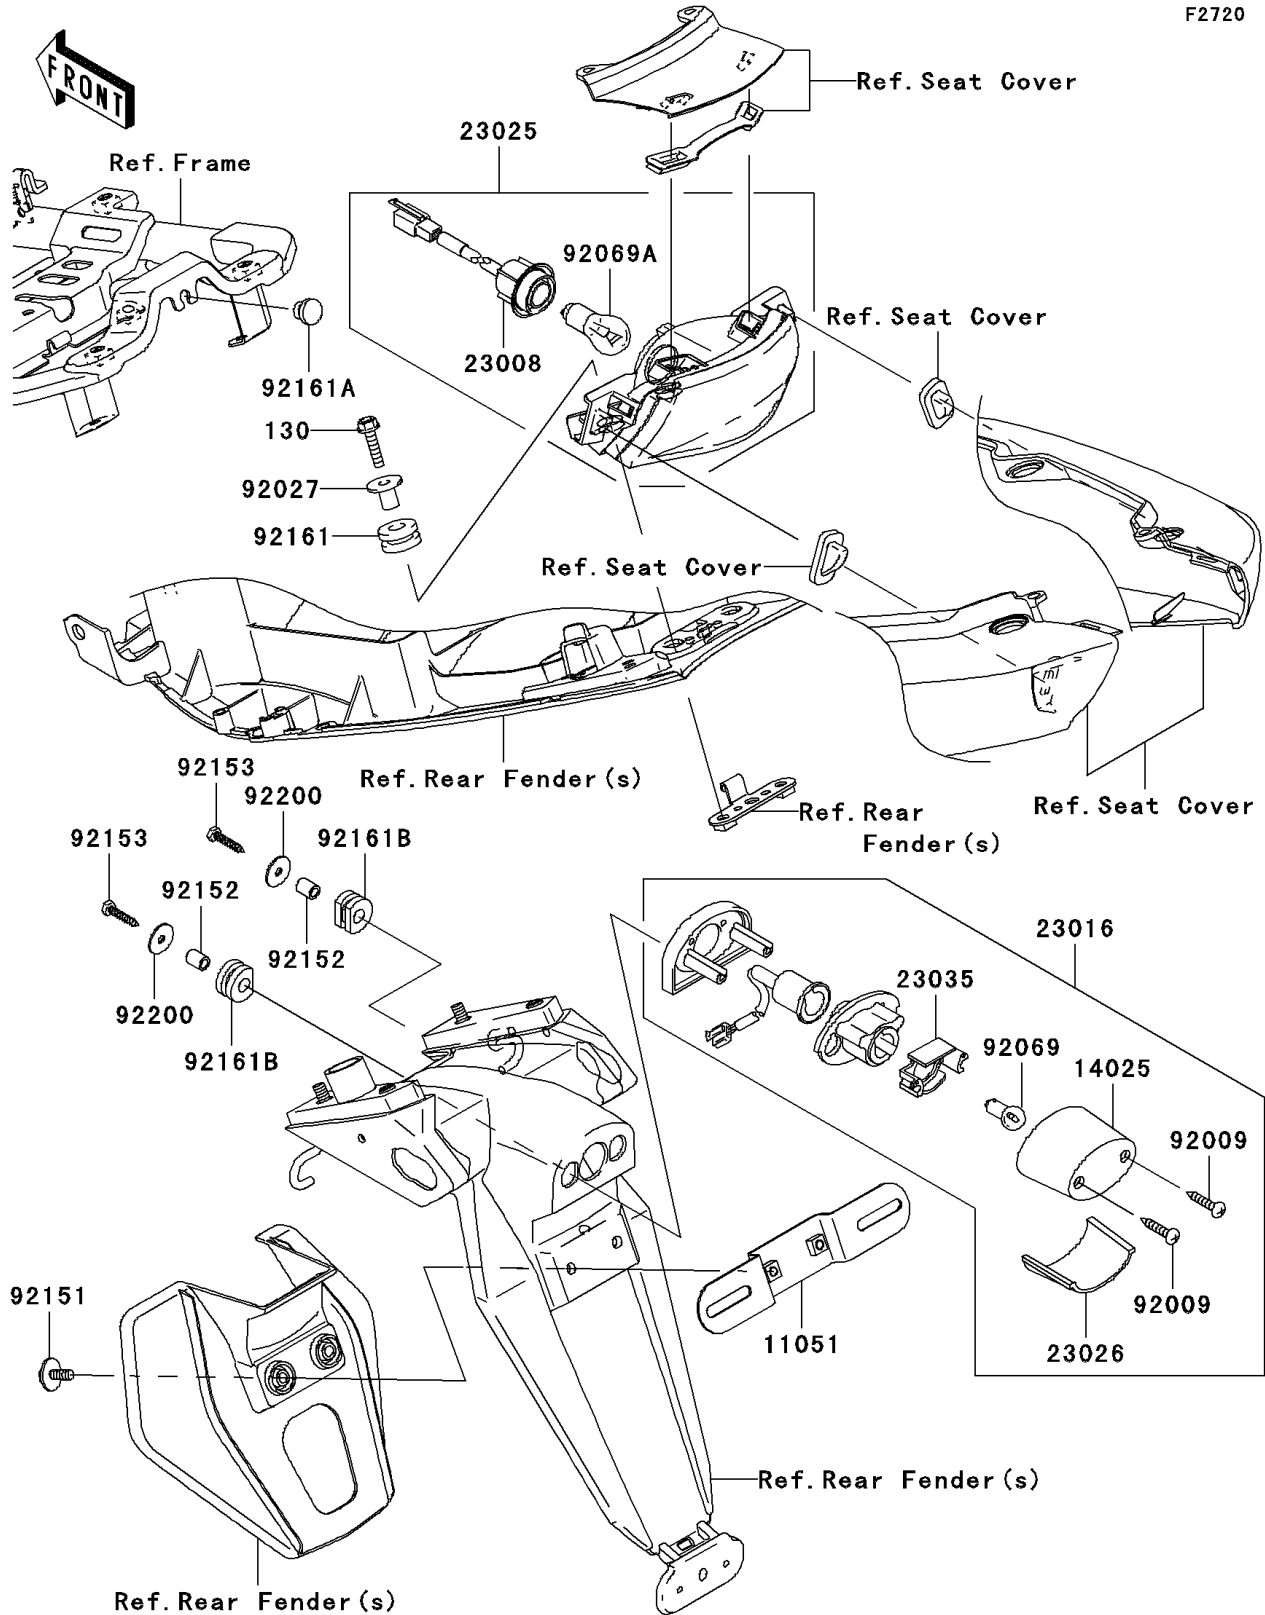

2006 PARTS DIAGRAM

Taillight(s)

F2720

2006 PARTS LIST

Taillight(s)

| ITEM NAME | PART NUMBER | QUANTITY |
|--------------------------------------|-------------|----------|
| BOLT-FLANGED,6X25 (Ref # 130) | 130BB0625 | 1 |
| BRACKET,LICENSE (Ref # 11051) | 11051-1503 | 1 |
| COVER,LICENSE LAMP (Ref # 14025) | 14025-1725 | 1 |
| SOCKET-ASSY,TAIL LAMP (Ref # 23008) | 23008-0042 | 1 |
| LAMP-ASSY,LICENSE (Ref # 23016) | 23016-0003 | 1 |
| LAMP-TAIL (Ref # 23025) | 23025-0018 | 1 |
| LENS,LICENSE LAMP (Ref # 23026) | 23026-1064 | 1 |
| REFLECTOR-LAMP,LICENSE (Ref # 23035) | 23035-1066 | 1 |
| SCREW,TAPPING,4X20 (Ref # 92009) | 92009-1378 | 1 |
| COLLAR,L=16.1 (Ref # 92027) | 92027-1847 | 1 |
| BULB,12V 5W (Ref # 92069) | 92069-1055 | 1 |
| BULB,12V 21/5W (Ref # 92069A) | 92069-1084 | 1 |
| BOLT,6X25 (Ref # 92151) | 92151-1241 | 1 |
| COLLAR,6X9X11.5 (Ref # 92152) | 92152-0372 | 1 |
| BOLT,TAPPING,5X25 (Ref # 92153) | 92153-1424 | 1 |
| DAMPER (Ref # 92161) | 92161-0163 | 1 |
| DAMPER (Ref # 92161A) | 92161-1084 | 1 |
| DAMPER (Ref # 92161B) | 92161-1313 | 1 |
| WASHER,5.5X20X1.2 (Ref # 92200) | 92200-0284 | 1 |