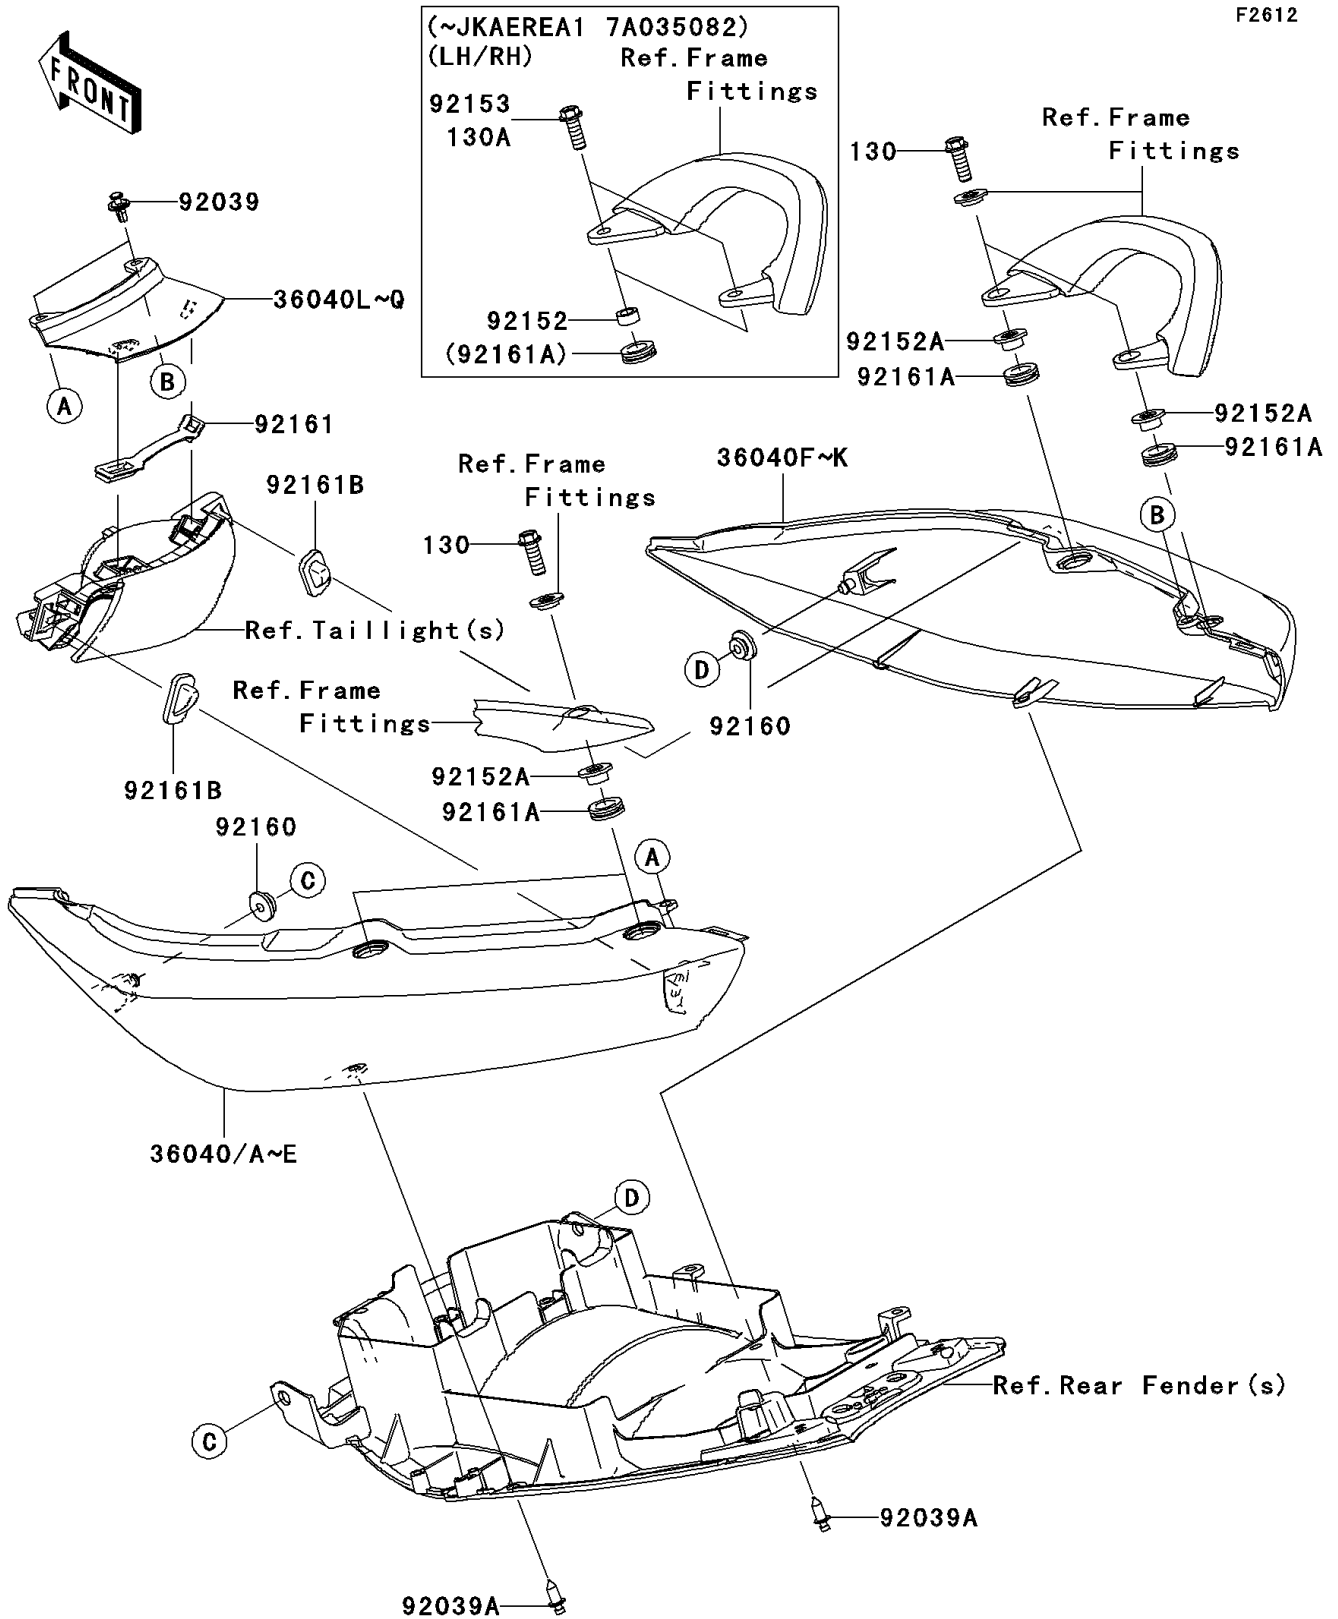

2006 PARTS DIAGRAM

Seat Cover

F2612

2006 PARTS LIST

Seat Cover

ITEM NAME	PART NUMBER	QUANTITY
COVER-TAIL,LH,EBONY (Ref # 36040)	36040-0037-H8	1
COVER-TAIL,LH,G.SILVER (Ref # 36040E)	36040-0037-474	1
COVER-TAIL,RH,EBONY (Ref # 36040F)	36040-0038-H8	1
COVER-TAIL,RH,G.SILVER (Ref # 36040K)	36040-0038-474	1
COVER-TAIL,CNT,EBONY (Ref # 36040L)	36040-0039-H8	1
COVER-TAIL,CNT,G.SILVER (Ref # 36040Q)	36040-0039-474	1
RIVET (Ref # 92039)	92039-1227	1
RIVET (Ref # 92039A)	92039-1283	1
COLLAR,9.2X13.8X6.5 (Ref # 92152)	92152-0312	1
BOLT,FLANGED,8X20 (Ref # 92153)	92153-1503	1
DAMPER (Ref # 92160)	92160-1613	1
DAMPER,TAIL LAMP (Ref # 92161)	92161-0191	1
DAMPER (Ref # 92161A)	92161-0279	1
DAMPER (Ref # 92161B)	92161-0280	1