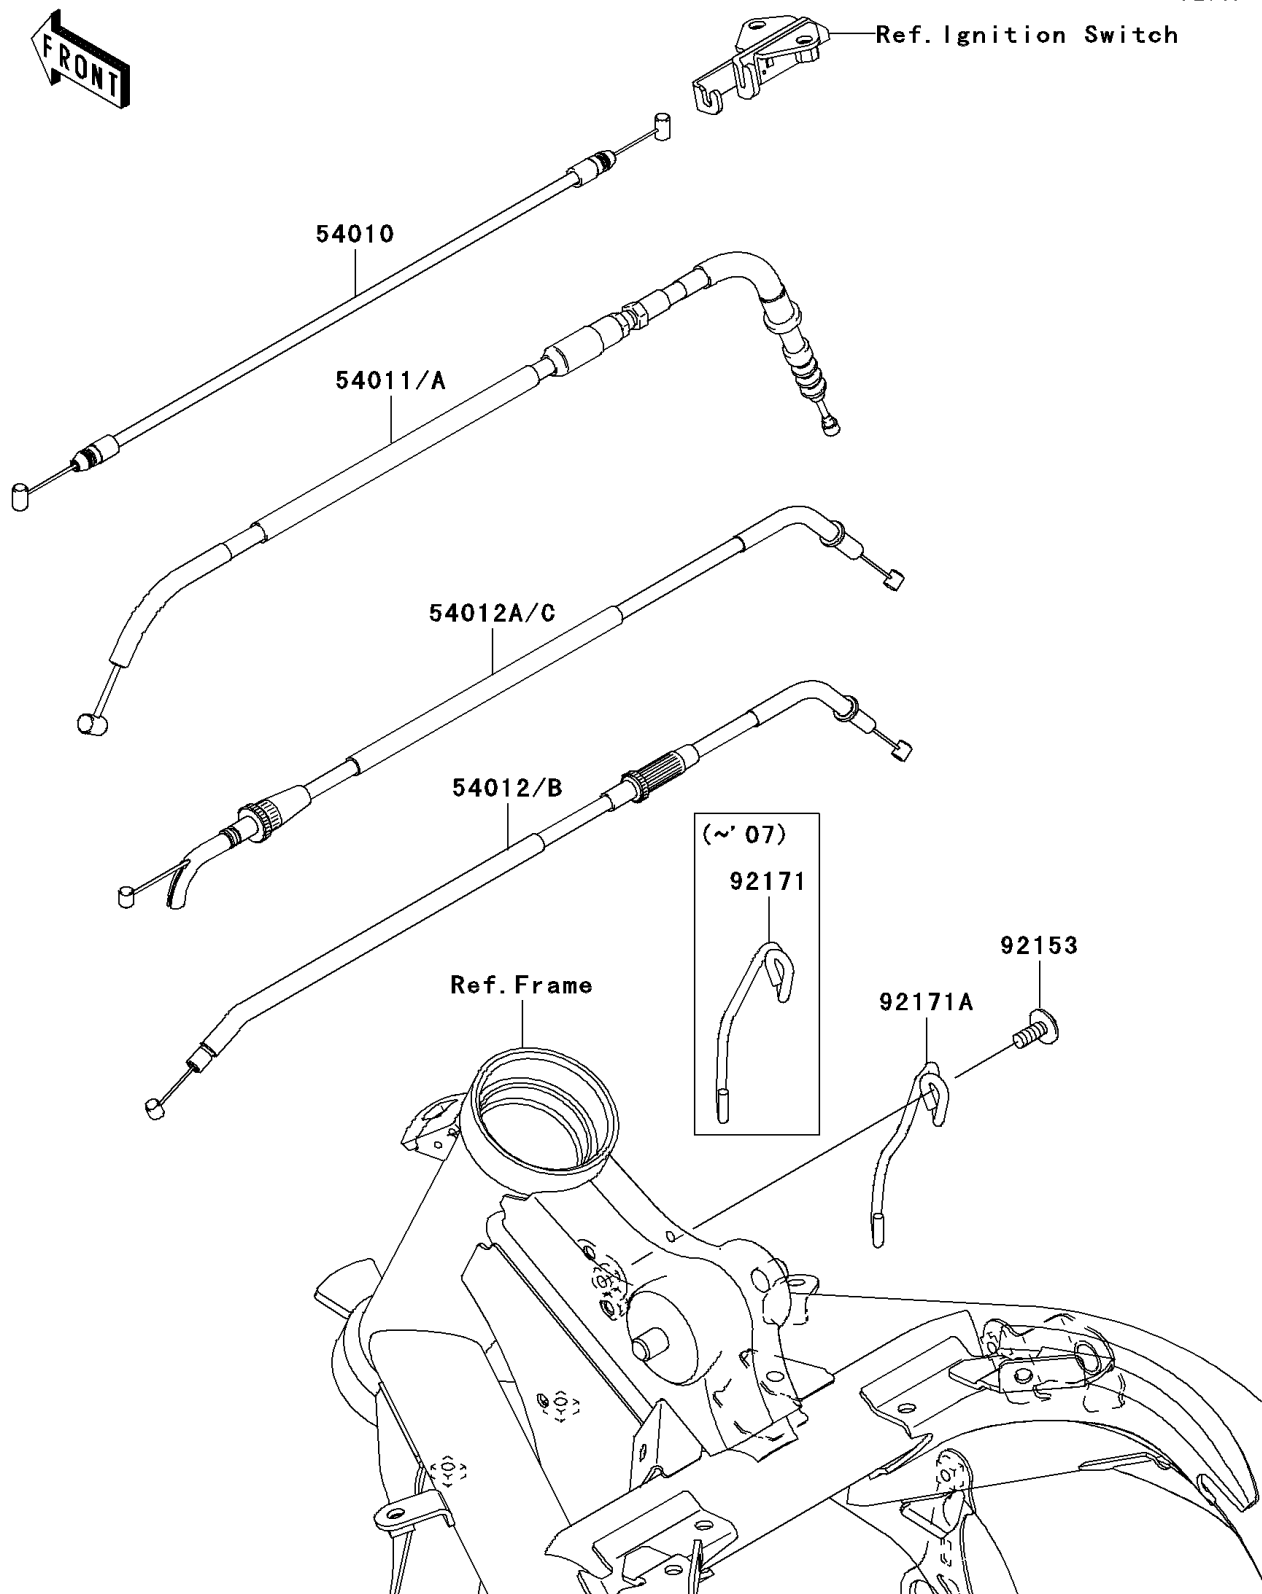

2006 PARTS DIAGRAM

Cables

F2540

2006 PARTS LIST

Cables

ITEM NAME	PART NUMBER	QUANTITY
CABLE,SEAT LOCK (Ref # 54010)	54010-0029	1
CABLE-CLUTCH (Ref # 54011)	54011-0046	1
CABLE-THROTTLE,CLOSING (Ref # 54012)	54012-0164	1
CABLE-THROTTLE,OPENING (Ref # 54012A)	54012-0177	1
BOLT,SOCKET,6X14 (Ref # 92153)	92153-1446	1
CLAMP,CABLE (Ref # 92171)	92171-0658	1