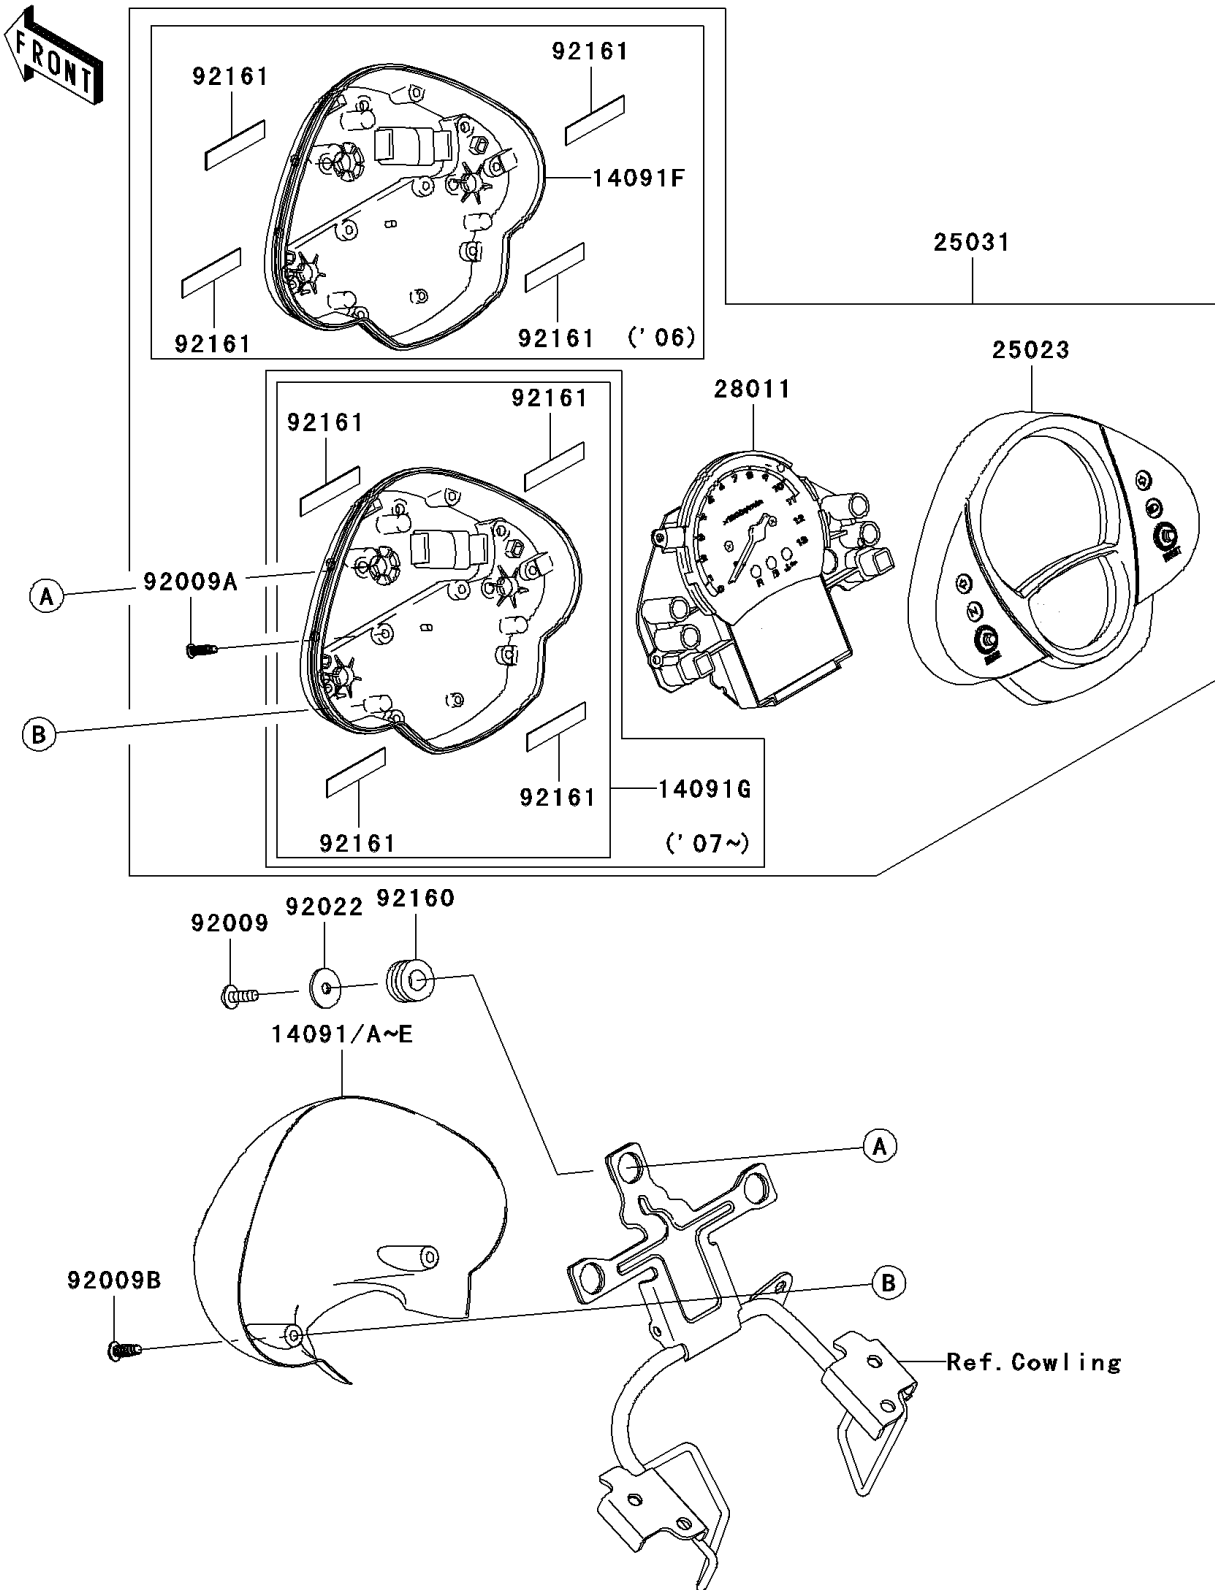

## 2006 PARTS DIAGRAM

Meter(s)

F2530

## 2006 PARTS LIST

Meter(s)

ITEM NAME	PART NUMBER	QUANTITY
COVER,METER,EBONY (Ref # 14091)	14091-0465-H8	1
COVER,METER,G.SILVER (Ref # 14091E)	14091-0465-474	1
COVER,METER,LWR (Ref # 14091F)	14091-0466	1
COVER-METER CASE,UPP (Ref # 25023)	25023-0014	1
METER-ASSY (Ref # 25031)	25031-0111	1
METER,TACHO&LCD (Ref # 28011)	28011-0033	1
SCREW,TAPPING,5X14 (Ref # 92009)	92009-1197	1
SCREW,TAPPING,3X14 (Ref # 92009A)	92009-1592	1
SCREW,TAPPING,4X14 (Ref # 92009B)	92009-1593	1
WASHER,5.5X20X1.2 (Ref # 92022)	92022-1405	1
DAMPER (Ref # 92160)	92160-1167	1
DAMPER (Ref # 92161)	92161-0354	1