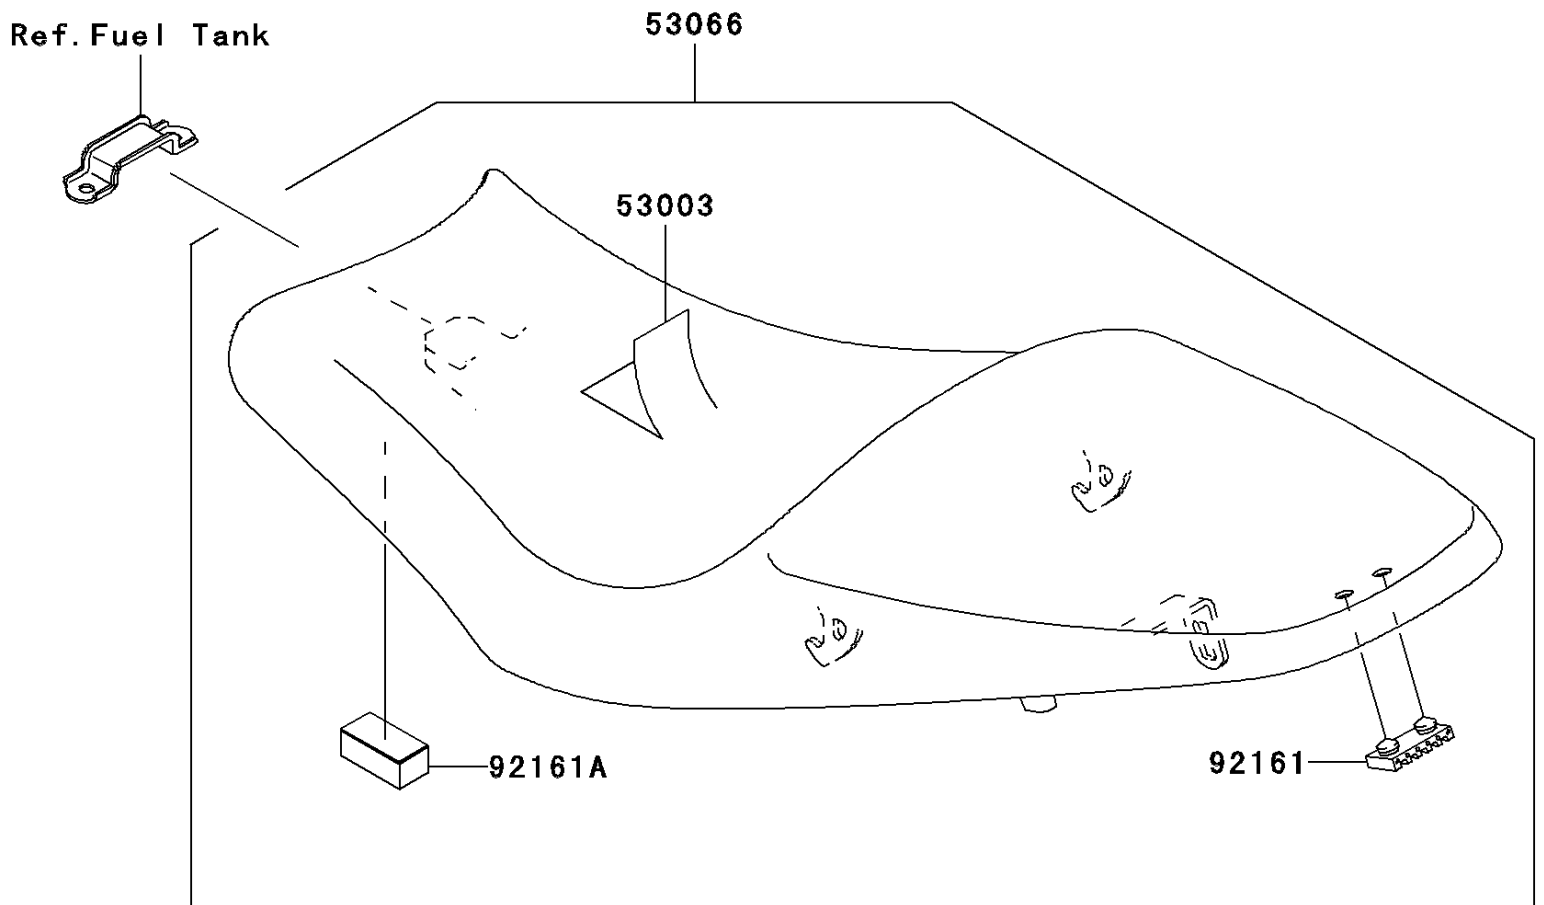

2006 PARTS DIAGRAM

Seat

F2510

Ref. Fuel Tank

2006 PARTS LIST

Seat

ITEM NAME	PART NUMBER	QUANTITY
LEATHER,SEAT,BLACK (Ref # 53003)	53003-0058-MA	1
SEAT-ASSY,DUAL,BLACK (Ref # 53066)	53066-0136-MA	1
DAMPER,SEAT (Ref # 92161)	92161-0149	1
DAMPER,SEAT (Ref # 92161A)	92161-1321	1