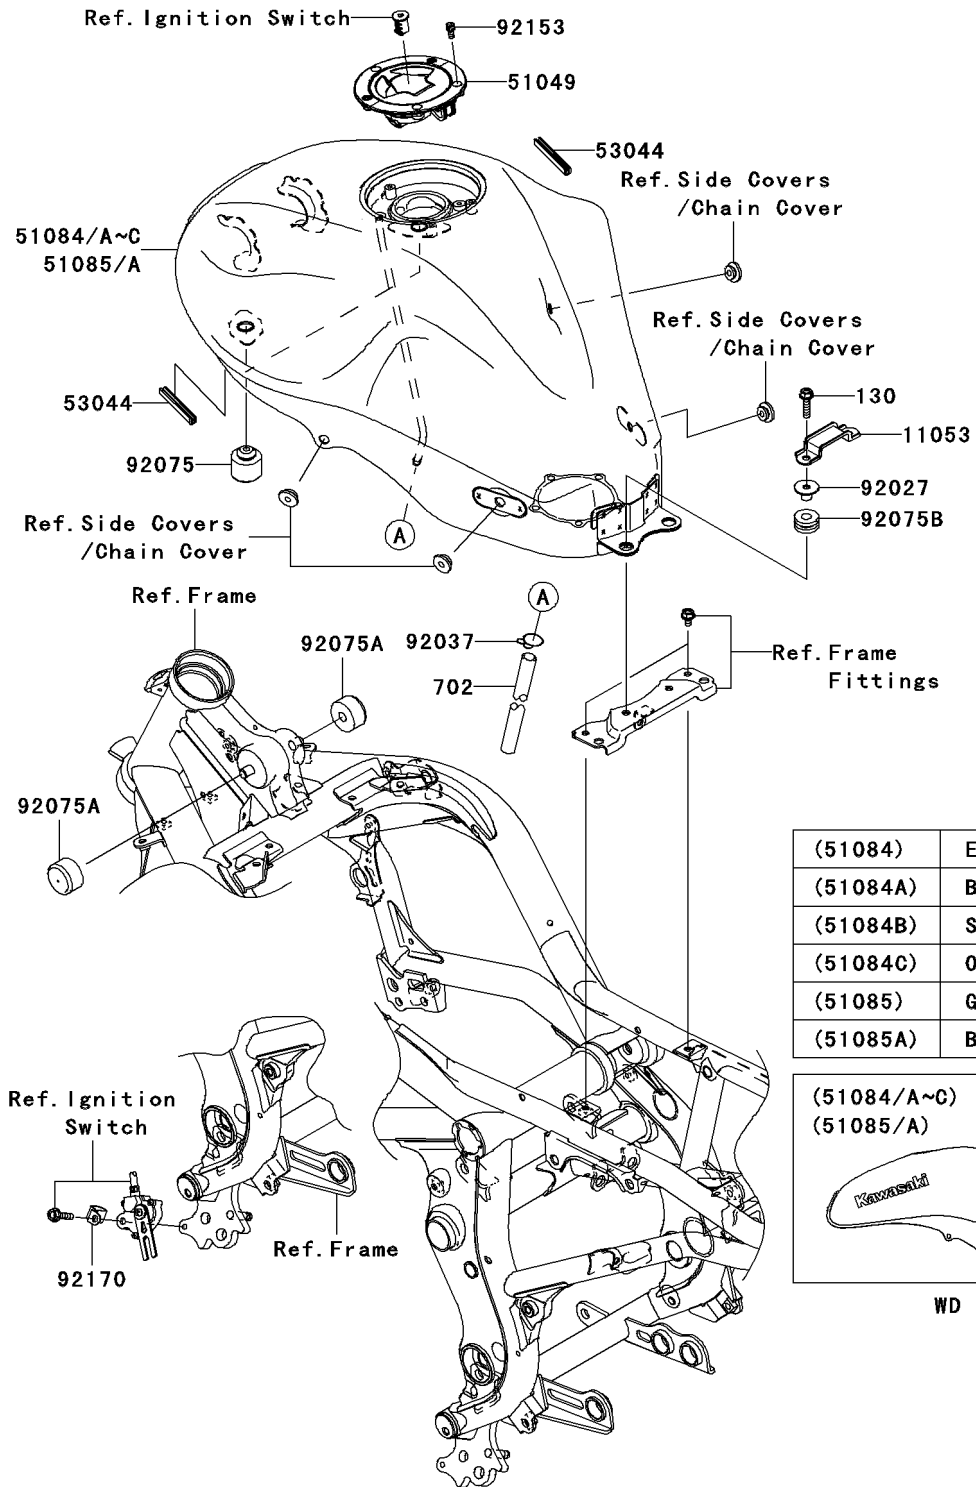

2006 PARTS DIAGRAM

Fuel Tank

F2410

(51084)	Ebony
(51084A)	Black
(51084B)	Silver
(51084C)	Orange
(51085)	Green
(51085A)	Blue

WD

2006 PARTS LIST

Fuel Tank

ITEM NAME	PART NUMBER	QUANTITY
BOLT-FLANGED,6X25 (Ref # 130)	130BB0625	1
TUBE-RUBBER,6X9X750 (Ref # 702)	702A06750	1
BRACKET,SEAT (Ref # 11053)	11053-1812	1
CAP-TANK,FUEL (Ref # 51049)	51049-0012	1
TANK-COMP-FUEL,EBONY (Ref # 51084)	51084-5157-H8	1
TANK-COMP-FUEL,G.SILVER (Ref # 51084B)	51084-5158-474	1
TRIM,L=60 (Ref # 53044)	53044-1249	1
COLLAR,L=13.1 (Ref # 92027)	92027-251	1
CLAMP,TUBE (Ref # 92037)	92037-010	1
DAMPER (Ref # 92075)	92075-1002	1
DAMPER,FUEL TANK (Ref # 92075A)	92075-125	1
DAMPER (Ref # 92075B)	92075-1690	1
BOLT,SOCKET,5X16 (Ref # 92153)	92153-1616	1
CLAMP (Ref # 92170)	92170-1833	1