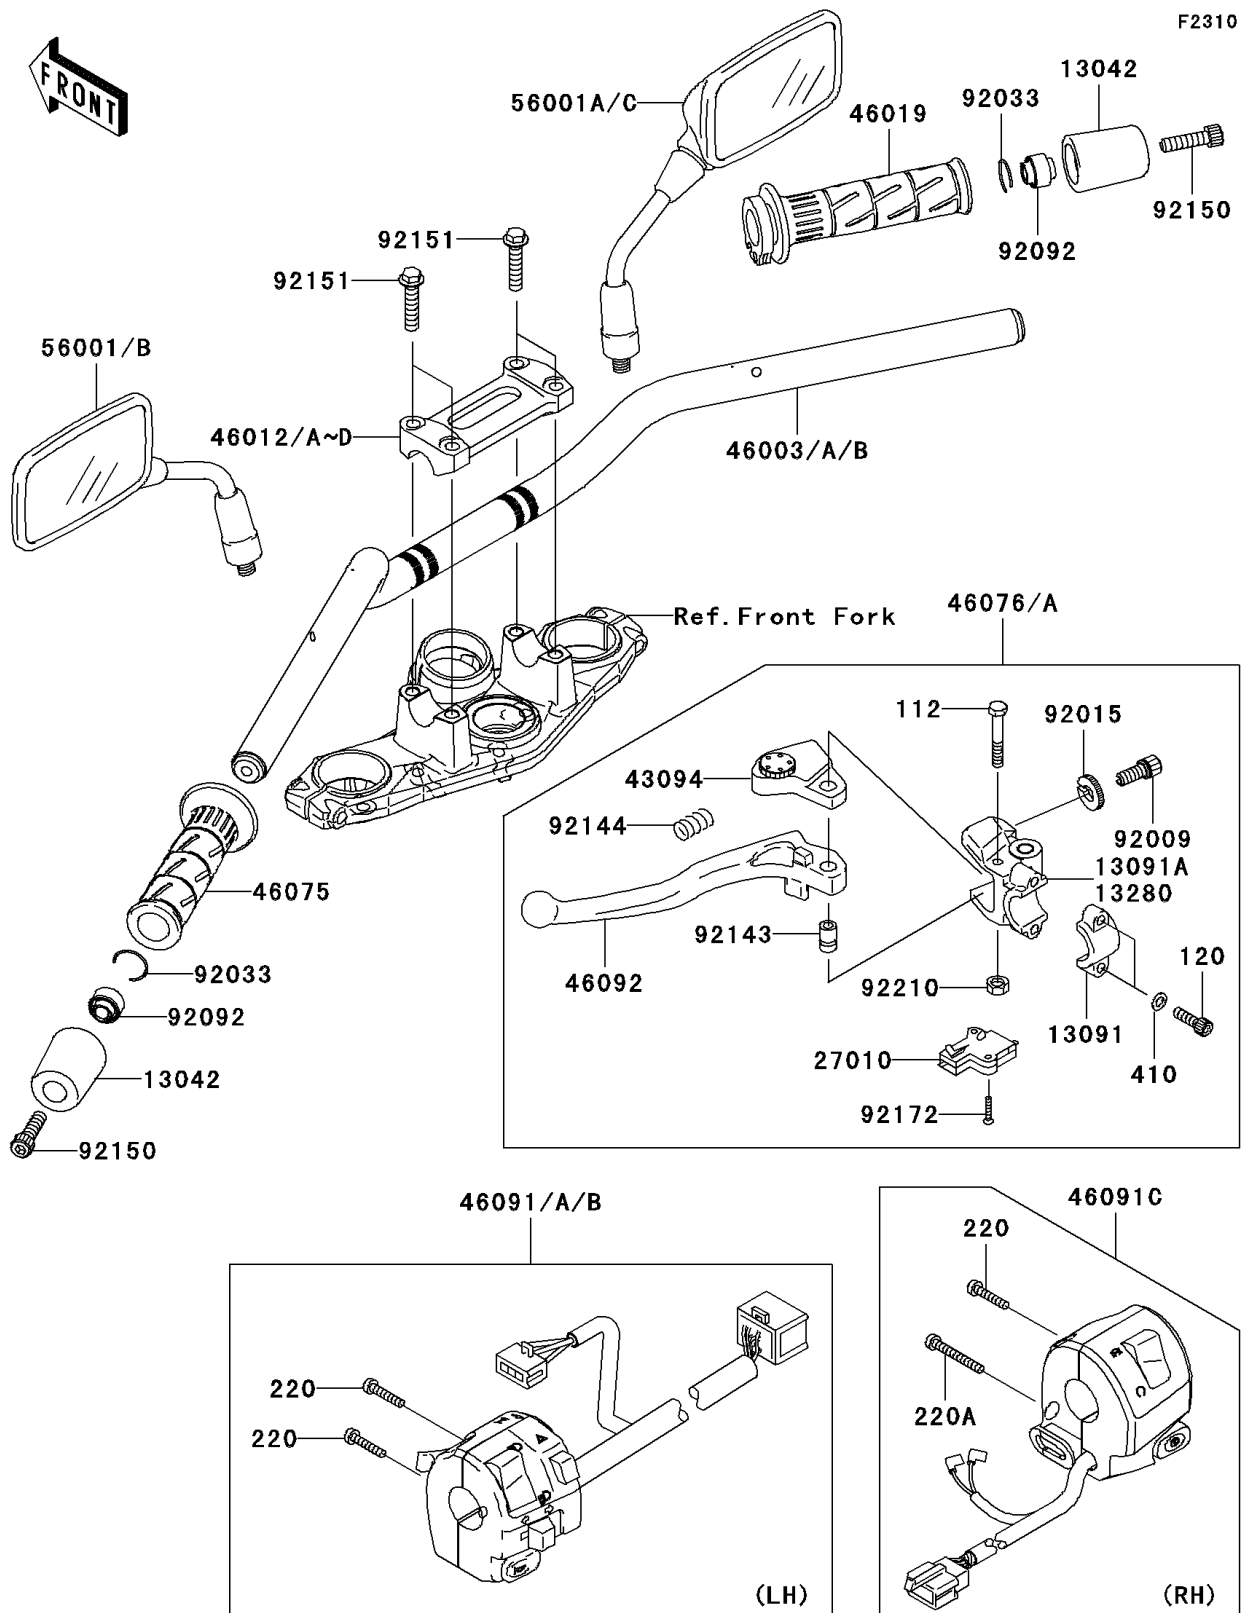

2006 PARTS DIAGRAM

Handlebar

2006 PARTS LIST

Handlebar

ITEM NAME	PART NUMBER	QUANTITY
BOLT-UPSET,6X40 (Ref # 112)	112C0640	1
BOLT-SOCKET,6X20 (Ref # 120)	120CB0620	1
SCREW-PAN-CROS,5X25 (Ref # 220)	220AB0525	1
SCREW-PAN-CROSS,5X40 (Ref # 220A)	220AB0540	1
WASHER-PLAIN-SMALL,6MM,BLACK (Ref # 410)	410F0600	1
WEIGHT,HANDLE (Ref # 13042)	13042-1006	1
HOLDER,CLUTCH LEVER (Ref # 13091)	13091-1624	1
HOLDER,CLUTCH LEVER (Ref # 13091A)	13091-1652	1
SWITCH,CLUTCH,BLACK (Ref # 27010)	27010-1094	1
ADJUSTER,CLUTCH LEVER (Ref # 43094)	43094-1053	1
HANDLE,P.SILVER (Ref # 46003A)	46003-0093-458	1
HOLDER-HANDLE,UPP,M.BRONZE (Ref # 46012A)	46012-0010-793	1
HOLDER-HANDLE,UPP,P.RED (Ref # 46012B)	46012-0010-796	1
GRIP-ASSY,THROTTLE (Ref # 46019)	46019-0001	1
GRIP,LH (Ref # 46075)	46075-1144	1
LEVER-ASSY-GRIP,CLUTCH (Ref # 46076A)	46076-1180	1
HOUSING-ASSY-CONTROL,LH (Ref # 46091)	46091-0082	1
HOUSING-ASSY-CONTROL,RH (Ref # 46091C)	46091-1891	1
LEVER-GRIP,CLUTCH (Ref # 46092)	46092-1162	1
MIRROR-ASSY,LH (Ref # 56001)	56001-0051	1
MIRROR-ASSY,RH (Ref # 56001A)	56001-0052	1
SCREW,CABLE ADJUST,8MM,BLACK (Ref # 92009)	92009-1134	1
NUT,CABLE ADJUST LOCK,8MM,BLK (Ref # 92015)	92015-1197	1
RING-SNAP,OD=22.2 (Ref # 92033)	92033-1102	1
BUSHING-RUBBER,HANDLE (Ref # 92092)	92092-1018	1
COLLAR (Ref # 92143)	92143-1379	1
SPRING (Ref # 92144)	92144-1467	1
BOLT,SOCKET,8X30 (Ref # 92150)	92150-1604	1
BOLT,FLANGED,8X35 (Ref # 92151)	92151-1537	1

2006 PARTS LIST

Handlebar

ITEM NAME	PART NUMBER	QUANTITY
SCREW,3X16 (Ref # 92172)	92172-0183	1
NUT,LOCK,6MM (Ref # 92210)	92210-0006	1