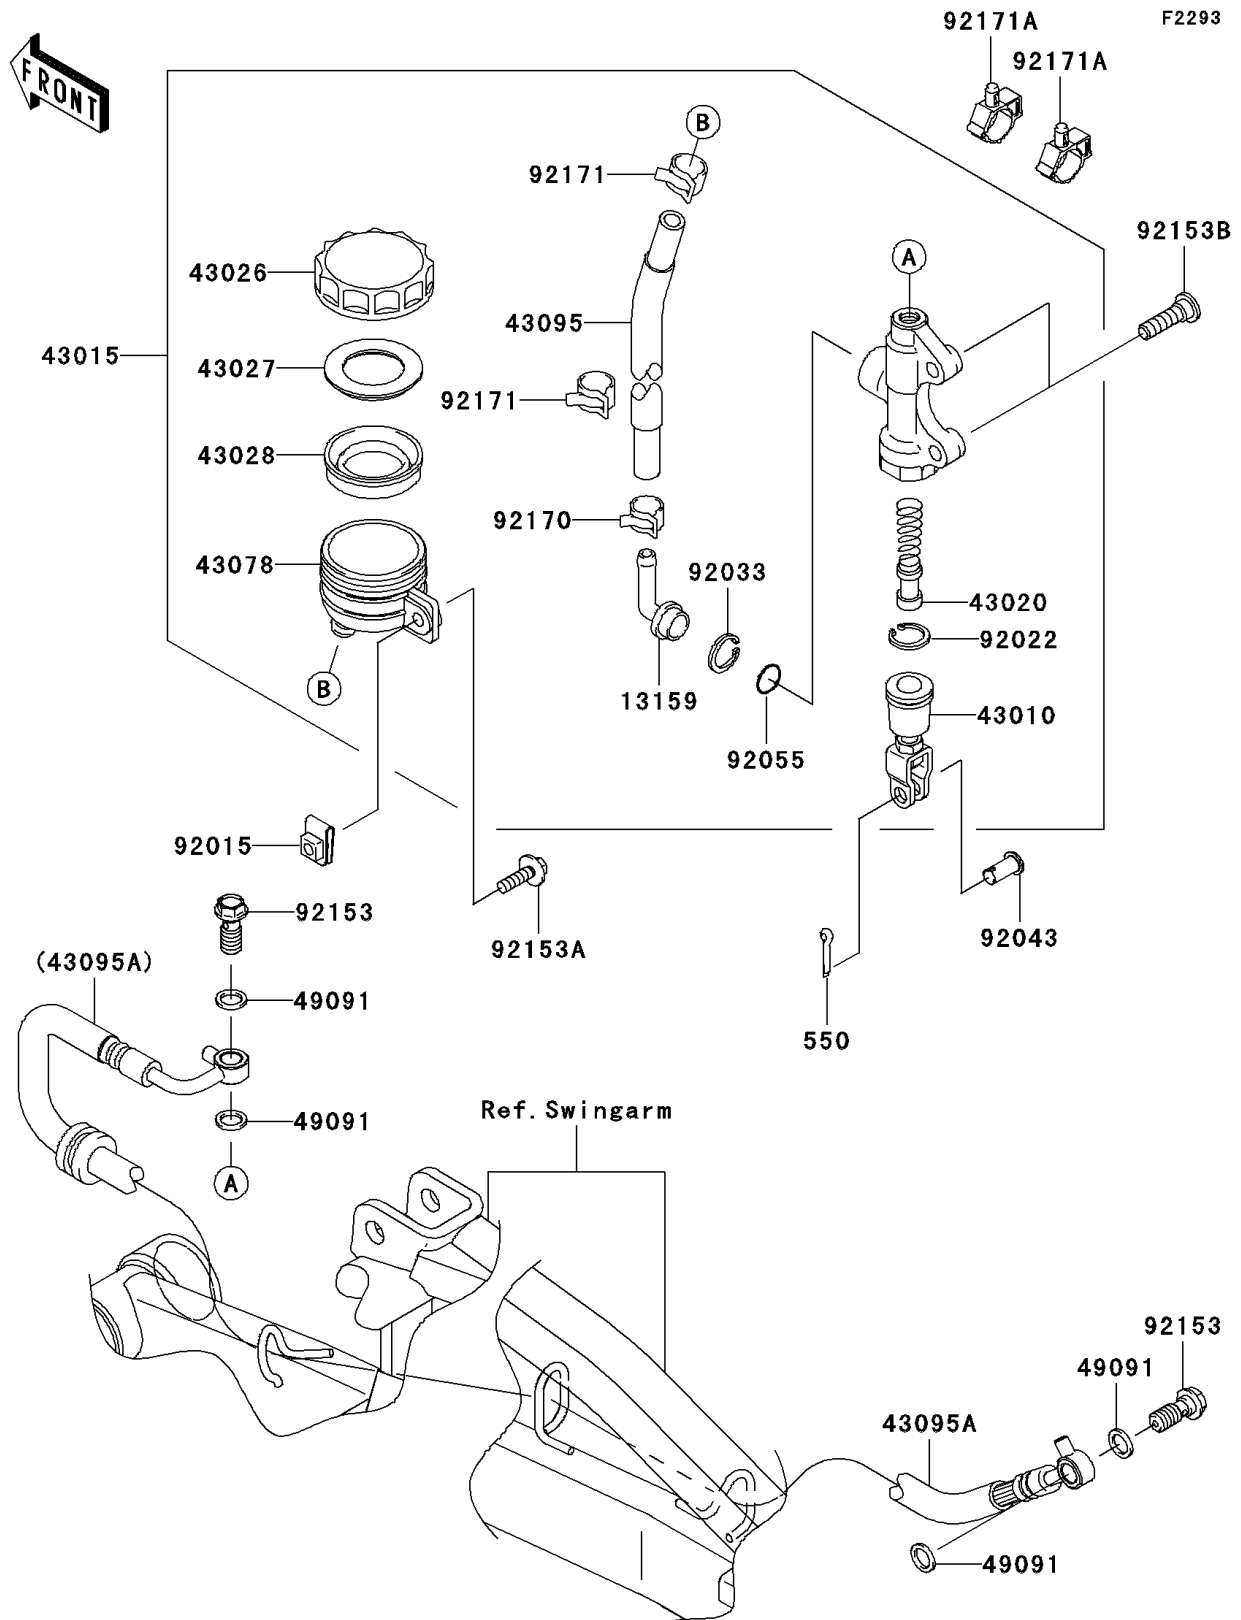

## 2006 PARTS DIAGRAM

Rear Master Cylinder

## 2006 PARTS LIST

Rear Master Cylinder

ITEM NAME	PART NUMBER	QUANTITY
PIN-COTTER,2.0X15 (Ref # 550)	550D2015	1
CONNECTOR (Ref # 13159)	13159-1056	1
ROD-ASSY-BRAKE (Ref # 43010)	43010-1074	1
CYLINDER-ASSY-MASTER,RR (Ref # 43015)	43015-0068	1
PISTON-COMP-BRAKE (Ref # 43020)	43020-1094	1
CAP-BRAKE (Ref # 43026)	43026-1051	1
PLATE-DIAPHRAGM (Ref # 43027)	43027-1051	1
DIAPHRAGM,MASTER CYLINDER (Ref # 43028)	43028-1057	1
RESERVOIR,RR MASTER CYLINDER (Ref # 43078)	43078-1082	1
HOSE-BRAKE,RR MASTER CYLINDER (Ref # 43095)	43095-0193	1
HOSE-BRAKE,RR (Ref # 43095A)	43095-0238	1
WASHER-SEAL,10.1X14.5X1.5 (Ref # 49091)	49091-0001	1
NUT,6MM (Ref # 92015)	92015-1602	1
WASHER,CIRCRIP (Ref # 92022)	92022-1601	1
RING-SNAP,20.5MM (Ref # 92033)	92033-1186	1
PIN,8X17 (Ref # 92043)	92043-0104	1
RING-O,MASTER CYLINDER (Ref # 92055)	92055-1251	1
BOLT,OIL,L=23 (Ref # 92153)	92153-0627	1
BOLT,6X22 (Ref # 92153A)	92153-0725	1
BOLT,SOCKET,8X30 (Ref # 92153B)	92153-1624	1
CLAMP,HOSE (Ref # 92170)	92170-1091	1
CLAMP,HOSE (Ref # 92171)	92171-0463	1
CLAMP (Ref # 92171A)	92171-0955	1