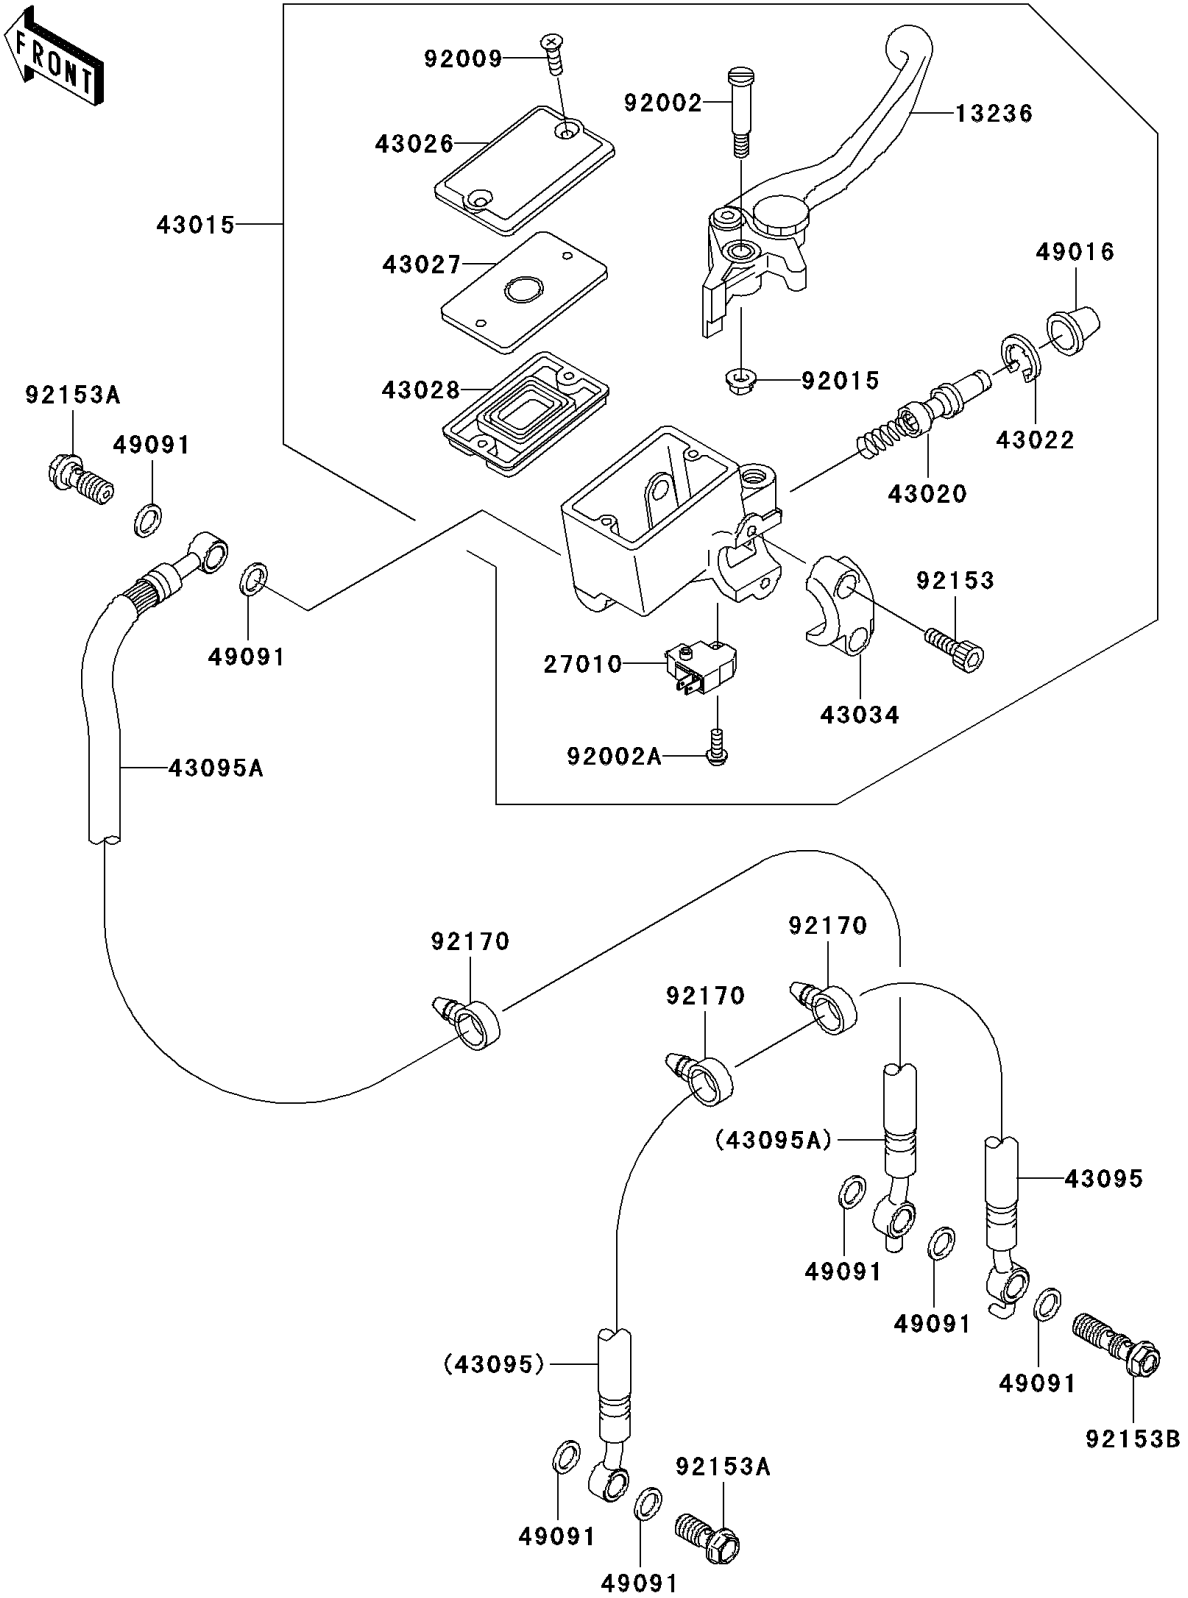

## 2006 PARTS DIAGRAM

Front Master Cylinder

F2291

## 2006 PARTS LIST

Front Master Cylinder

ITEM NAME	PART NUMBER	QUANTITY
LEVER-COMP,FRONT BRAKE (Ref # 13236)	13236-1337	1
SWITCH,BRAKE (Ref # 27010)	27010-0025	1
CYLINDER-ASSY-MASTER,FR (Ref # 43015)	43015-0011	1
PISTON-COMP-BRAKE,FR (Ref # 43020)	43020-1054	1
STOPPER-BRAKE,PISTON (Ref # 43022)	43022-1010	1
CAP-BRAKE (Ref # 43026)	43026-1076	1
PLATE-DIAPHRAGM (Ref # 43027)	43027-1055	1
DIAPHRAGM,MASTER CYLINDER (Ref # 43028)	43028-1058	1
HOLDER-BRAKE,MASTER CYLINDER (Ref # 43034)	43034-1053	1
HOSE-BRAKE,FR (Ref # 43095)	43095-0211	1
HOSE-BRAKE,FR (Ref # 43095A)	43095-0236	1
COVER-SEAL,MASTER CYLINDER (Ref # 49016)	49016-1044	1
WASHER-SEAL,10.1X14.5X1.5 (Ref # 49091)	49091-0001	1
BOLT,LEVER SET,BLACK (Ref # 92002)	92002-1322	1
BOLT,SCREW,4X12 (Ref # 92002A)	92002-1323	1
SCREW,4MM (Ref # 92009)	92009-1458	1
NUT,FLANGED,6MM,BLACK (Ref # 92015)	92015-1233	1
BOLT,SOCKET,6X20 (Ref # 92153)	92153-0417	1
BOLT,OIL,L=23 (Ref # 92153A)	92153-0627	1
BOLT,OIL,L=37 (Ref # 92153B)	92153-0628	1
CLAMP (Ref # 92170)	92170-1067	1