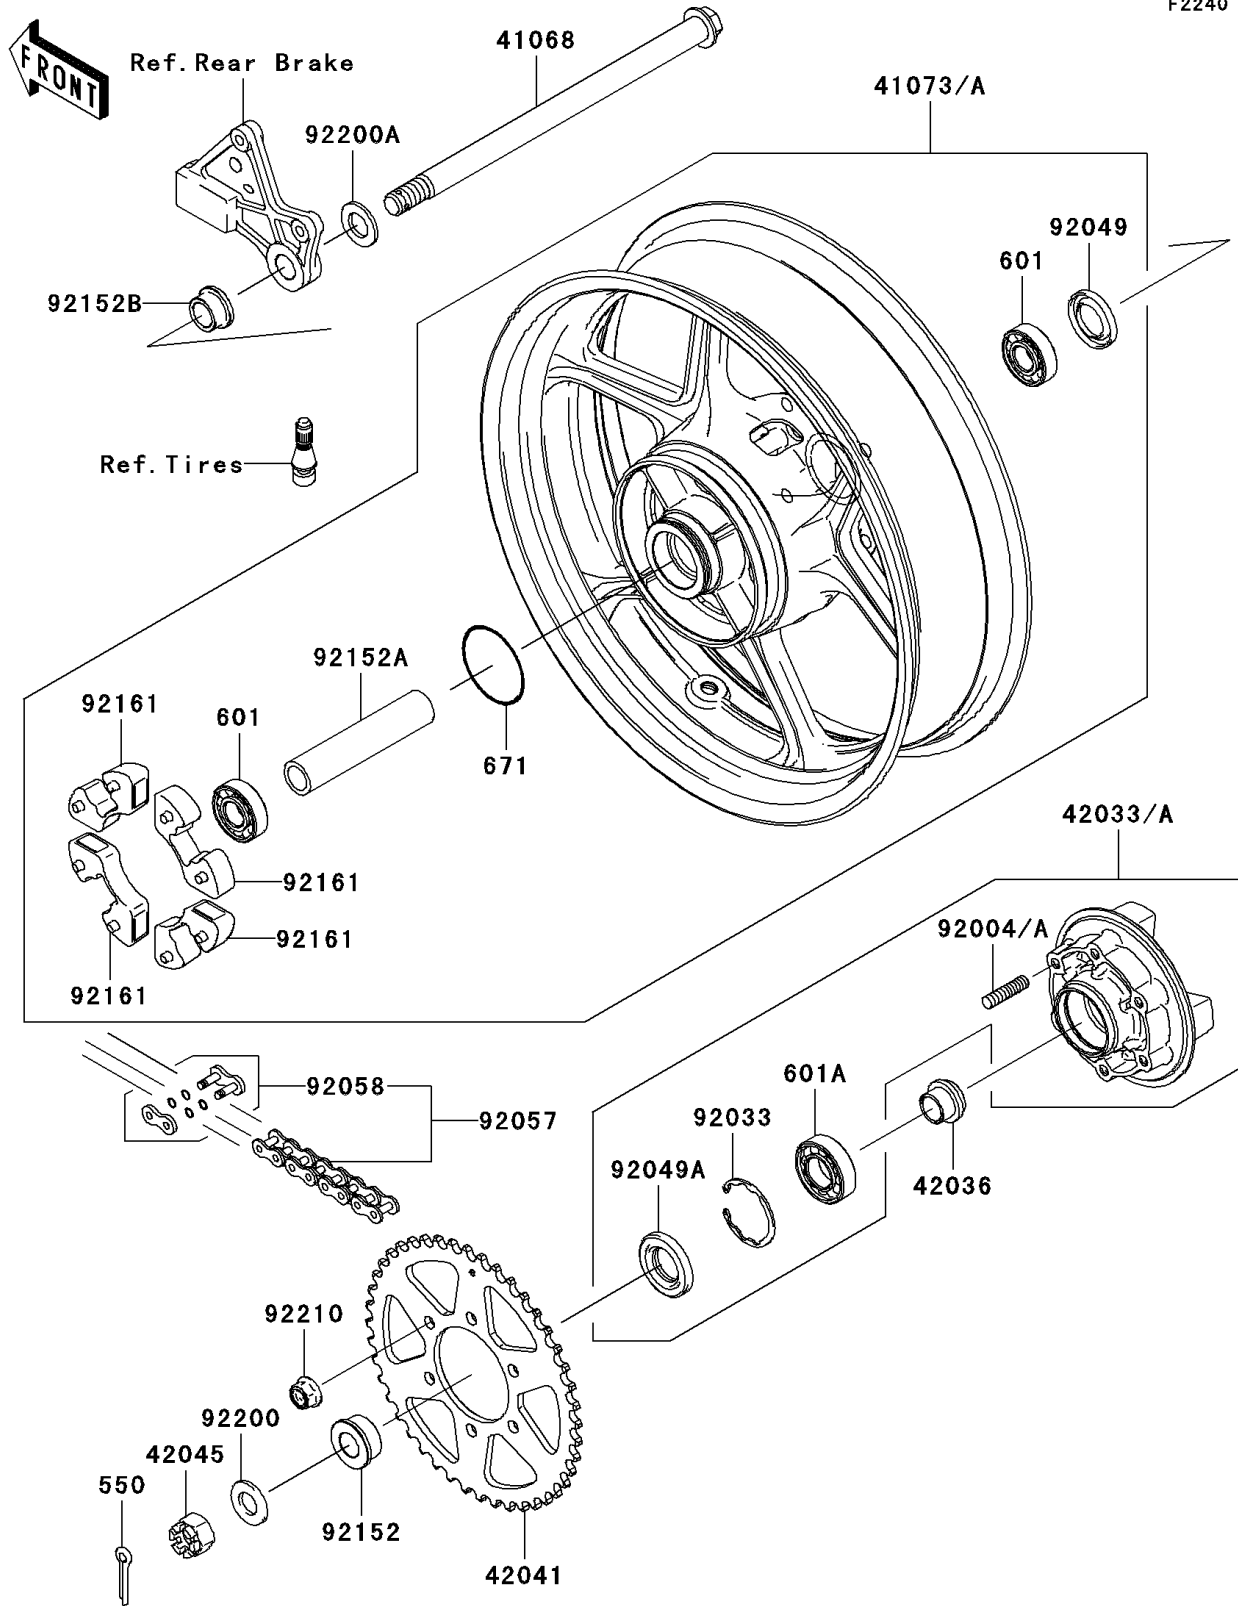

2006 PARTS DIAGRAM

Rear Hub

F2240

2006 PARTS LIST

Rear Hub

ITEM NAME	PART NUMBER	QUANTITY
PIN-COTTER,4.0X35 (Ref # 550)	550D4035	1
BEARING-BALL,6204UUC3 (Ref # 601)	601B6204UU	1
BEARING-BALL (Ref # 601A)	601B6205UU	1
O RING,60MM (Ref # 671)	671B2560	1
AXLE,RR (Ref # 41068)	41068-0053	1
WHEEL-ASSY,RR,M.F.P.SILVER (Ref # 41073A)	41073-0051-795	1
COUPLING-ASSY,RR HUB (Ref # 42033)	42033-0003	1
SLEEVE,RR HUB,L=23 (Ref # 42036)	42036-1251	1
SPROCKET-HUB,46T (Ref # 42041)	42041-0020	1
NUT,CASTLE,18MM (Ref # 42045)	42045-018	1
STUD,10X19 (Ref # 92004A)	92004-1275	1
RING-SNAP,52MM (Ref # 92033)	92033-1043	1
SEAL-OIL,BJN28475 (Ref # 92049)	92049-1056	1
SEAL-OIL (Ref # 92049A)	92049-1287	1
CHAIN,DRIVE,EK520MVXL1X114L (Ref # 92057)	92057-0101	1
JOINT-CHAIN,DRIVE (Ref # 92058)	92058-0007	1
COLLAR,RR AXLE,LH,L=18 (Ref # 92152)	92152-0118	1
COLLAR,RR HUB,L=133 (Ref # 92152A)	92152-0301	1
COLLAR,RR AXLE,RH,L=17 (Ref # 92152B)	92152-0302	1
DAMPER,SHOCK,RR HUB (Ref # 92161)	92161-0303	1
WASHER,19X36X3.2 (Ref # 92200)	92200-0296	1
WASHER,20.5X36X3.2 (Ref # 92200A)	92200-0297	1
NUT,LOCK,FLANGED,10MM (Ref # 92210)	92210-0276	1