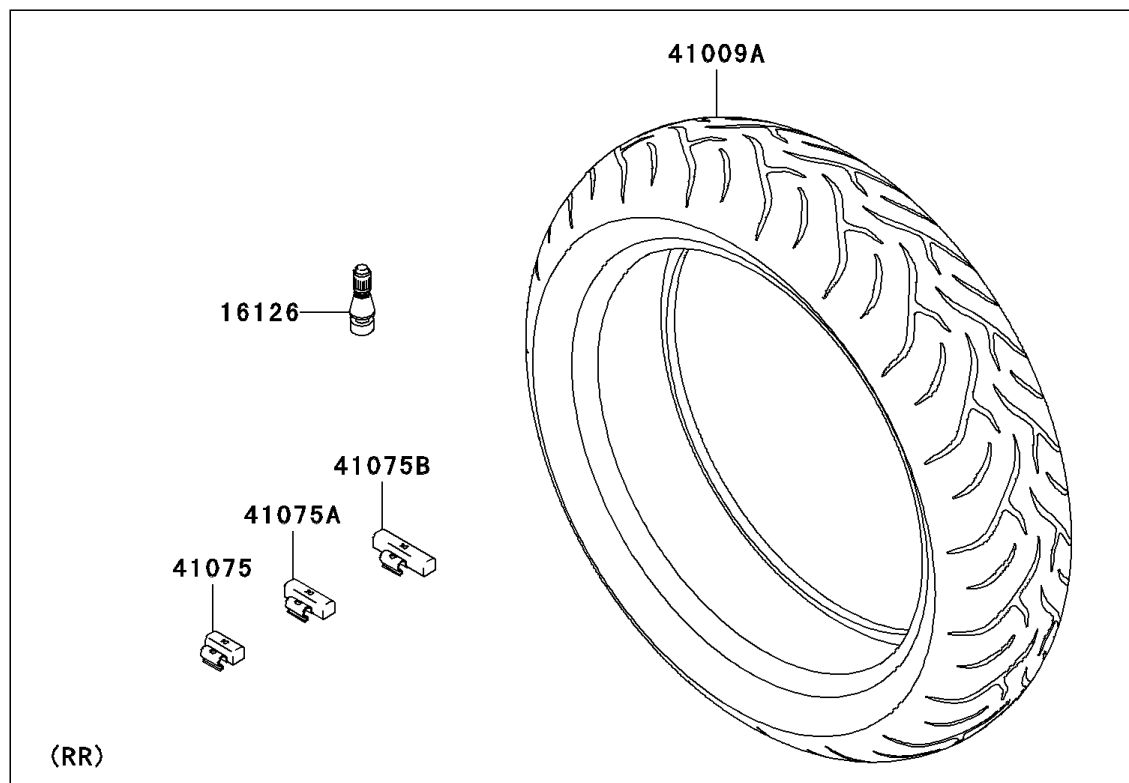

2006 PARTS DIAGRAM

Tires

F2210

2006 PARTS LIST

Tires

ITEM NAME	PART NUMBER	QUANTITY
VALVE,TIRE (Ref # 16126)	16126-1140	1
TIRE,FR,120/70ZR17(58W),D221FA (Ref # 41009)	41009-0109	1
TIRE,RR,160/60ZR17(69W),D221J (Ref # 41009A)	41009-0110	1
BALANCER-WHEEL,10G,SILVER (Ref # 41075)	41075-0007	1
BALANCER-WHEEL,20G,SILVER (Ref # 41075A)	41075-0008	1
BALANCER-WHEEL,30G,SILVER (Ref # 41075B)	41075-0009	1