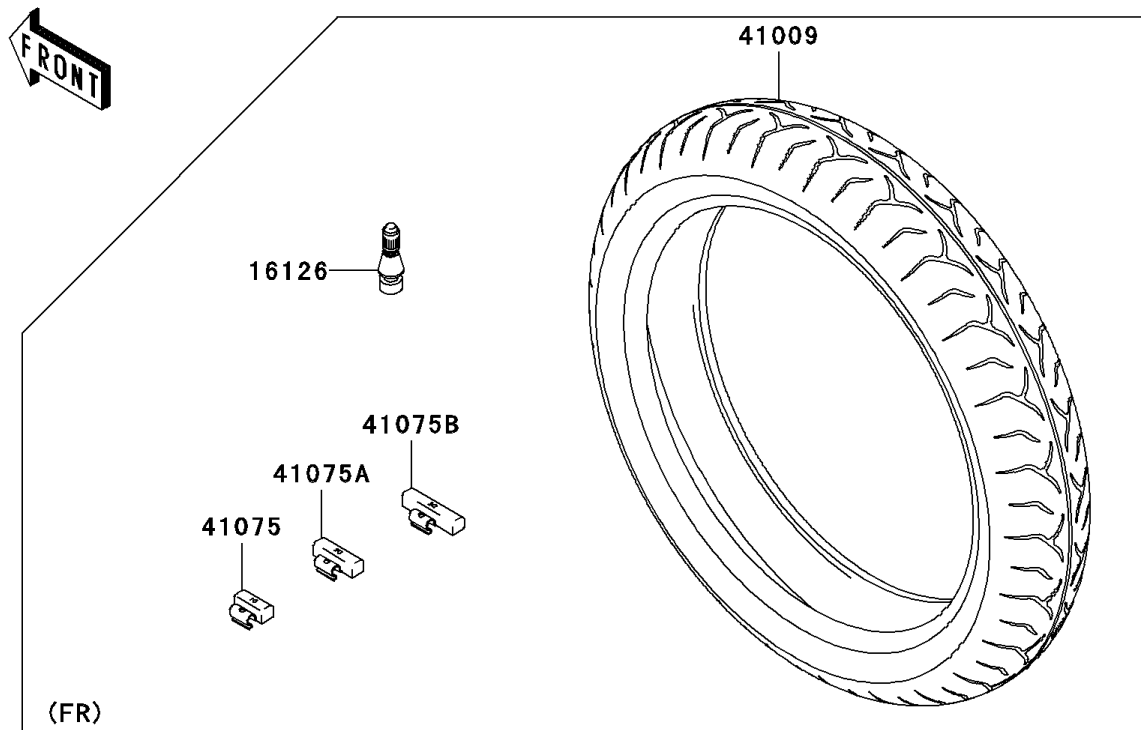

2006 PARTS DIAGRAM

Tires

F2210

2006 PARTS LIST

Tires

ITEM NAME	PART NUMBER	QUANTITY
VALVE,TIRE (Ref # 16126)	16126-1140	1
TIRE,FR,120/70ZR17(58W),D221FA (Ref # 41009)	41009-0109	1
TIRE,RR,160/60ZR17(69W),D221J (Ref # 41009A)	41009-0110	1
BALANCER-WHEEL,10G,SILVER (Ref # 41075)	41075-0007	1
BALANCER-WHEEL,20G,SILVER (Ref # 41075A)	41075-0008	1
BALANCER-WHEEL,30G,SILVER (Ref # 41075B)	41075-0009	1