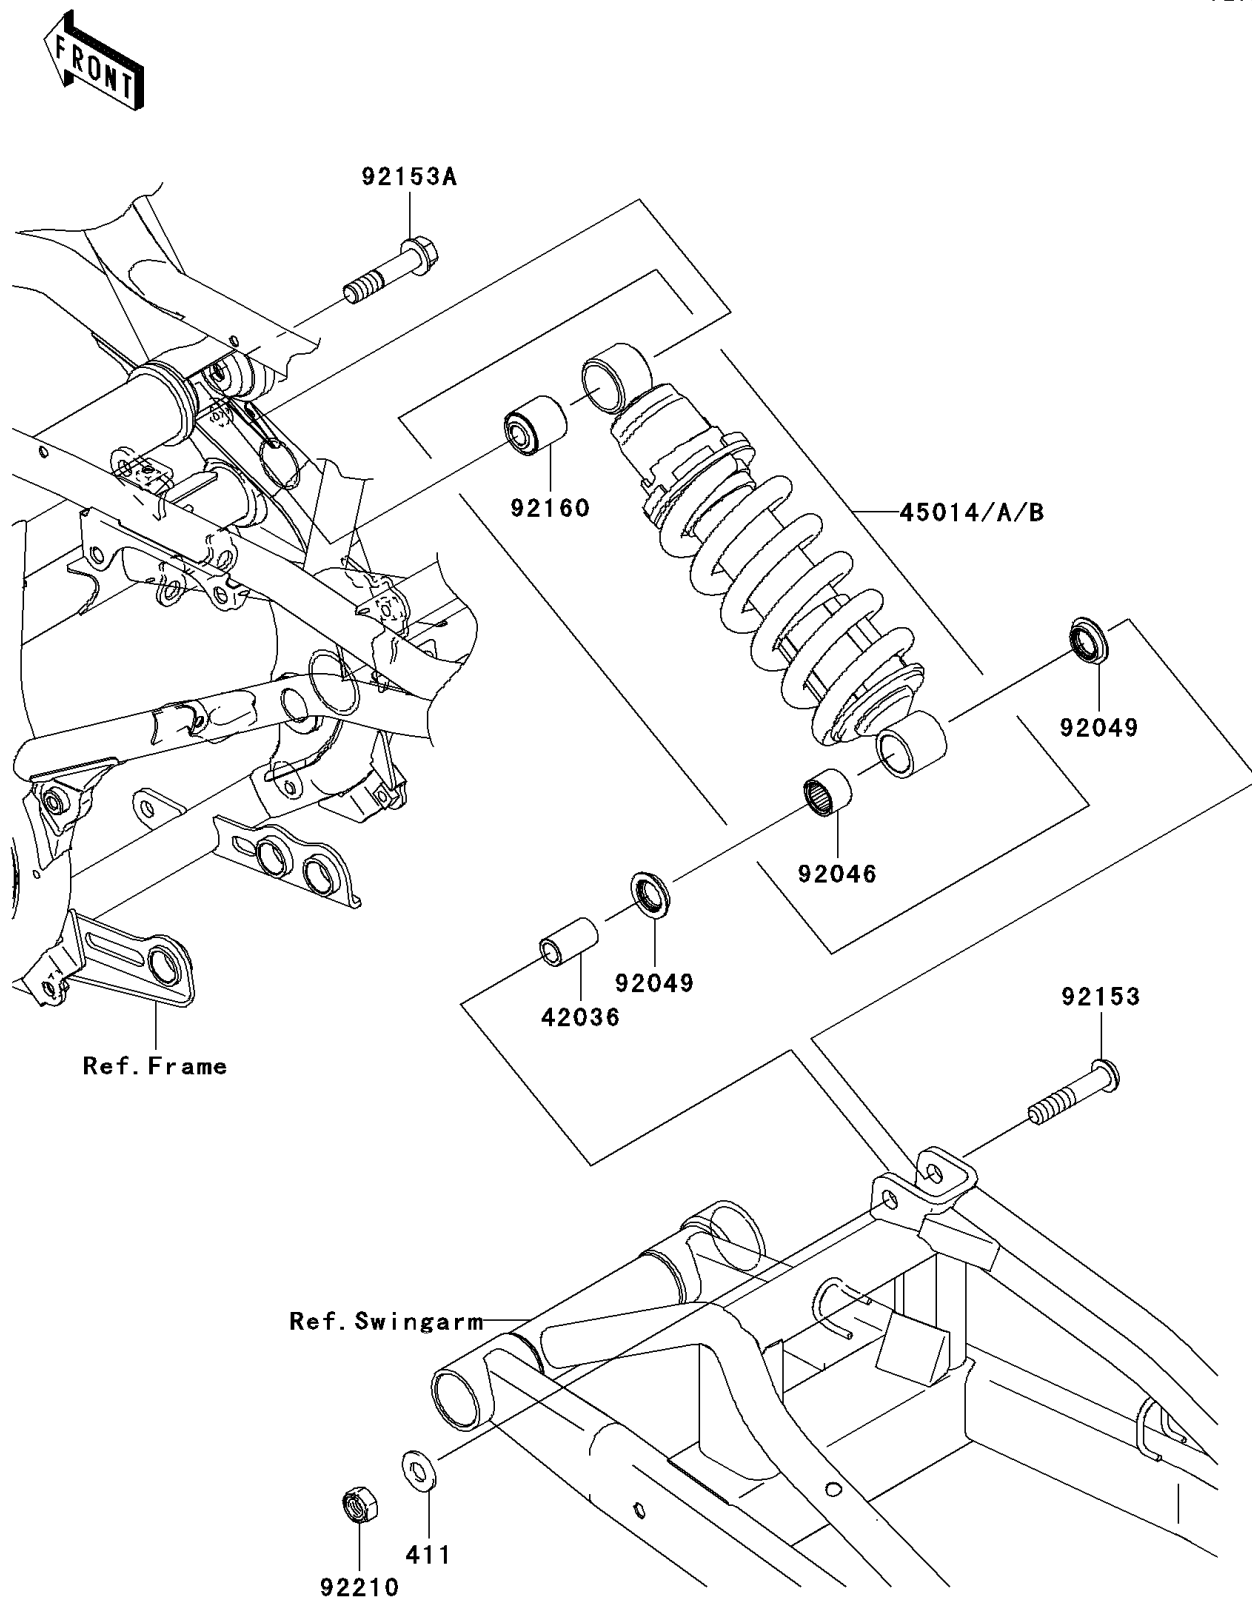

2006 PARTS DIAGRAM

Suspension/Shock Absorber

F2151

2006 PARTS LIST

Suspension/Shock Absorber

ITEM NAME	PART NUMBER	QUANTITY
WASHER-PLAIN,12MM (Ref # 411)	411AA1200	1
SLEEVE,12.1X18X32 (Ref # 42036)	42036-0024	1
SHOCKABSORBER,M.GOLD (Ref # 45014A)	45014-0140-794	1
SHOCKABSORBER,P.RED (Ref # 45014B)	45014-0140-796	1
BEARING-NEEDLE,SFYZM182417 (Ref # 92046)	92046-1272	1
SEAL-OIL,KCR MF018N1 (Ref # 92049)	92049-1493	1
BOLT,SOCKET,12X60 (Ref # 92153)	92153-1484	1
BOLT,FLANGED,12X55 (Ref # 92153A)	92153-1766	1
DAMPER,SHOCKABSORBER (Ref # 92160)	92160-1161	1
NUT,LOCK,12MM (Ref # 92210)	92210-0300	1