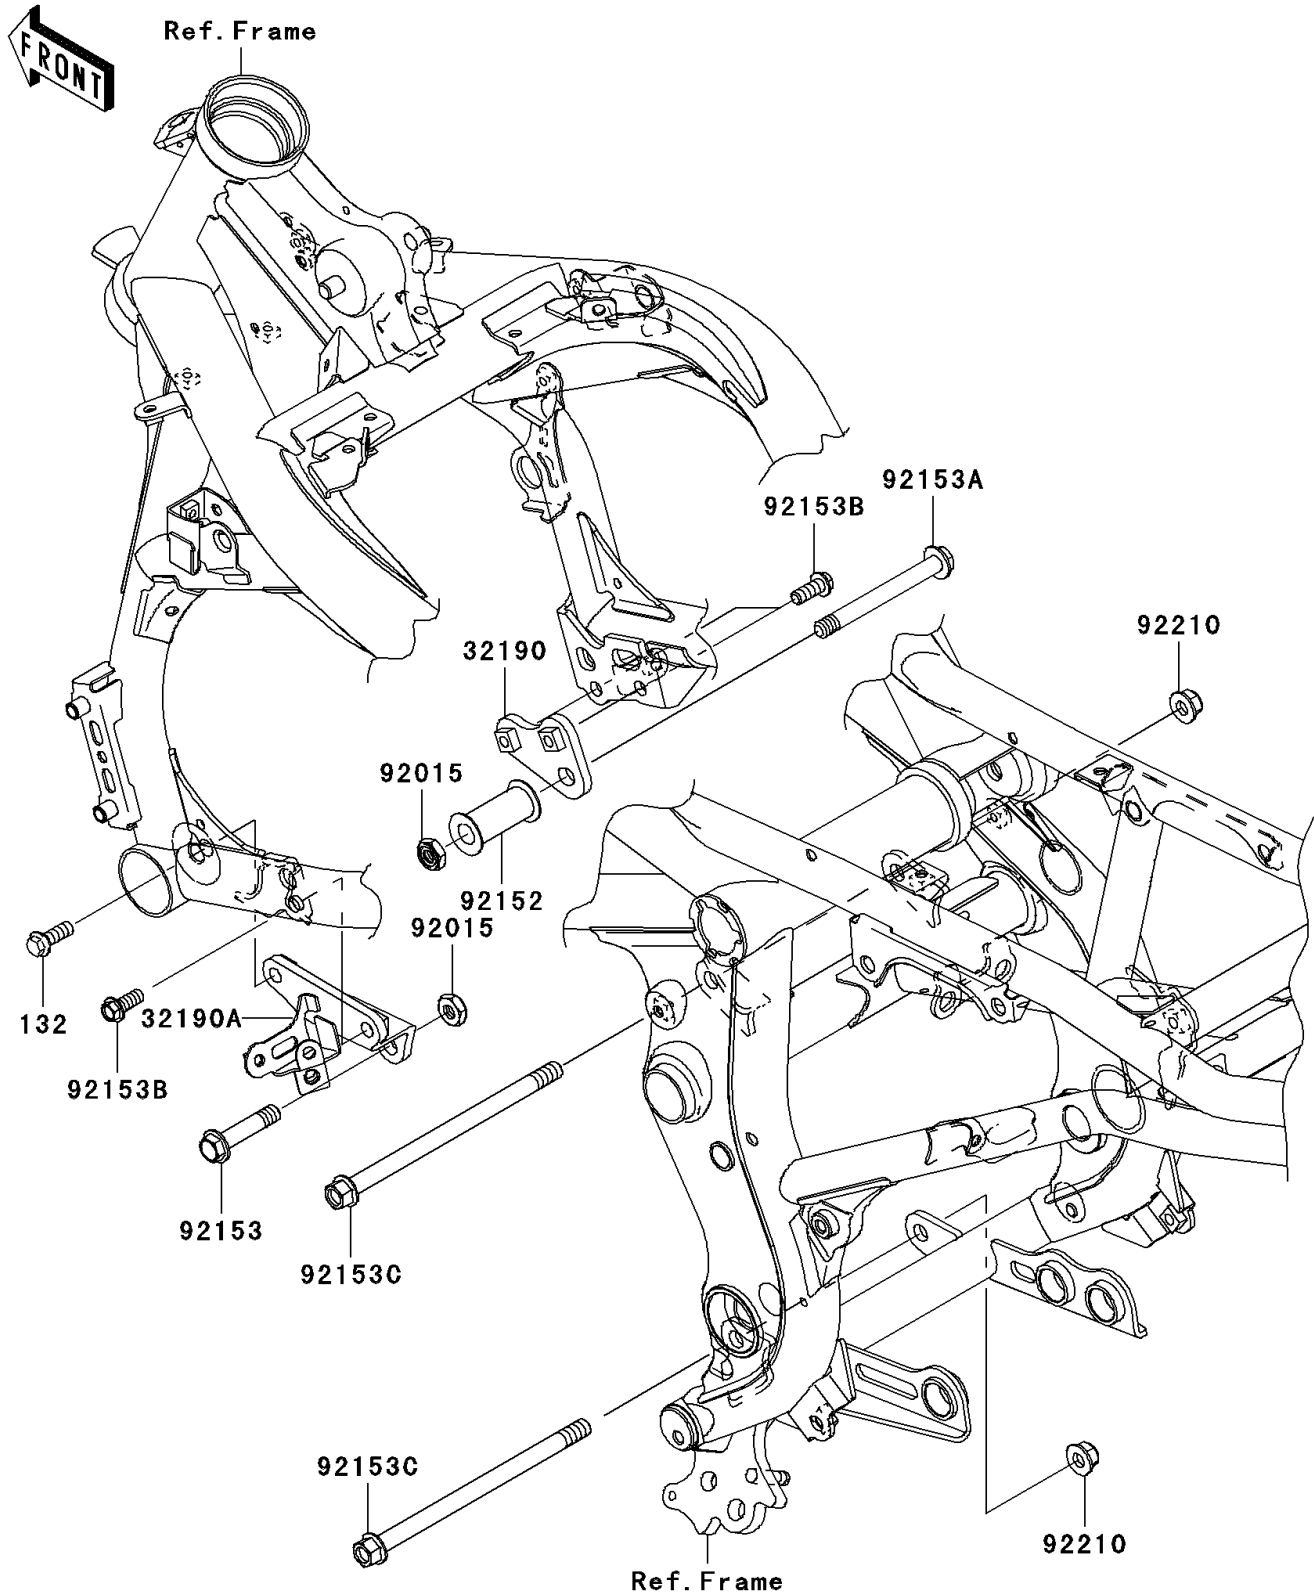

2006 PARTS DIAGRAM

Engine Mount

F2122

2006 PARTS LIST

Engine Mount

ITEM NAME	PART NUMBER	QUANTITY
BOLT-FLANGED-SMALL,8X22 (Ref # 132)	132BB0822	1
BRACKET-ENGINE,RH (Ref # 32190)	32190-0189	1
BRACKET-ENGINE,LH (Ref # 32190A)	32190-0234	1
NUT,LOCK,10MM,BLACK (Ref # 92015)	92015-1188	1
COLLAR,ENGINE MOUNT (Ref # 92152)	92152-0311	1
BOLT,FLANGED,10X47 (Ref # 92153)	92153-0823	1
BOLT,FLANGED,10X95 (Ref # 92153A)	92153-0976	1
BOLT,FLANGED,8X20 (Ref # 92153B)	92153-0995	1
BOLT,FLANGED,10X170 (Ref # 92153C)	92153-1428	1
NUT,LOCK,FLANGED,10MM (Ref # 92210)	92210-1081	1