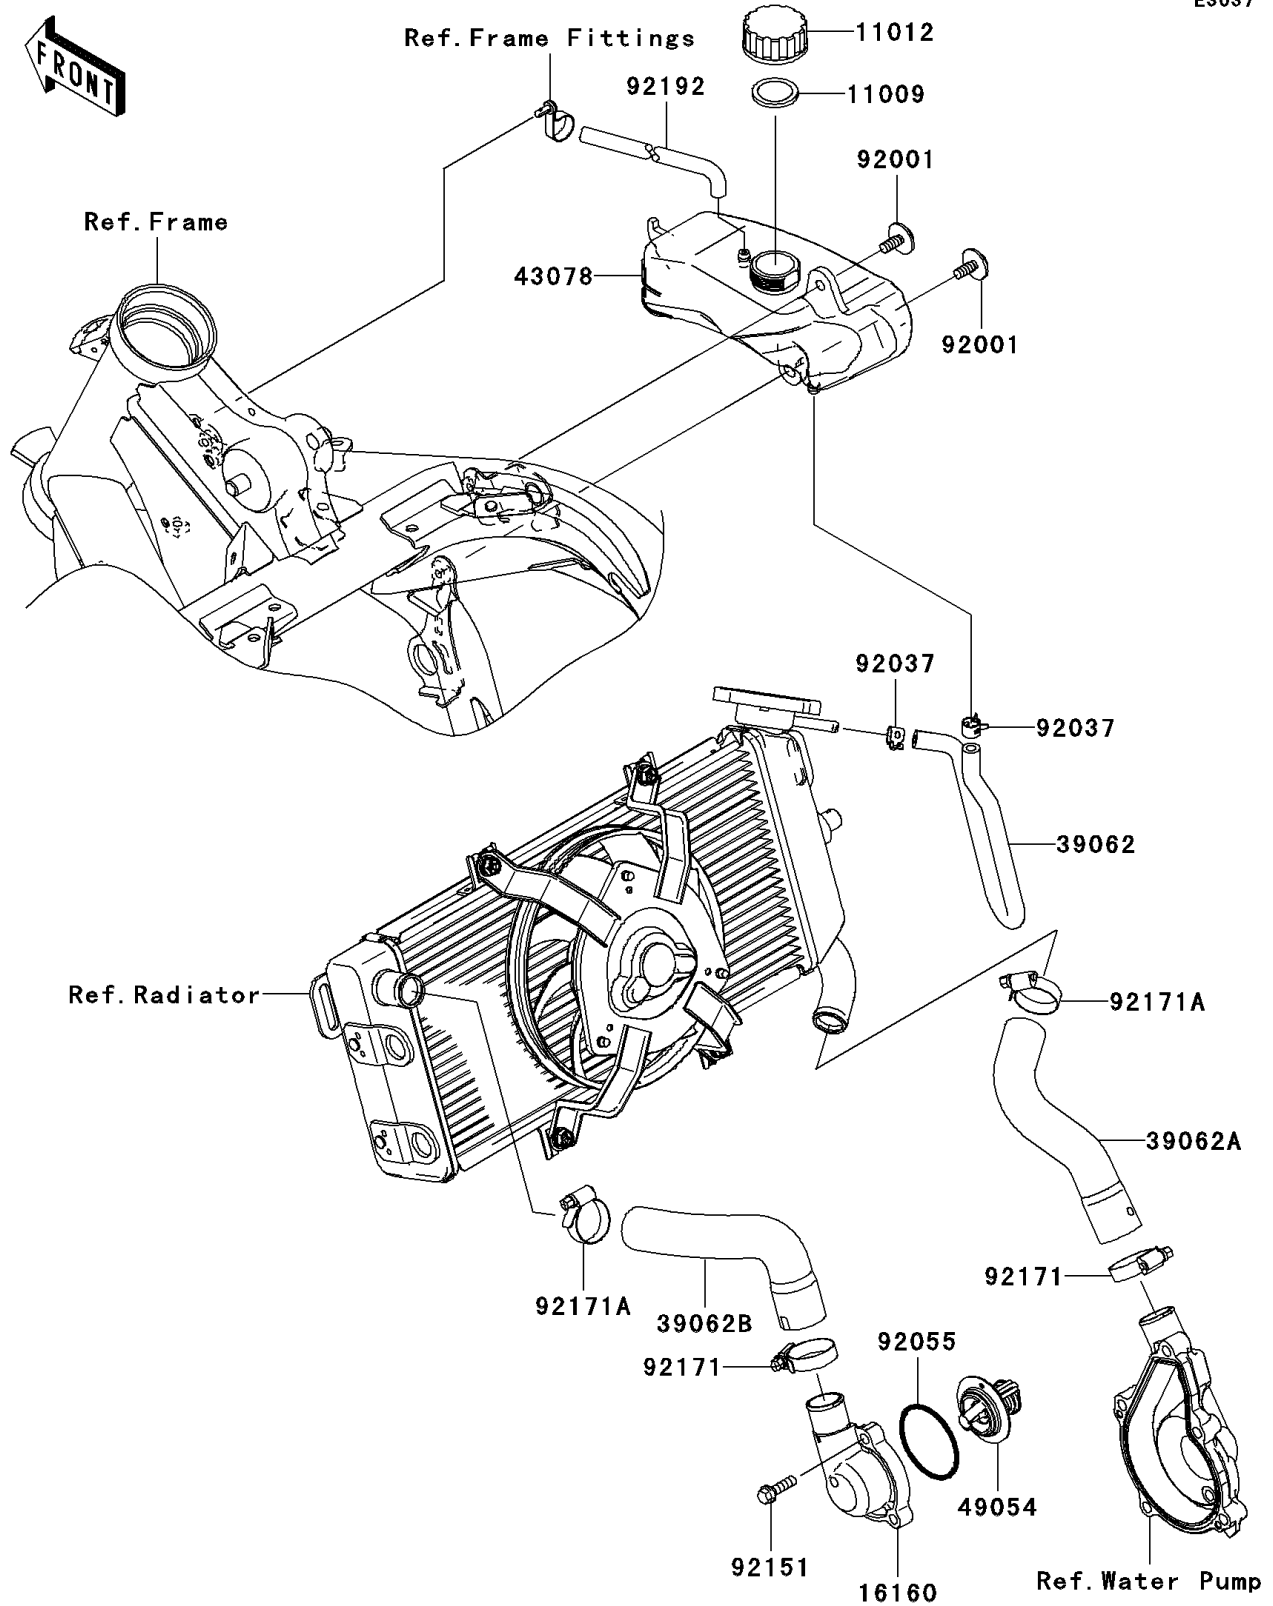

## 2006 PARTS DIAGRAM

Water Pipe

E3037

## 2006 PARTS LIST

Water Pipe

ITEM NAME	PART NUMBER	QUANTITY
GASKET,RESERVOIR TANK CAP (Ref # 11009)	11009-1145	1
CAP (Ref # 11012)	11012-1084	1
BODY,THERMOSTAT (Ref # 16160)	16160-0084	1
HOSE-COOLING,RAD-RESERVOIR (Ref # 39062)	39062-0094	1
HOSE-COOLING,W.PUMP-RAD (Ref # 39062A)	39062-0096	1
HOSE-COOLING,THERMO-RAD (Ref # 39062B)	39062-0135	1
RESERVOIR (Ref # 43078)	43078-0025	1
THERMOSTAT (Ref # 49054)	49054-0001	1
BOLT,6X16 (Ref # 92001)	92001-1950	1
CLAMP,TUBE (Ref # 92037)	92037-1505	1
RING-O,44.7X2.4 (Ref # 92055)	92055-1279	1
BOLT,FLANGED-SMALL,6X20 (Ref # 92151)	92151-1252	1
CLAMP (Ref # 92171)	92171-0261	1
CLAMP (Ref # 92171A)	92171-0337	1
TUBE,BREATHING (Ref # 92192)	92192-0307	1