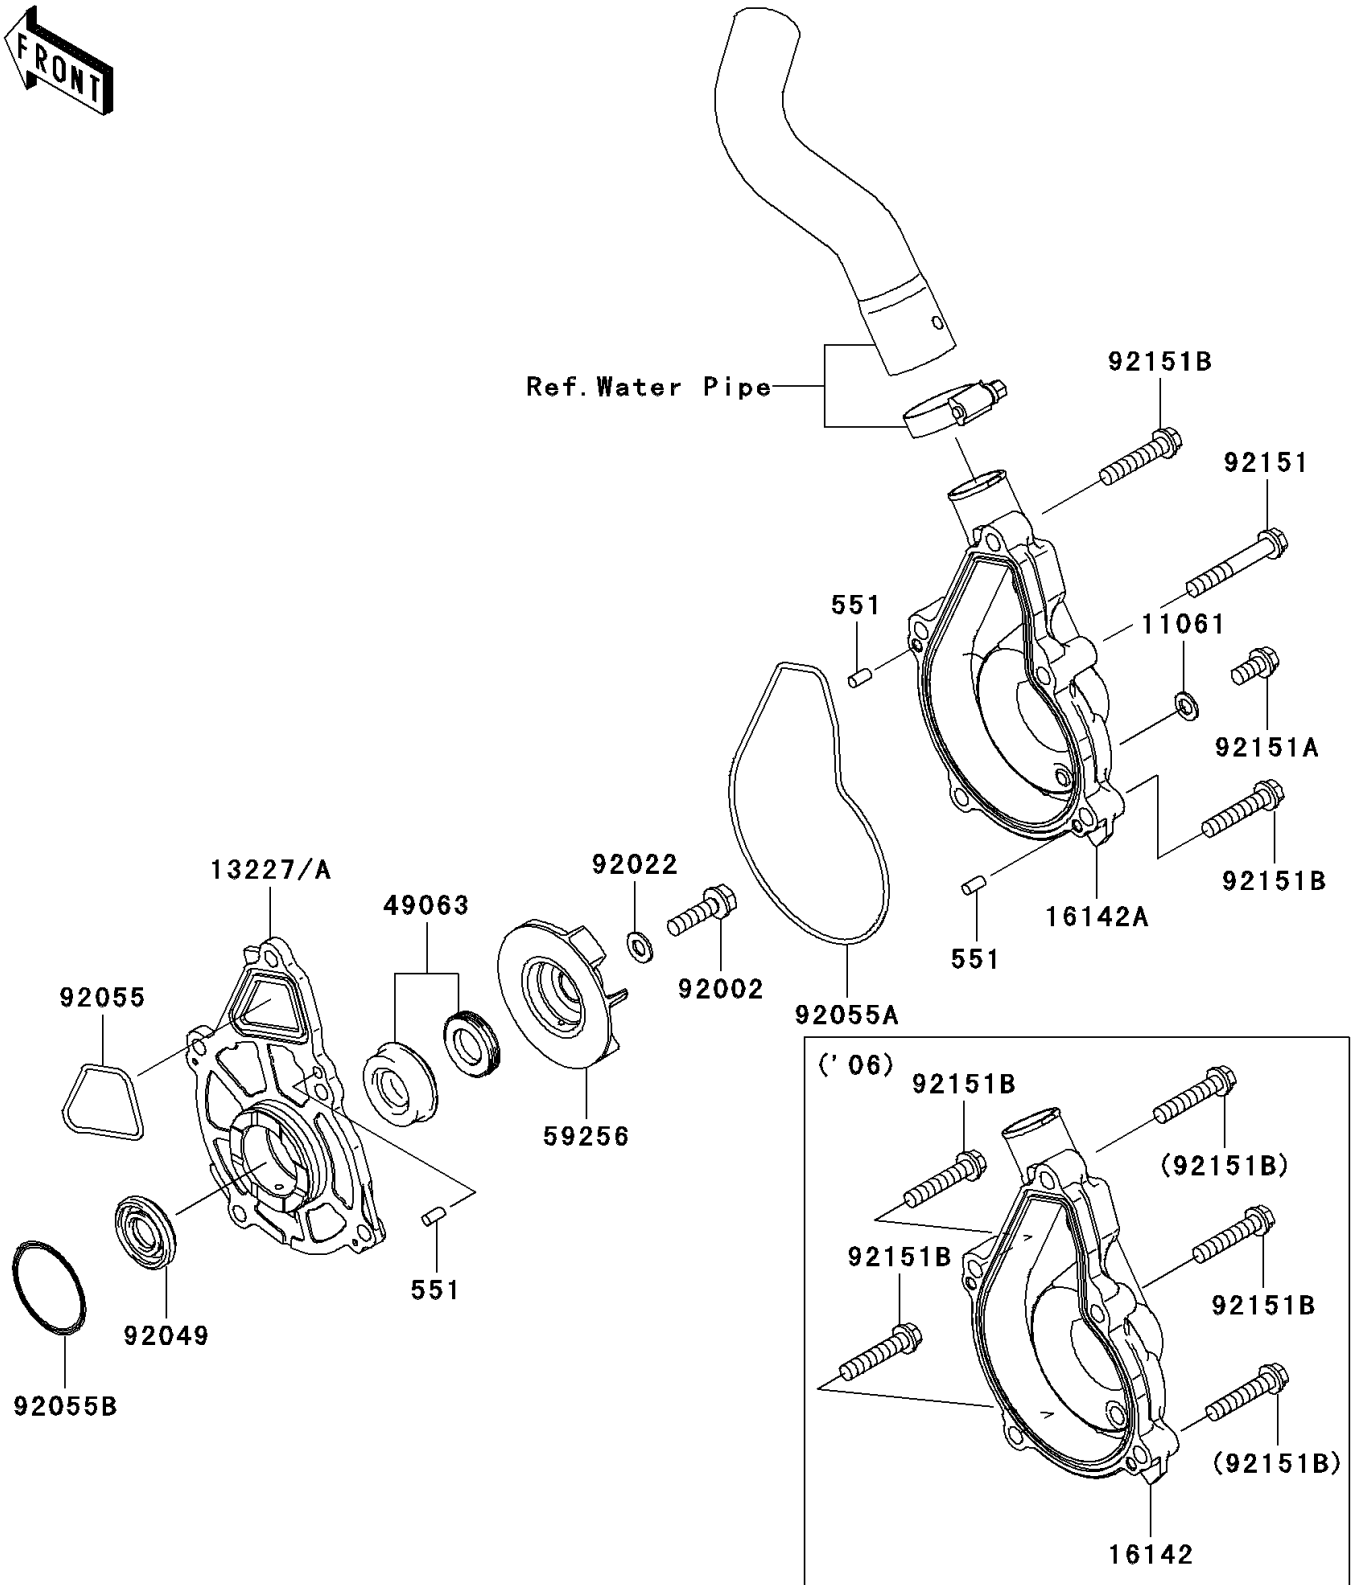

2006 PARTS DIAGRAM

Water Pump

E3031

2006 PARTS LIST

Water Pump

ITEM NAME	PART NUMBER	QUANTITY
PIN-DOWEL,4X8 (Ref # 551)	551A0408	1
GASKET (Ref # 11061)	11061-0107	1
HOUSING (Ref # 13227)	13227-0011	1
COVER-PUMP (Ref # 16142)	16142-0025	1
SEAL-MECHANICAL,WATER (Ref # 49063)	49063-1055	1
IMPELLER (Ref # 59256)	59256-0007	1
BOLT,6X22 (Ref # 92002)	92002-1154	1
WASHER,6.1X12X1 (Ref # 92022)	92022-077	1
SEAL-OIL,SC12 28.555 (Ref # 92049)	92049-1259	1
RING-O,CASE-HOUSING (Ref # 92055)	92055-0082	1
RING-O,HOUSING-PUMP COVER (Ref # 92055A)	92055-0083	1
RING-O,33.2MM (Ref # 92055B)	92055-1155	1
BOLT,6X12 (Ref # 92151A)	92151-1133	1
BOLT,6X30 (Ref # 92151B)	92151-1134	1