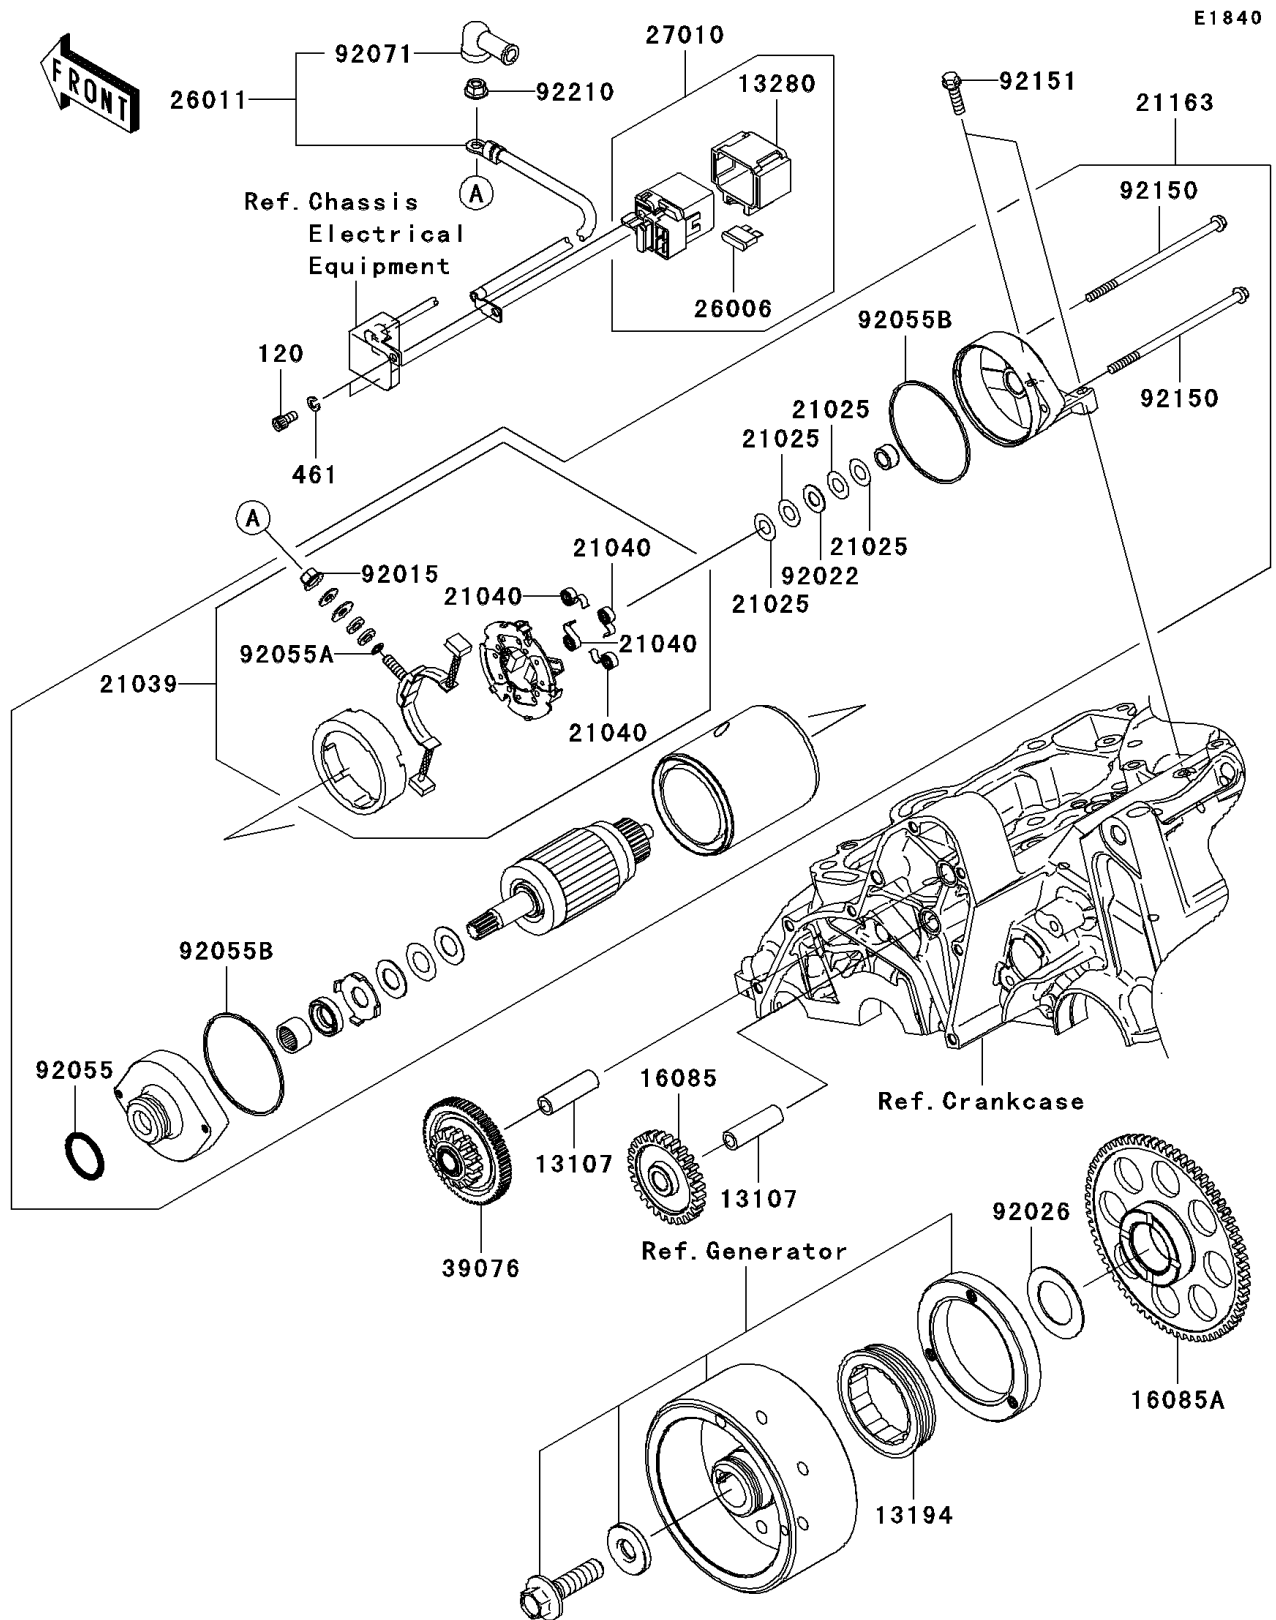

2006 PARTS DIAGRAM

Starter Motor(-ER650AE046804)

2006 PARTS LIST

Starter Motor(-ER650AE046804)

ITEM NAME	PART NUMBER	QUANTITY
BOLT-SOCKET,5X10 (Ref # 120)	120CB0510	1
WASHER-SPRING,5MM,BLACK (Ref # 461)	461K0500	1
SHAFT,IDLE GEAR (Ref # 13107)	13107-1106	1
CLUTCH-ONEWAY (Ref # 13194)	13194-1083	1
HOLDER (Ref # 13280)	13280-1263	1
GEAR,IDLE,28T (Ref # 16085)	16085-0074	1
GEAR,67T (Ref # 16085A)	16085-0076	1
WASHER,9.1X18X0.2 (Ref # 21025)	21025-011	1
BRUSH,CARBON (Ref # 21039)	21039-1060	1
SPRING-BRUSH (Ref # 21040)	21040-1055	1
STARTER-ELECTRIC (Ref # 21163)	21163-0027	1
FUSE,30A-G (Ref # 26006)	26006-1006	1
WIRE-LEAD (Ref # 26011)	26011-0083	1
SWITCH,MAGNETIC (Ref # 27010)	27010-1446	1
LIMITER,16T&66T (Ref # 39076)	39076-0006	1
NUT,STARTER MOTOR (Ref # 92015)	92015-1476	1
WASHER,9.1X18X0.8 (Ref # 92022)	92022-1132	1
SPACER,29.1X47.5X1.2 (Ref # 92026)	92026-087	1
RING-O (Ref # 92055)	92055-1276	1
RING-O,4.5X2.0 (Ref # 92055A)	92055-1370	1
RING-O,STARTER MOTOR (Ref # 92055B)	92055-1381	1
GROMMET (Ref # 92071)	92071-0024	1
BOLT,5X110 (Ref # 92150)	92150-1143	1
BOLT,6X22 (Ref # 92151)	92151-1937	1
NUT,6MM (Ref # 92210)	92210-0188	1