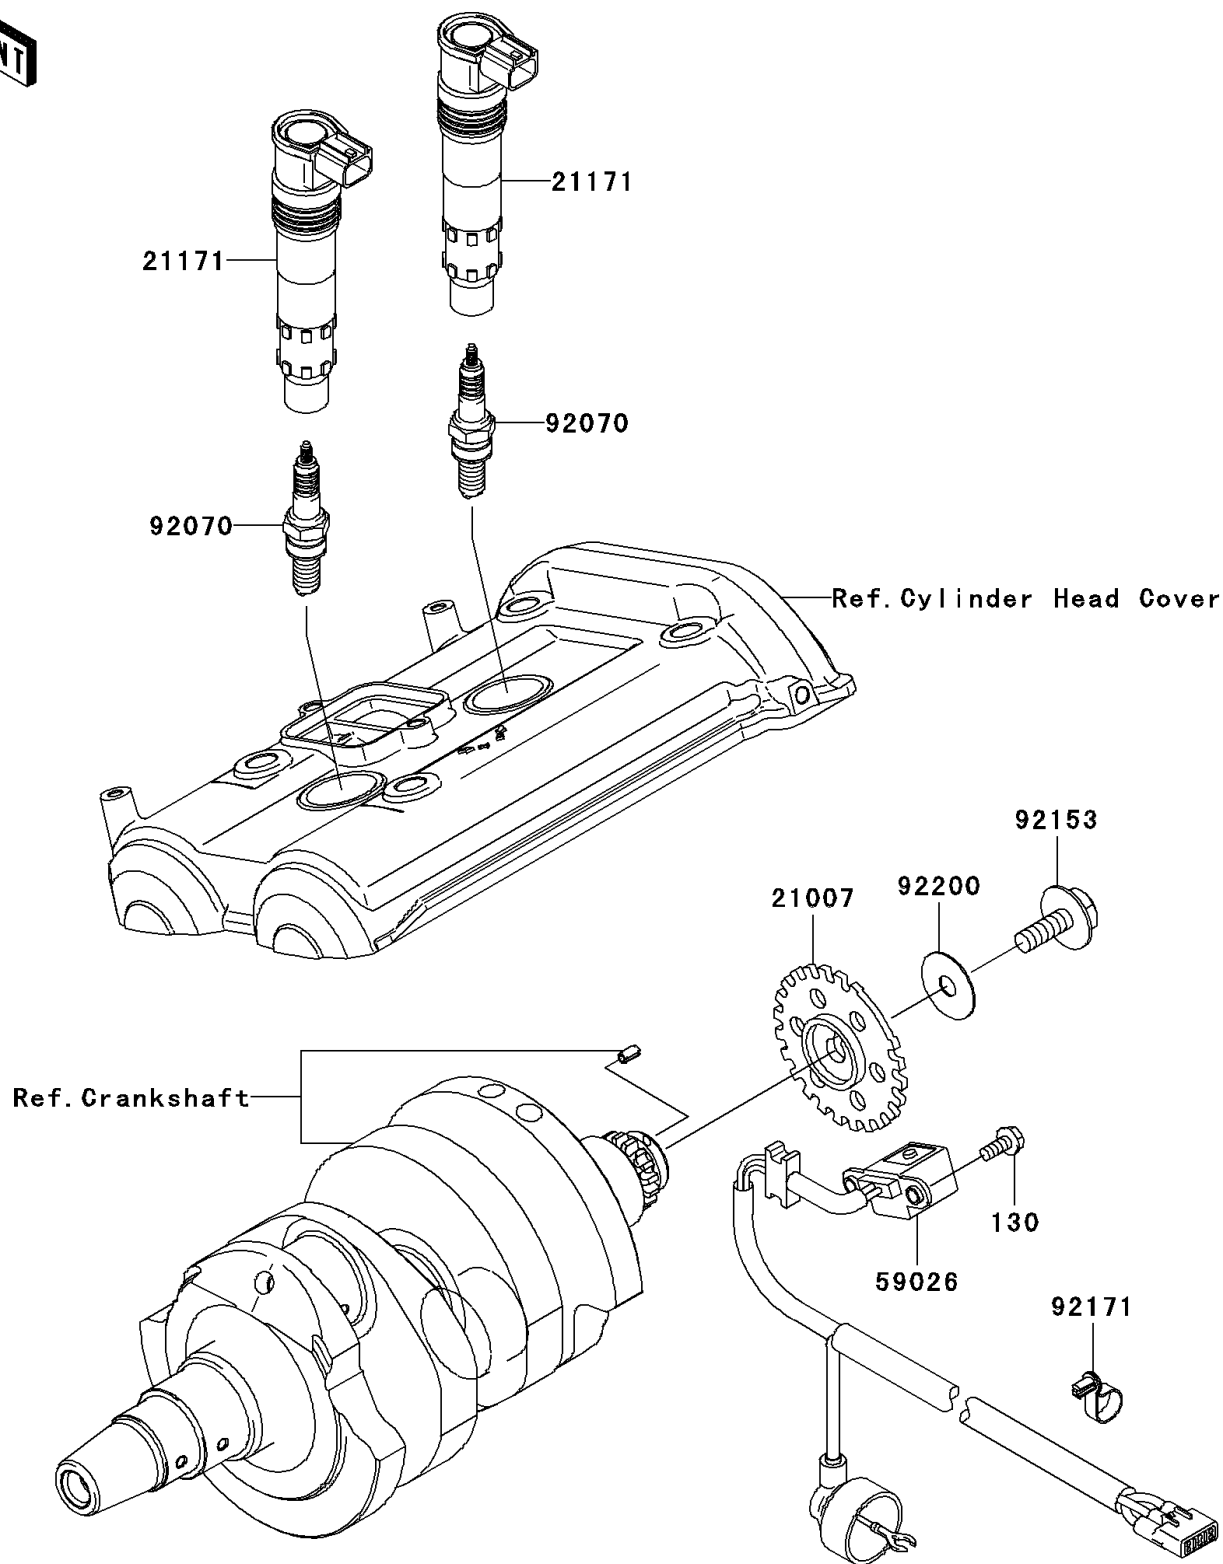

## 2006 PARTS DIAGRAM

Ignition System

E1830

## 2006 PARTS LIST

### Ignition System

ITEM NAME	PART NUMBER	QUANTITY
BOLT-FLANGED,5X12 (Ref # 130)	130BA0512	1
ROTOR,PULSING (Ref # 21007)	21007-0053	1
COIL-ASSY-IGNITION (Ref # 21171)	21171-1286	1
COIL-PULSING (Ref # 59026)	59026-0018	1
PLUG-SPARK,CR9EIA(NGK) (Ref # 92070)	92070-0014	1
BOLT,FLANGED,8X23 (Ref # 92153)	92153-0549	1
CLAMP,SPEED (Ref # 92171)	92171-0836	1
WASHER,8.5X28X0.8 (Ref # 92200)	92200-0274	1