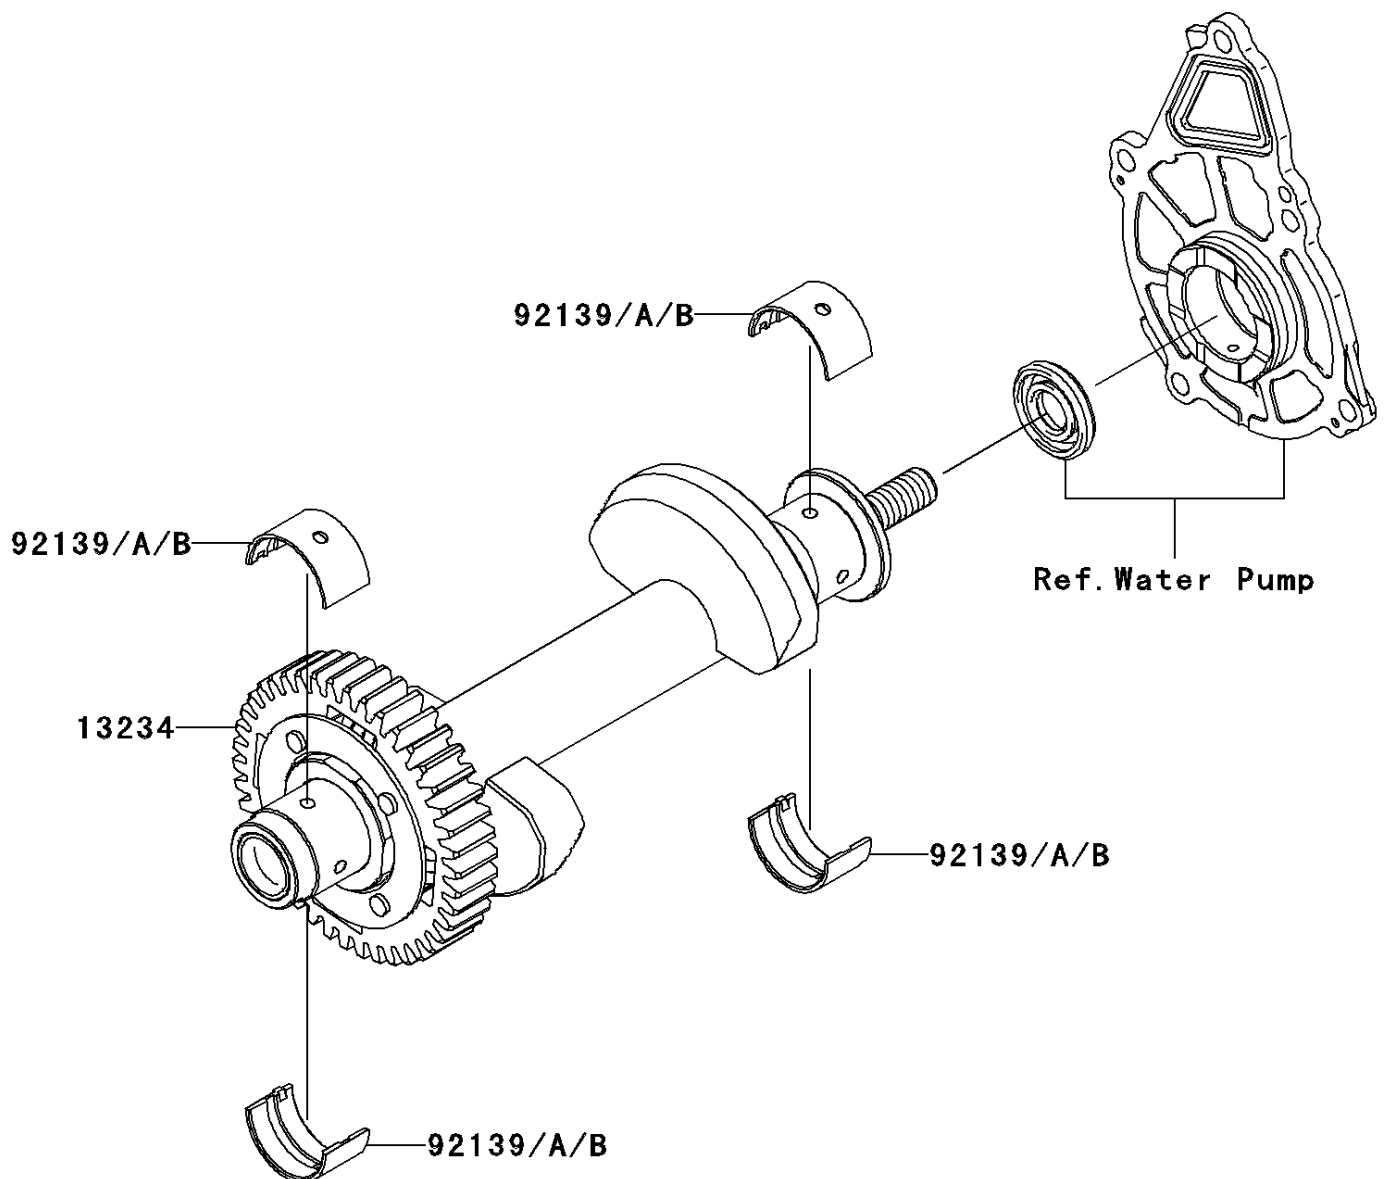

2006 PARTS DIAGRAM

Balancer

E1323

2006 PARTS LIST

Balancer

ITEM NAME	PART NUMBER	QUANTITY
SHAFT-COMP,BALANCER (Ref # 13234)	13234-0024	1
BUSHING,BALANCER,BLUE (Ref # 92139)	92139-0117	1
BUSHING,BALANCER,BLACK (Ref # 92139A)	92139-0118	1
BUSHING,BALANCER,BROWN (Ref # 92139B)	92139-0119	1