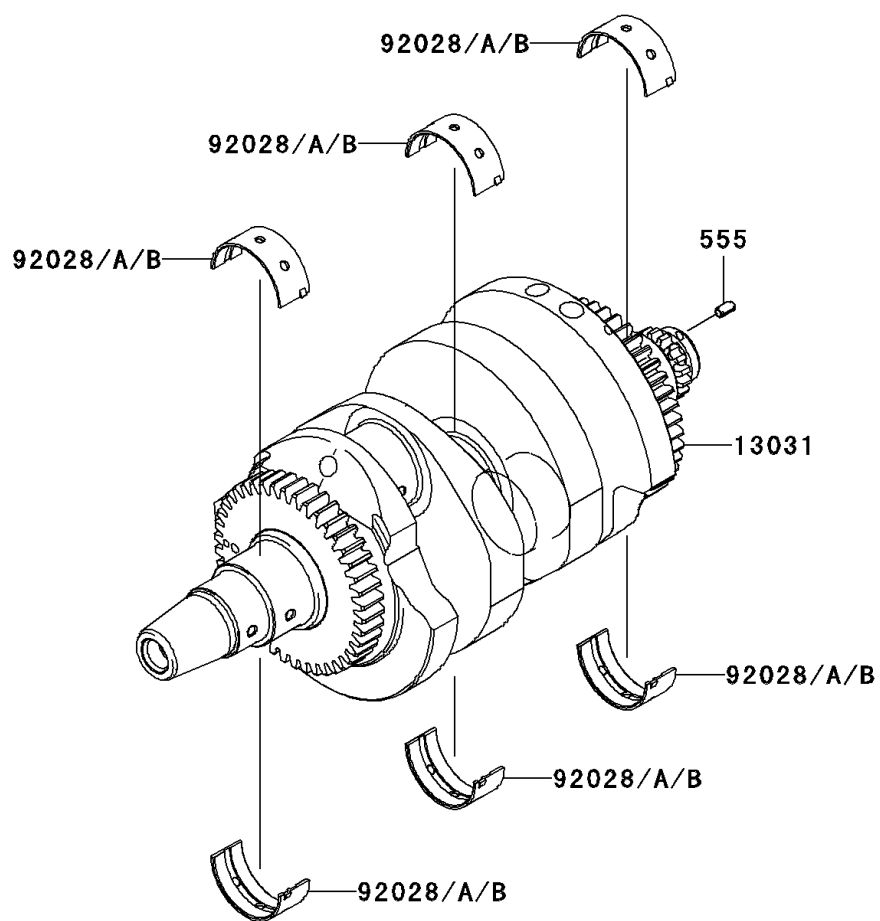

2006 PARTS DIAGRAM

Crankshaft

E1321

2006 PARTS LIST

Crankshaft

ITEM NAME	PART NUMBER	QUANTITY
PIN-SPRING,4X8 (Ref # 555)	555A0408	1
CRANKSHAFT-COMP (Ref # 13031)	13031-0071	1
ROD-ASSY-CONNECTING,J (Ref # 13251)	13251-0010-JJ	1
ROD-ASSY-CONNECTING,K (Ref # 13251A)	13251-0010-KK	1
NUT,FLANGED,8MM (Ref # 92015)	92015-1311	1
BUSHING,CRANKSHAFT,BLUE (Ref # 92028)	92028-1903	1
BUSHING,CRANKSHAFT,BLACK (Ref # 92028A)	92028-1904	1
BUSHING,CRANKSHAFT,BROWN (Ref # 92028B)	92028-1905	1
BUSHING,CON-ROD,BLUE (Ref # 92139)	92139-0114	1
BUSHING,CON-ROD,BLACK (Ref # 92139A)	92139-0115	1
BUSHING,CON-ROD,BROWN (Ref # 92139B)	92139-0116	1
BOLT,CON-ROD,8X49 (Ref # 92153)	92153-0957	1