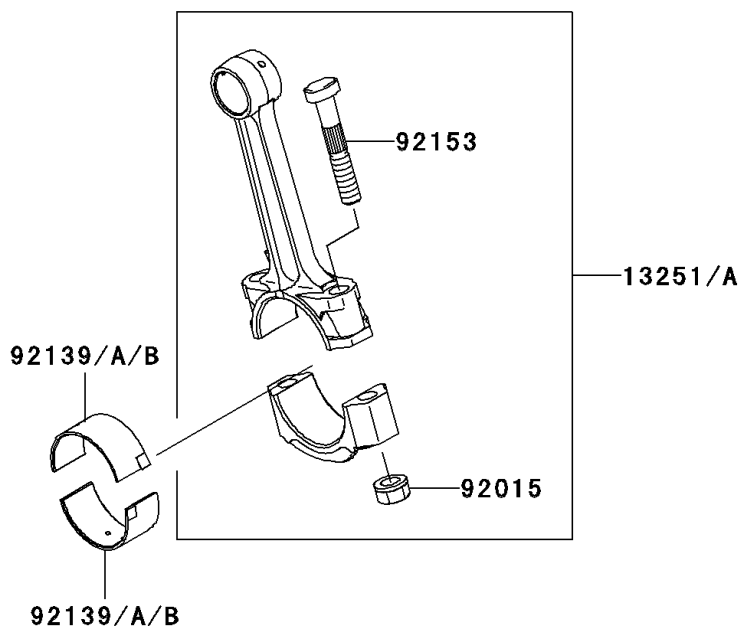

2006 PARTS DIAGRAM

Crankshaft

E1321

2006 PARTS LIST

Crankshaft

ITEM NAME	PART NUMBER	QUANTITY
PIN-SPRING,4X8 (Ref # 555)	555A0408	1
CRANKSHAFT-COMP (Ref # 13031)	13031-0071	1
ROD-ASSY-CONNECTING,J (Ref # 13251)	13251-0010-JJ	1
ROD-ASSY-CONNECTING,K (Ref # 13251A)	13251-0010-KK	1
NUT,FLANGED,8MM (Ref # 92015)	92015-1311	1
BUSHING,CRANKSHAFT,BLUE (Ref # 92028)	92028-1903	1
BUSHING,CRANKSHAFT,BLACK (Ref # 92028A)	92028-1904	1
BUSHING,CRANKSHAFT,BROWN (Ref # 92028B)	92028-1905	1
BUSHING,CON-ROD,BLUE (Ref # 92139)	92139-0114	1
BUSHING,CON-ROD,BLACK (Ref # 92139A)	92139-0115	1
BUSHING,CON-ROD,BROWN (Ref # 92139B)	92139-0116	1
BOLT,CON-ROD,8X49 (Ref # 92153)	92153-0957	1