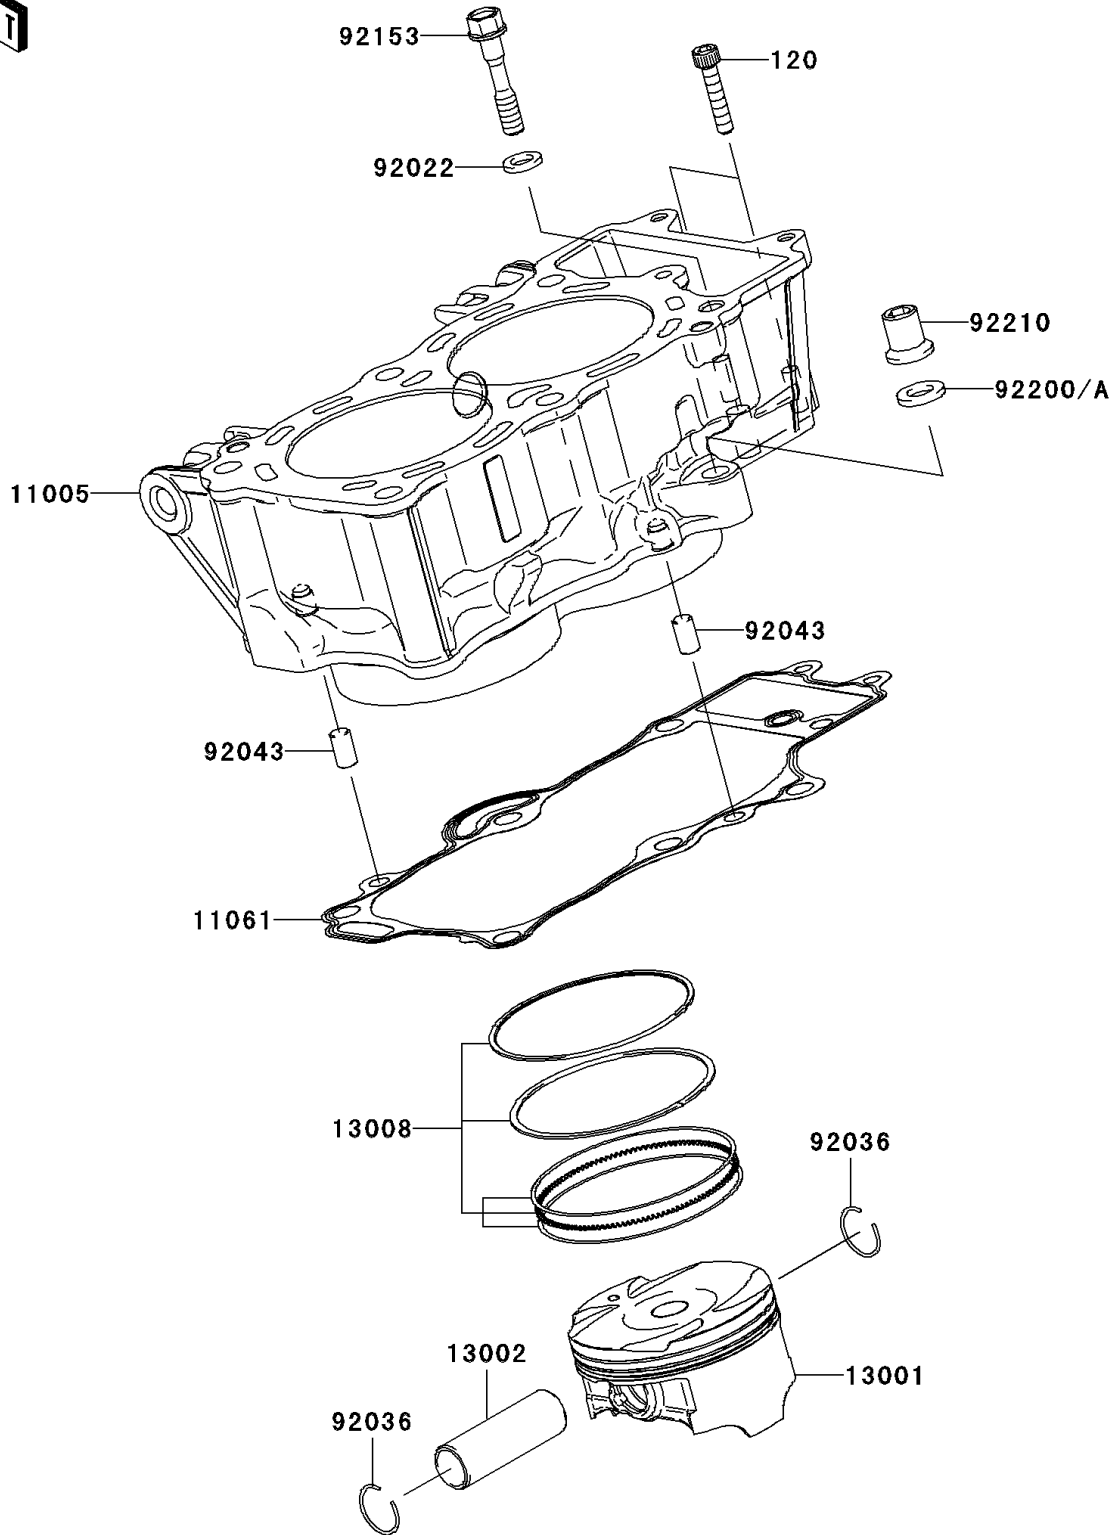

## 2006 PARTS DIAGRAM

Cylinder/Piston(s)

E1120

## 2006 PARTS LIST

Cylinder/Piston(s)

ITEM NAME	PART NUMBER	QUANTITY
BOLT-SOCKET,6X30 (Ref # 120)	120CD0630	1
CYLINDER-ENGINE (Ref # 11005)	11005-0081	1
GASKET,CYLINDER BASE (Ref # 11061)	11061-0171	1
PISTON-ENGINE (Ref # 13001)	13001-0060	1
PIN-PISTON (Ref # 13002)	13002-0007	1
RING-SET-PISTON (Ref # 13008)	13008-1196	1
WASHER,9X15.5X2 (Ref # 92022)	92022-1401	1
RING-SNAP,PISTON PIN (Ref # 92036)	92036-008	1
PIN,8X14 (Ref # 92043)	92043-1567	1
BOLT,8X43 (Ref # 92153)	92153-1011	1
WASHER,10.5X19X2.3 (Ref # 92200)	92200-0114	1
NUT (Ref # 92210)	92210-0223	1