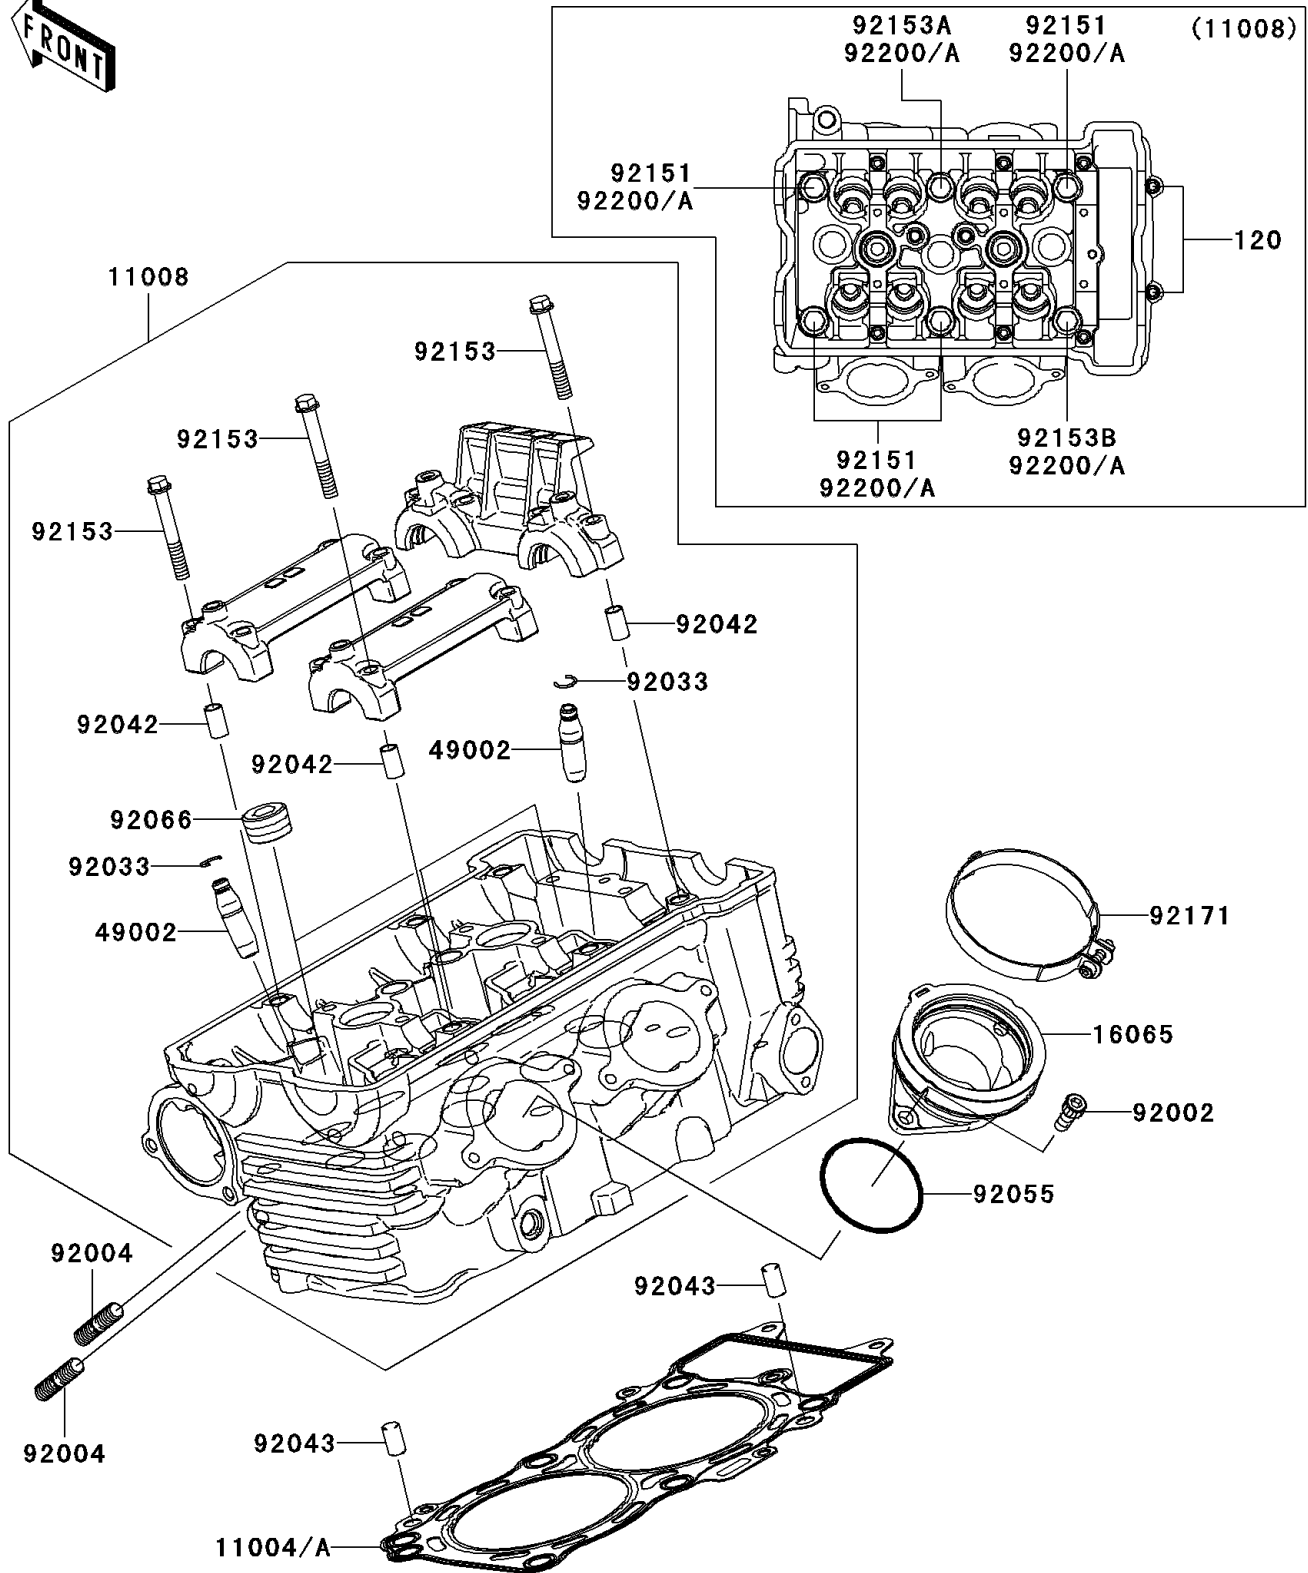

2006 PARTS DIAGRAM

Cylinder Head

E1111

2006 PARTS LIST

Cylinder Head

ITEM NAME	PART NUMBER	QUANTITY
BOLT-SOCKET,6X30 (Ref # 120)	120CD0630	1
GASKET-HEAD (Ref # 11004)	11004-0035	1
HEAD-COMP-CYLINDER (Ref # 11008)	11008-0089	1
HOLDER,THROTTLE BODY (Ref # 16065)	16065-0024	1
GUIDE-VALVE (Ref # 49002)	49002-1116	1
BOLT,6X16 (Ref # 92002)	92002-1143	1
STUD,8X22 (Ref # 92004)	92004-0025	1
RING-SNAP (Ref # 92033)	92033-1247	1
PIN,DOWEL,6.3X8X14 (Ref # 92042)	92042-007	1
PIN,8X14 (Ref # 92043)	92043-1567	1
RING-O,47X1.9 (Ref # 92055)	92055-1600	1
PLUG,PT1/2X12.5 (Ref # 92066)	92066-0002	1
BOLT,10X158 (Ref # 92151)	92151-1152	1
BOLT,6X45 (Ref # 92153)	92153-0339	1
BOLT,FLANGED-SMALL,10X176 (Ref # 92153A)	92153-0972	1
BOLT,FLANGED-SMALL,10X80 (Ref # 92153B)	92153-1321	1
CLAMP (Ref # 92171)	92171-1089	1
WASHER,10.5X19X2.3 (Ref # 92200)	92200-0114	1