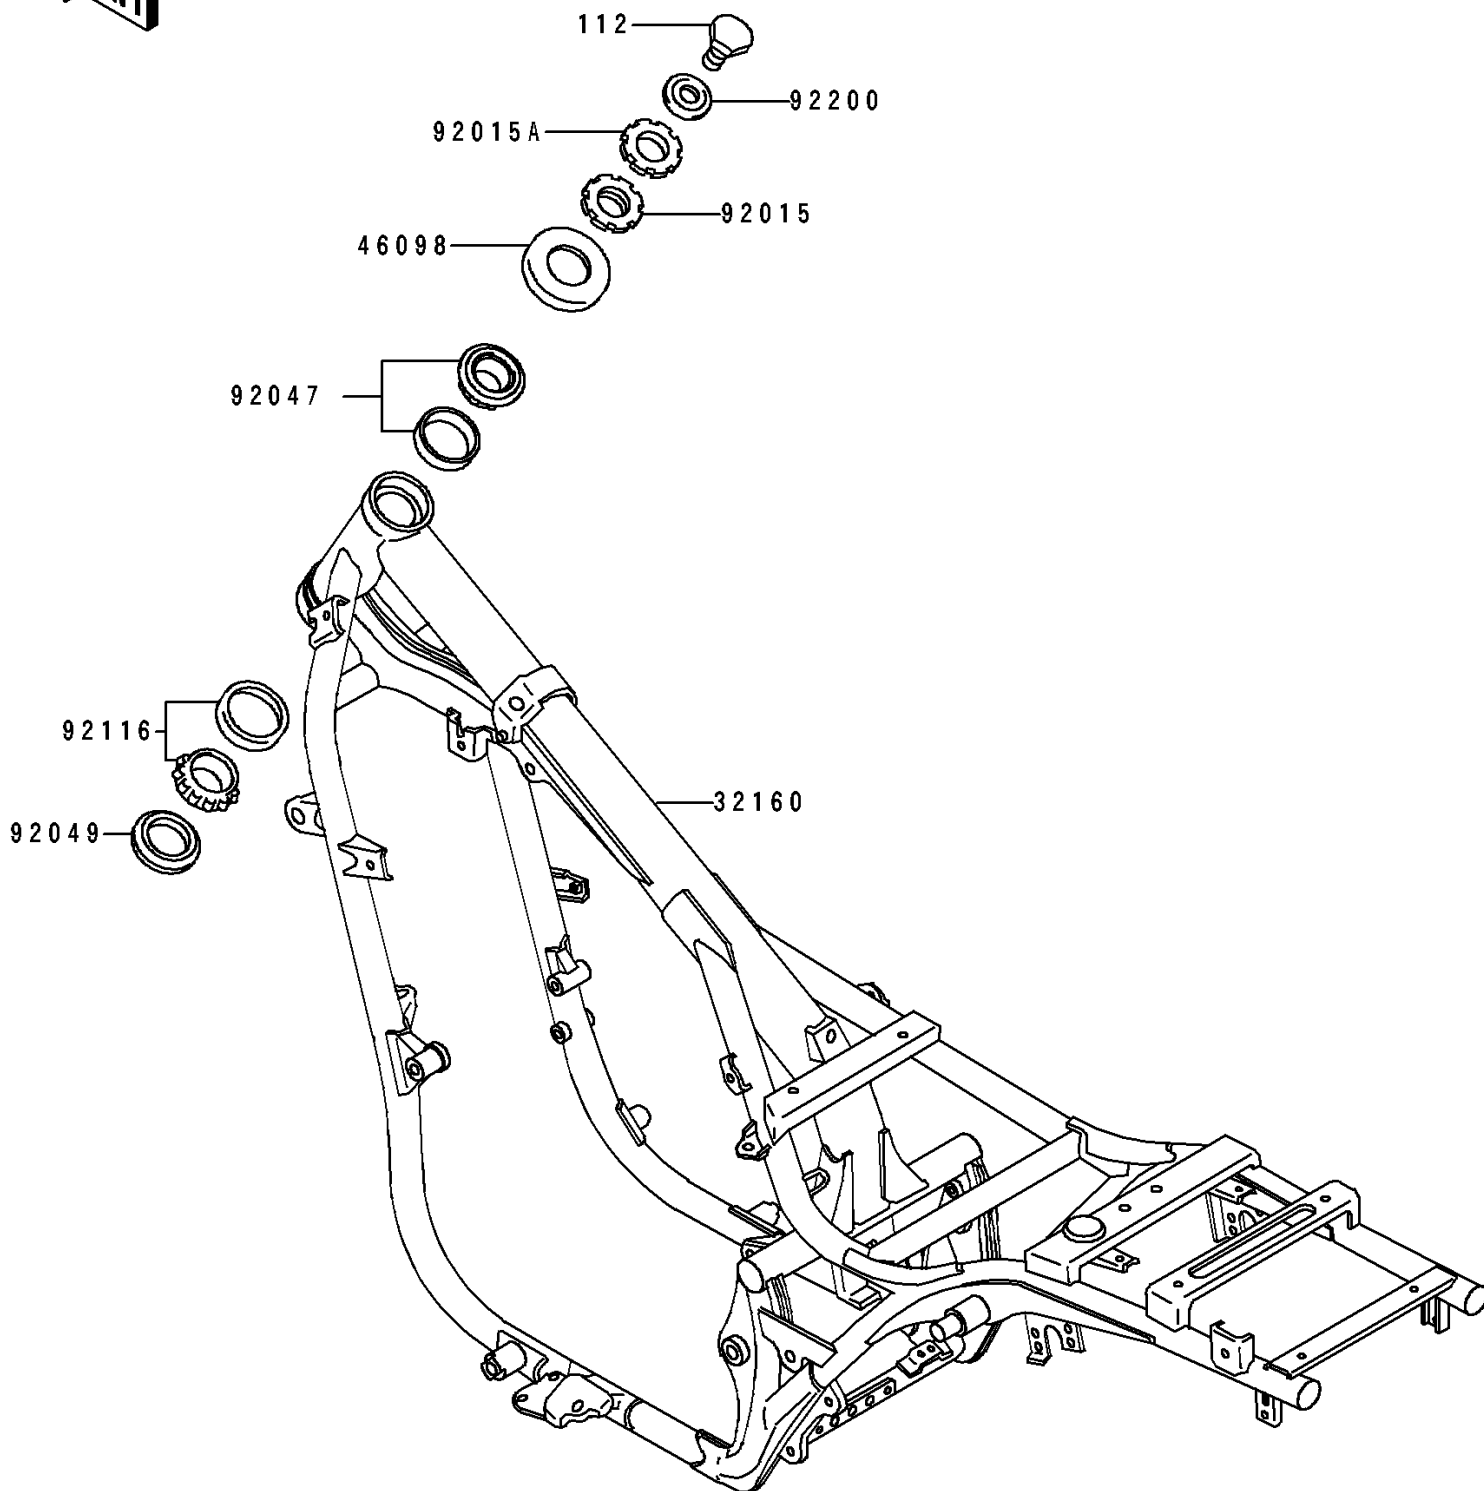

## 1995 Vulcan® 500 PARTS DIAGRAM

Frame

F2120

## 1995 Vulcan® 500 PARTS LIST

Frame

ITEM NAME	PART NUMBER	QUANTITY
FRAME-COMP (Ref # 32160)	32160-1107	1
CAP,STEERING STEM (Ref # 46098)	46098-017	1
NUT,25MM,T=10 (Ref # 92015)	92015-1377	1
NUT,25MM,T=6 (Ref # 92015A)	92015-1378	1
RACE,ROLLER,32005JR RS (Ref # 92047)	92047-017	1
SEAL-OIL,XMHE36X52X4J (Ref # 92049)	92049-1162	1
BEARING-ROLLER,HR320/28XJ (Ref # 92116)	92116-1009	1
WASHER (Ref # 92200)	92200-1140	1
BOLT-UPSET (Ref # 112)	112G1425	1