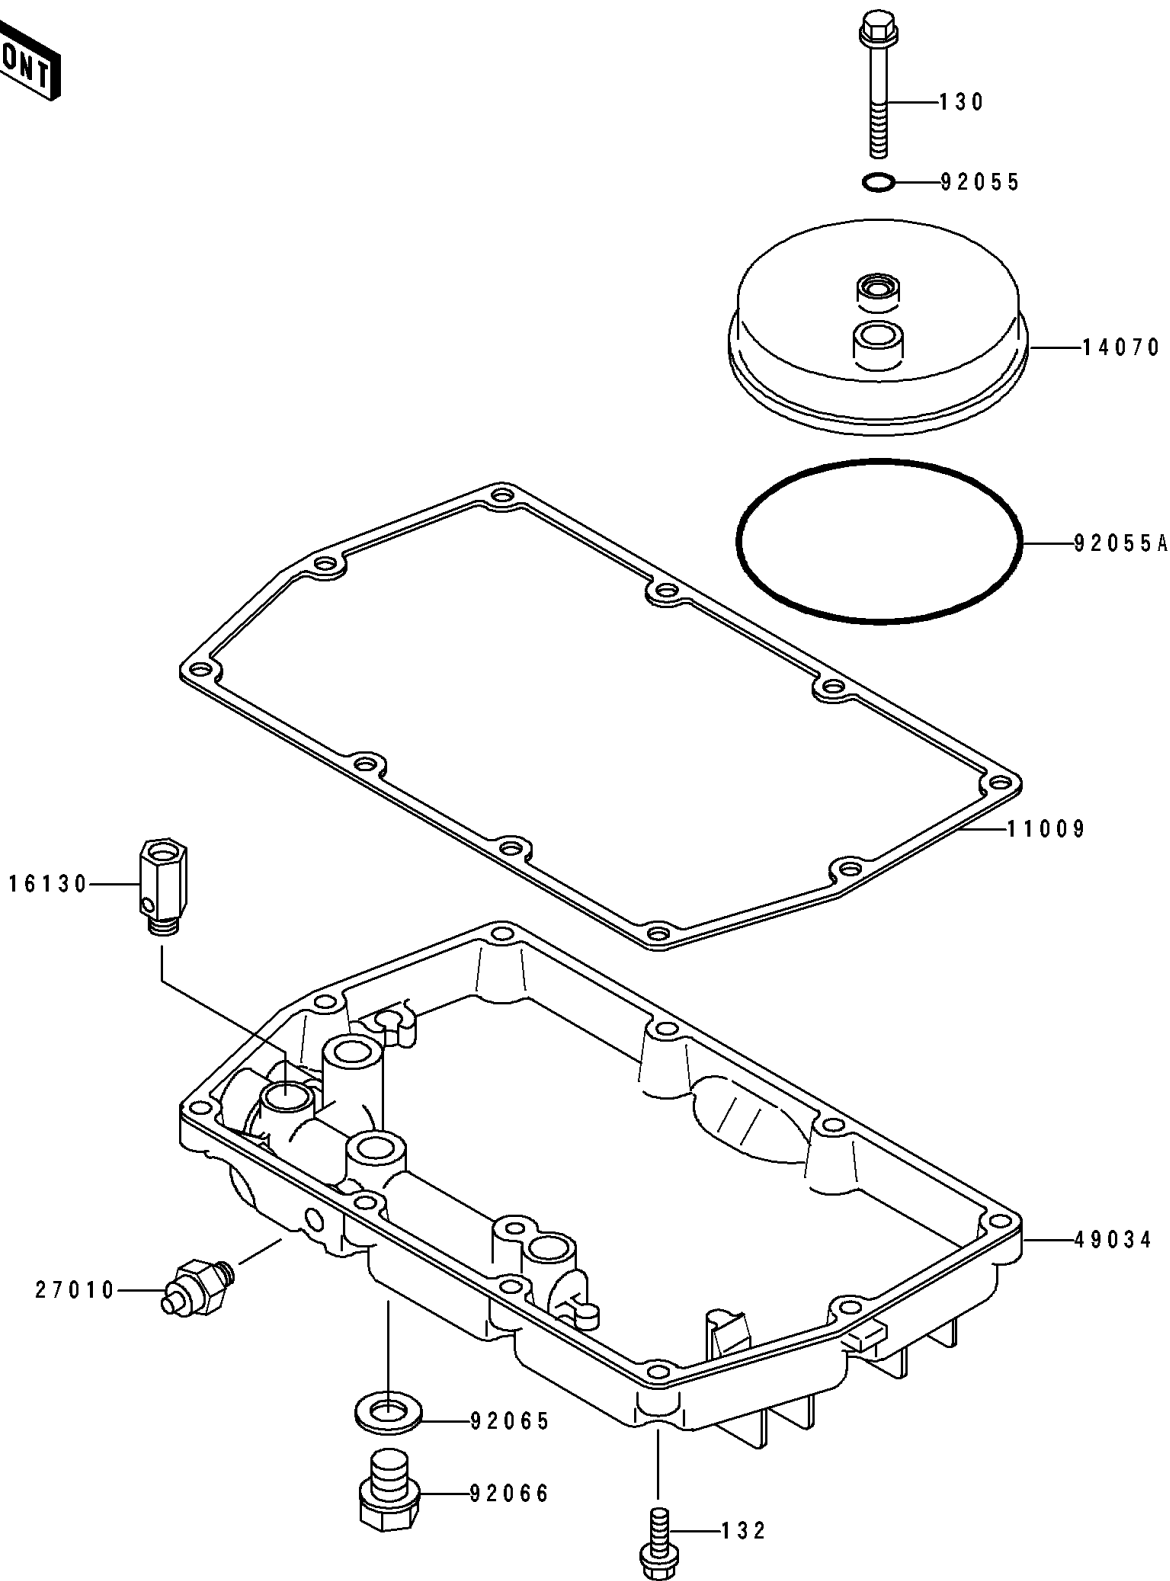

1995 Vulcan® 500 PARTS DIAGRAM

Breather Cover/Oil Pan

E 1432

1995 Vulcan® 500 PARTS LIST

Breather Cover/Oil Pan

ITEM NAME	PART NUMBER	QUANTITY
GASKET,OIL PAN (Ref # 11009)	11009-1837	1
BODY-BREATHER (Ref # 14070)	14070-1082	1
VALVE-ASSY-RELIEF (Ref # 16130)	16130-1001	1
SWITCH,OIL PRESSURE (Ref # 27010)	27010-1313	1
PAN-OIL (Ref # 49034)	49034-1108	1
RING-O,6MM (Ref # 92055)	92055-1089	1
RING-O,BREATHER BODY (Ref # 92055A)	92055-1284	1
GASKET,12X22X2,DRAIN PLUG (Ref # 92065)	92065-097	1
PLUG,OIL DRAIN,12X15 (Ref # 92066)	92066-1174	1
BOLT-FLANGED (Ref # 130)	130Y0645	1
BOLT-FLANGED-SMALL (Ref # 132)	132Y0625	1