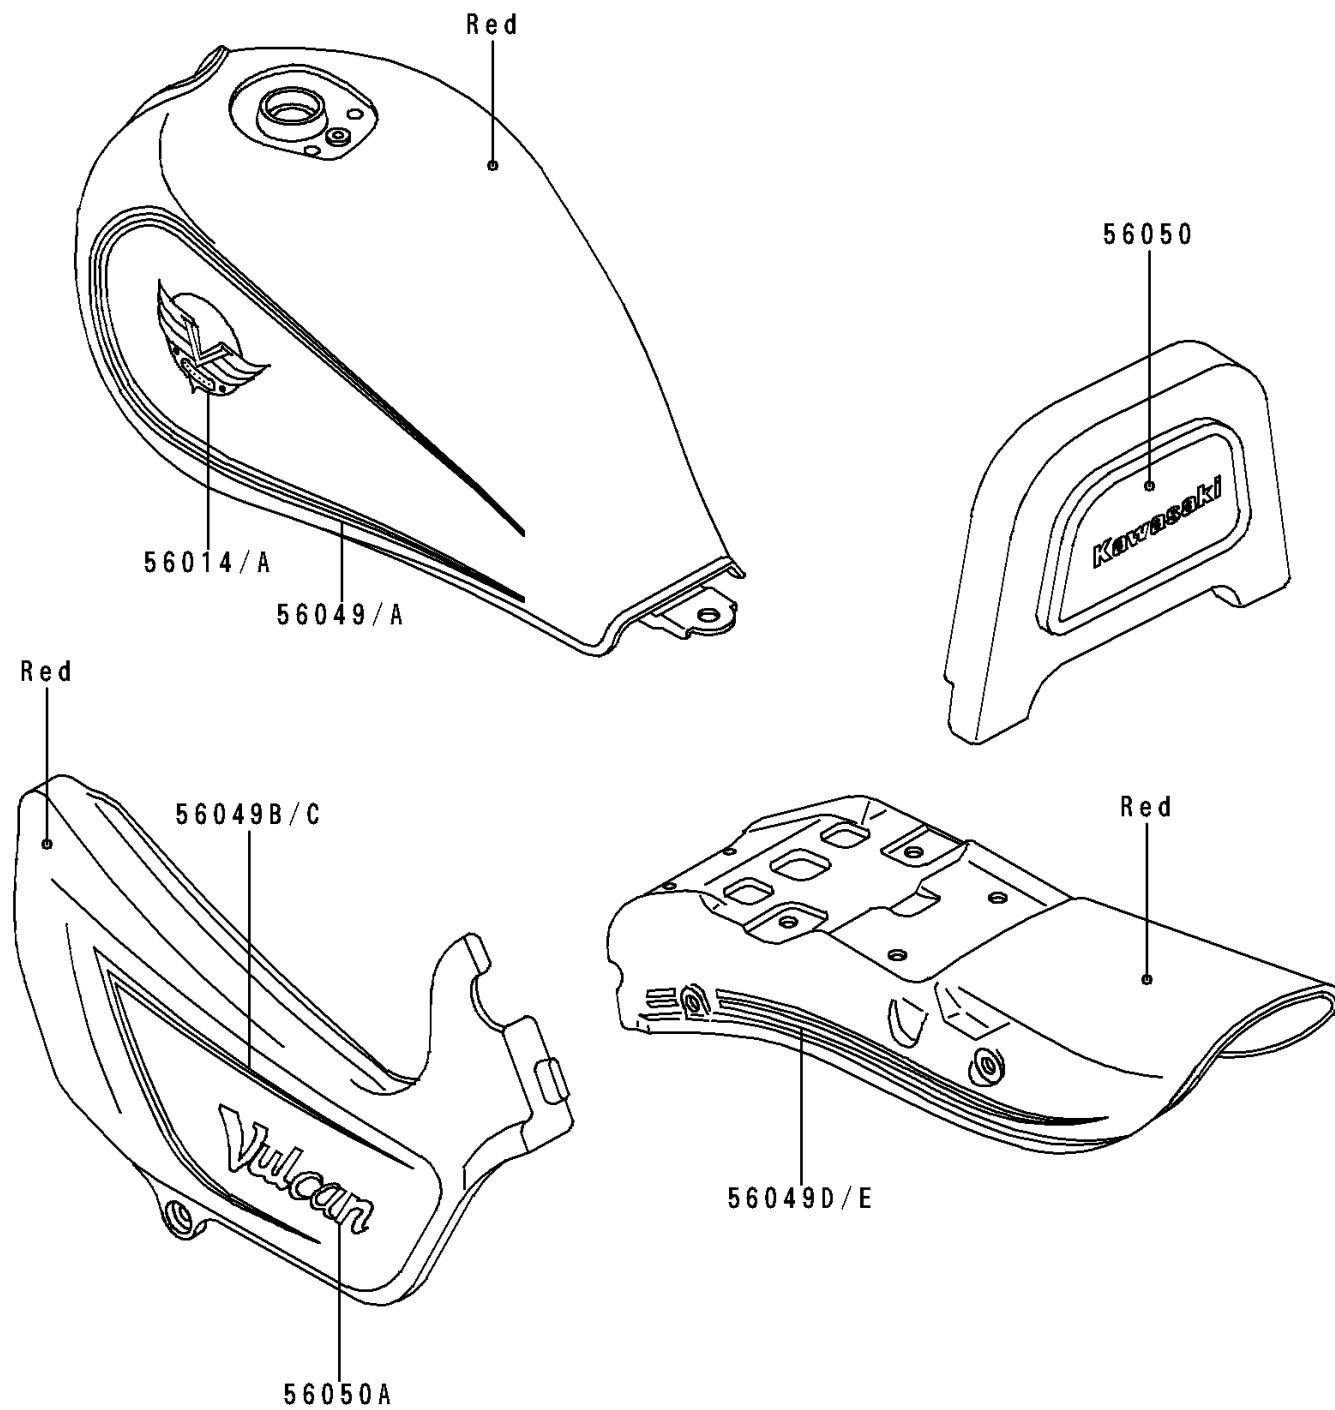

1990 Vulcan® 500 PARTS DIAGRAM

Decals(EN500-A1)(Red)

F2861A

1990 Vulcan® 500 PARTS LIST

Decals(EN500-A1)(Red)

ITEM NAME	PART NUMBER	QUANTITY
EMBLEM,FUEL TANK,LH (Ref # 56014)	56014-1250	1
EMBLEM,FUEL TANK,RH (Ref # 56014A)	56014-1258	1
PATTERN,FUEL TANK,LH (Ref # 56049)	56049-1530	1
PATTERN,FUEL TANK,RH (Ref # 56049A)	56049-1531	1
PATTERN,SIDE COVER,LH (Ref # 56049B)	56049-1532	1
PATTERN,SIDE COVER,RH (Ref # 56049C)	56049-1533	1
PATTERN,RR FENDER,LH (Ref # 56049D)	56049-1534	1
PATTERN,RR FENDER,RH (Ref # 56049E)	56049-1535	1
MARK,BACK REST (Ref # 56050)	56050-1493	1
MARK,SIDE COVER,VULCAN (Ref # 56050A)	56050-1496	1