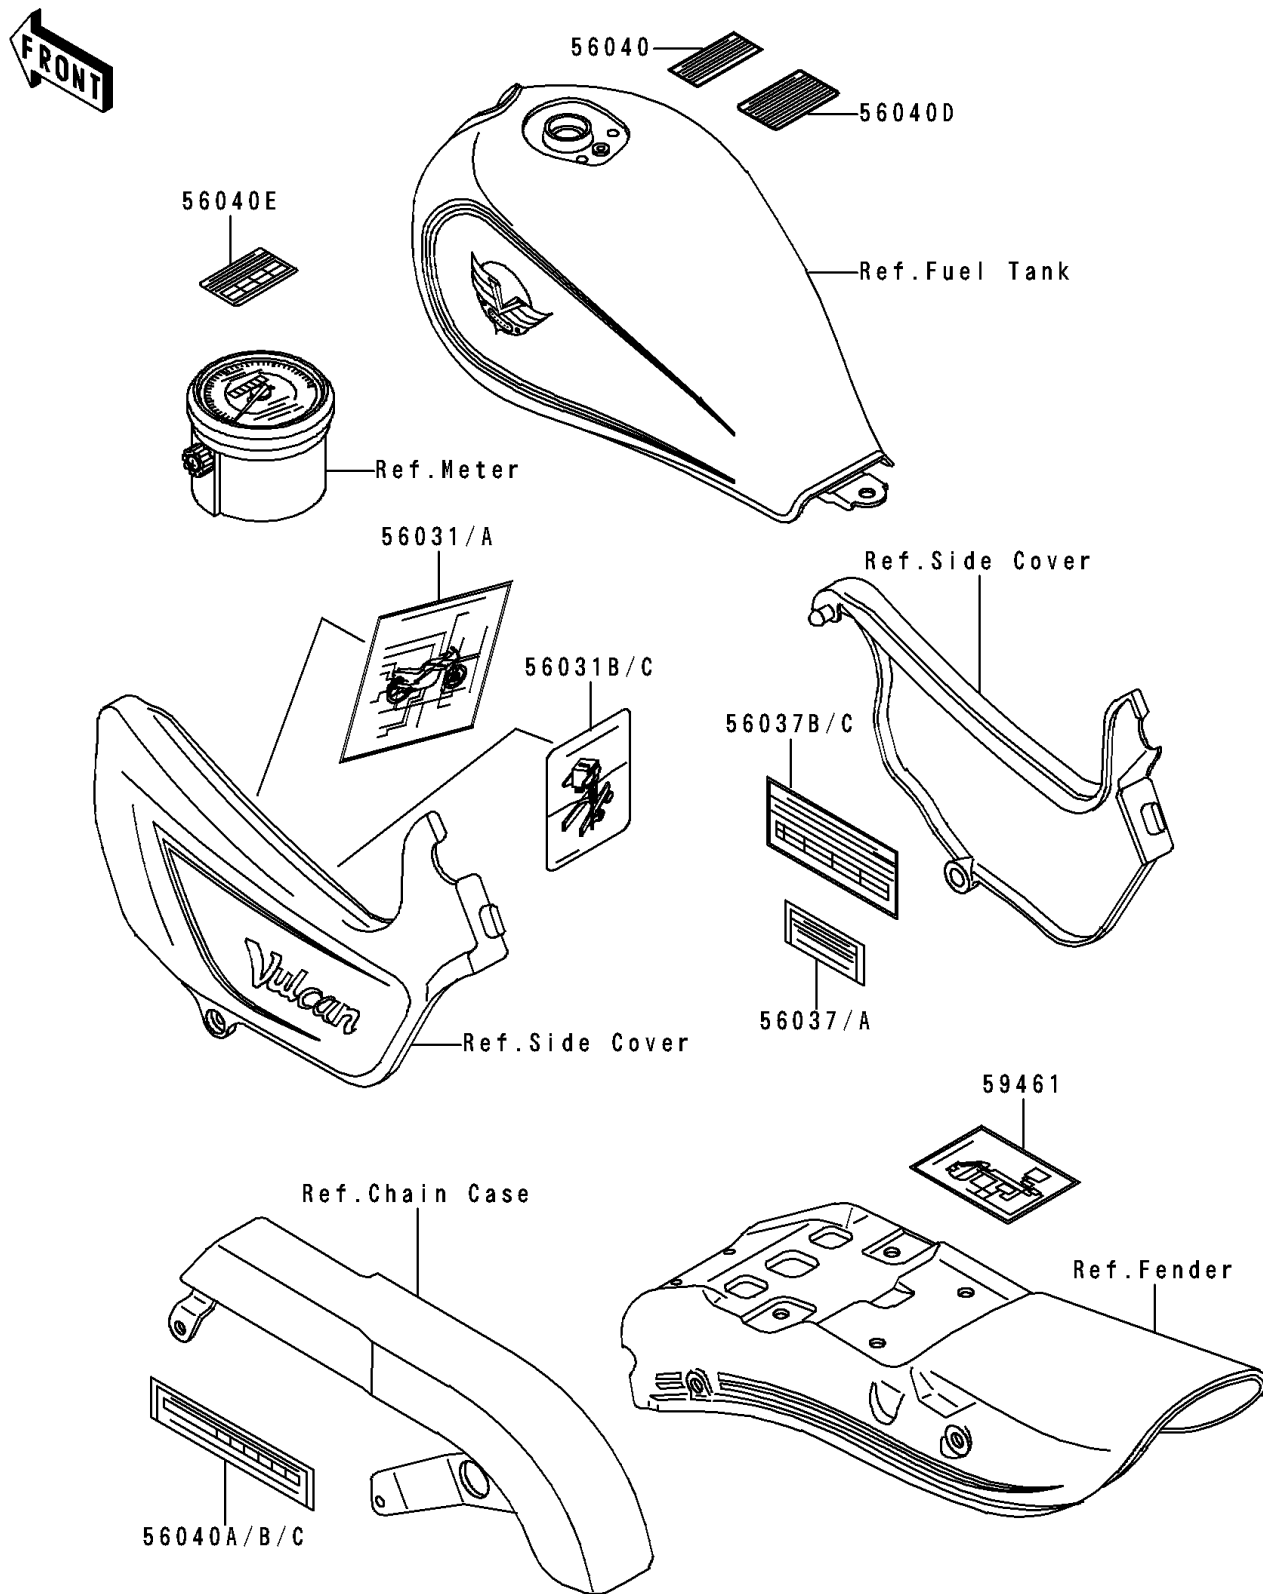

## 1990 Vulcan® 500 PARTS DIAGRAM

Labels

F2860

## 1990 Vulcan® 500 PARTS LIST

Labels

ITEM NAME	PART NUMBER	QUANTITY
LABEL-MANUAL,DAILY SAFETY (Ref # 56031)	56031-1393	1
LABEL-MANUAL,BATTERY VENT (Ref # 56031B)	56031-1678	1
LABEL-SPECIFICATION,OIL FILTER (Ref # 56037)	56037-1301	1
LABEL-SPECIFICATION,TIRE&LOAD (Ref # 56037B)	56037-1432	1
LABEL-WARNING,BREAK IN CAUTION (Ref # 56040)	56040-1008	1
LABEL-WARNING,BELT (Ref # 56040A)	56040-1027	1
LABEL-WARNING,BREAK IN CAUTION (Ref # 56040E)	56040-1311	1
LABEL-WARNING,EVAPO (Ref # 56040D)	56040-1121	1
LABEL-CERTIFICATION,EVAPO ROUT (Ref # 59461)	59461-1528	1