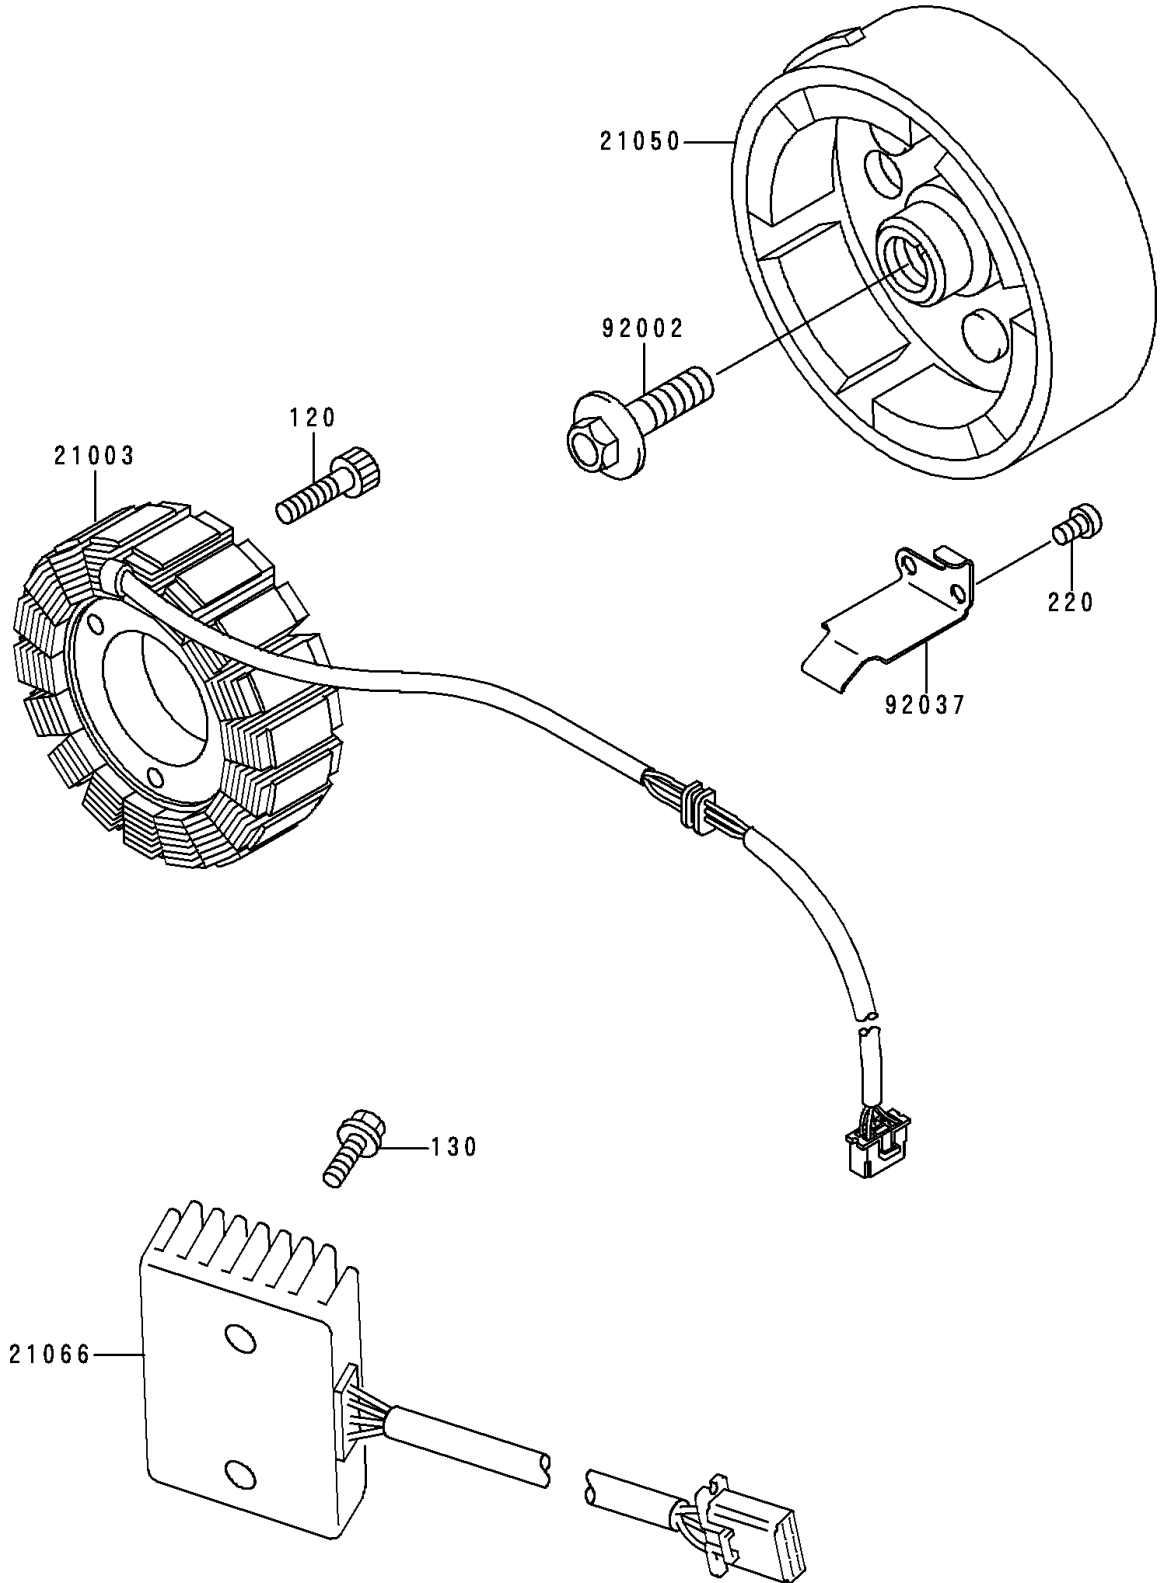

## 1990 Vulcan® 500 PARTS DIAGRAM

Generator

E1810

## 1990 Vulcan® 500 PARTS LIST

Generator

ITEM NAME	PART NUMBER	QUANTITY
BOLT-SOCKET,6X25 (Ref # 120)	120P0625	1
BOLT-FLANGED,6X25 (Ref # 130)	130B0625	1
SCREW-PAN-CROS (Ref # 220)	220B0510	1
STATOR (Ref # 21003)	21003-1123	1
FLYWHEEL (Ref # 21050)	21050-1110	1
REGULATOR-VOLTAGE (Ref # 21066)	21066-1030	1
BOLT,FLANGED,10X36 (Ref # 92002)	92002-1457	1
CLAMP,GENERATOR LEAD (Ref # 92037)	92037-1630	1