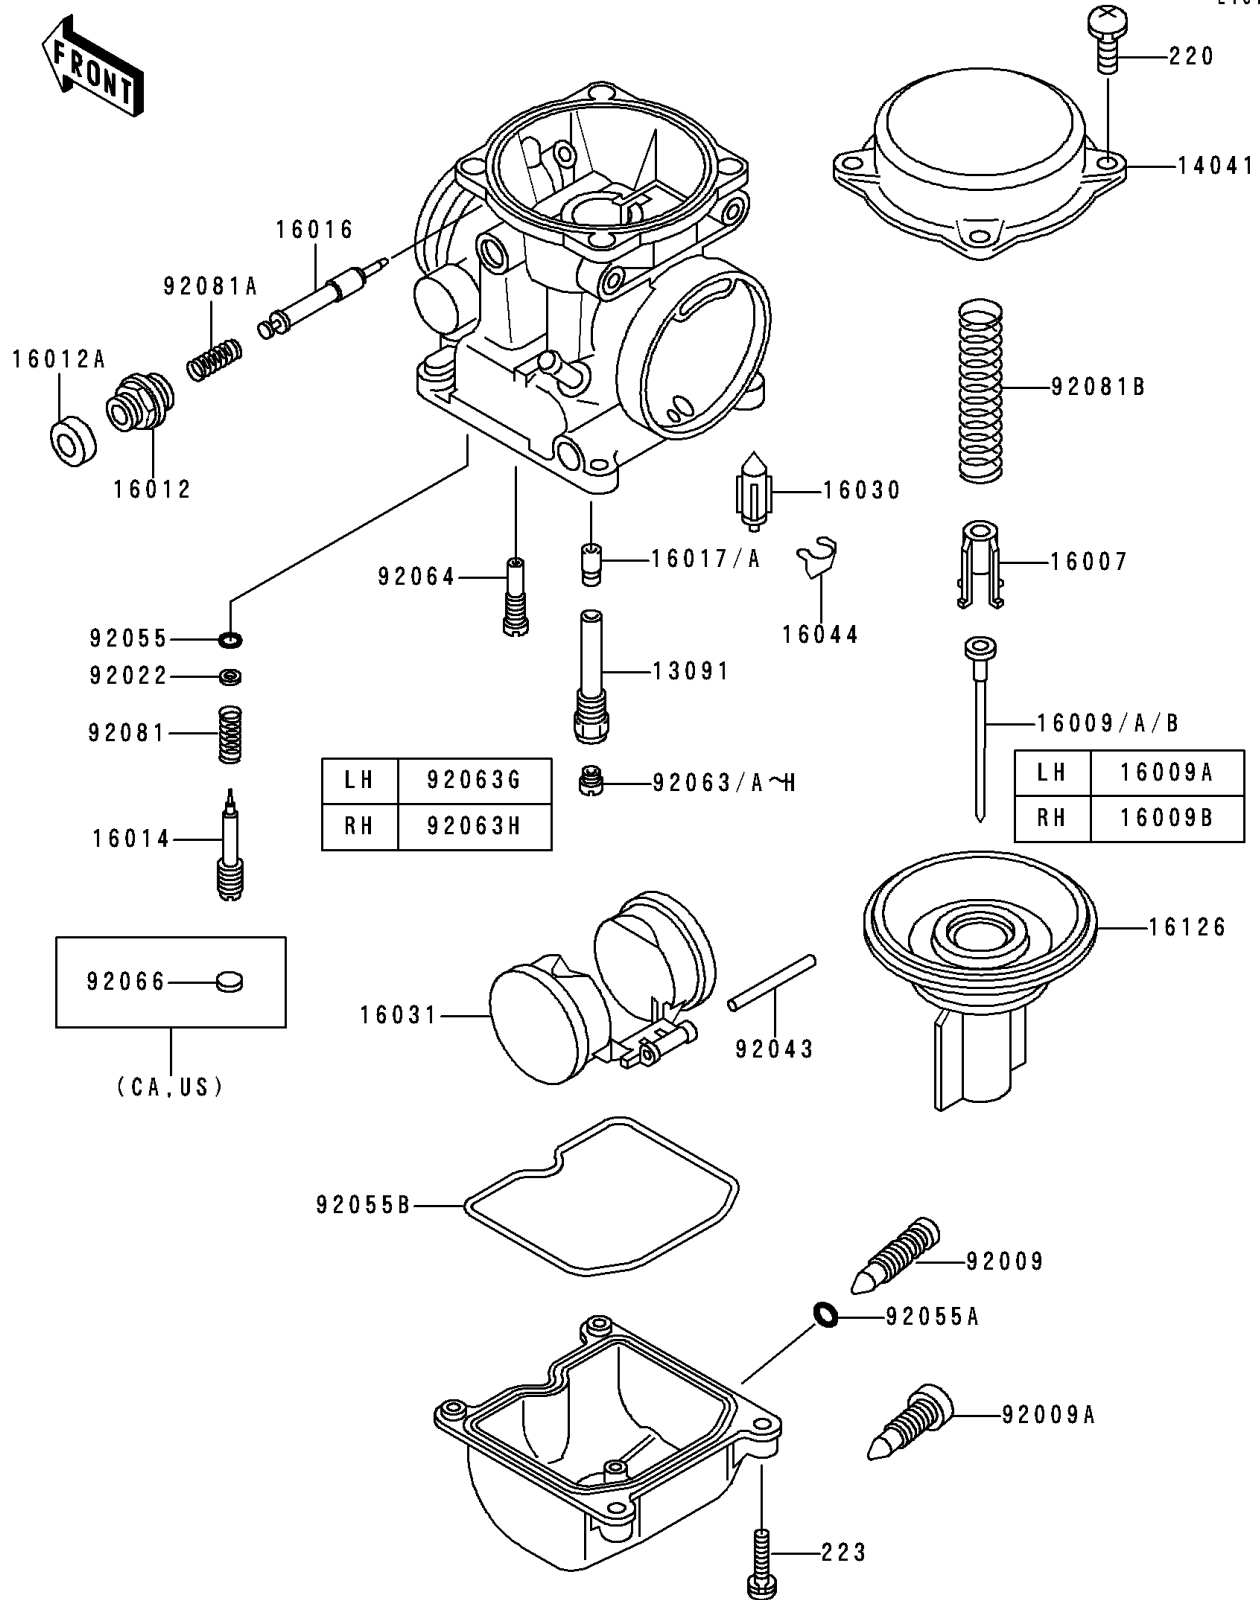

## 1990 Vulcan® 500 PARTS DIAGRAM

Carburetor Parts

E1612

## 1990 Vulcan® 500 PARTS LIST

### Carburetor Parts

ITEM NAME	PART NUMBER	QUANTITY
HOLDER,NEEDLE JET (Ref # 13091)	13091-1425	1
COVER-COMP,MIXING CHAMBER (Ref # 14041)	14041-1065	1
SEAT-SPRING,VALVE (Ref # 16007)	16007-1117	1
NEEDLE-JET,N60Q (Ref # 16009)	16009-1615	1
CAP-STARTER PLUNGER (Ref # 16012)	16012-1051	1
CAP-STARTER PLUNGER (Ref # 16012A)	16012-1052	1
SCREW-PILOT AIR (Ref # 16014)	16014-1054	1
PLUNGER,STARTER (Ref # 16016)	16016-1077	1
JET-NEEDLE (Ref # 16017)	16017-1059	1
VALVE-FLOAT (Ref # 16030)	16030-1007	1
FLOAT (Ref # 16031)	16031-1056	1
CLAMP,FLOAT VALVE (Ref # 16044)	16044-007	1
VALVE,VACUUM,60PS (Ref # 16126)	16126-1173	1
SCREW,DRAIN,M6X1.0 (Ref # 92009)	92009-1095	1
SCREW,DRAIN,M6X0.75 (Ref # 92009A)	92009-1551	1
WASHER,PLAIN (Ref # 92022)	92022-1003	1
PIN,FLOAT (Ref # 92043)	92043-1207	1
RING-O,PILOT ADJUST (Ref # 92055)	92055-1002	1
RING-O,DRAIN SCREW (Ref # 92055A)	92055-1053	1
RING-O,FLOAT CHAMBER (Ref # 92055B)	92055-1222	1
JET-MAIN,#118 (Ref # 92063B)	92063-1071	1
JET-MAIN,#120 (Ref # 92063C)	92063-1072	1
JET-MAIN,#110 (Ref # 92063D)	92063-1114	1
SCREW-PAN-CROS (Ref # 220)	220B0408	1
SCREW-PAN-WS-CROS (Ref # 223)	223C0416	1
JET-MAIN,#108 (Ref # 92063F)	92063-1116	1
JET-MAIN,#112 (Ref # 92063G)	92063-1117	1
JET-MAIN,#115 (Ref # 92063H)	92063-1118	1
JET-PILOT,#35 (Ref # 92064)	92064-1101	1

## 1990 Vulcan® 500 PARTS LIST

Carburetor Parts

ITEM NAME	PART NUMBER	QUANTITY
PLUG,PILOT AIR SCREW,6.9X2 (Ref # 92066)	92066-1051	1
SPRING,PILOT ADJUST SCREW (Ref # 92081)	92081-1002	1
SPRING,STARTER PLUNGER (Ref # 92081A)	92081-1618	1
SPRING,VACUUM VALVE (Ref # 92081B)	92081-1874	1
CIRCLIP-TYPE-E,4MM (Ref # 482)	482L4000	1