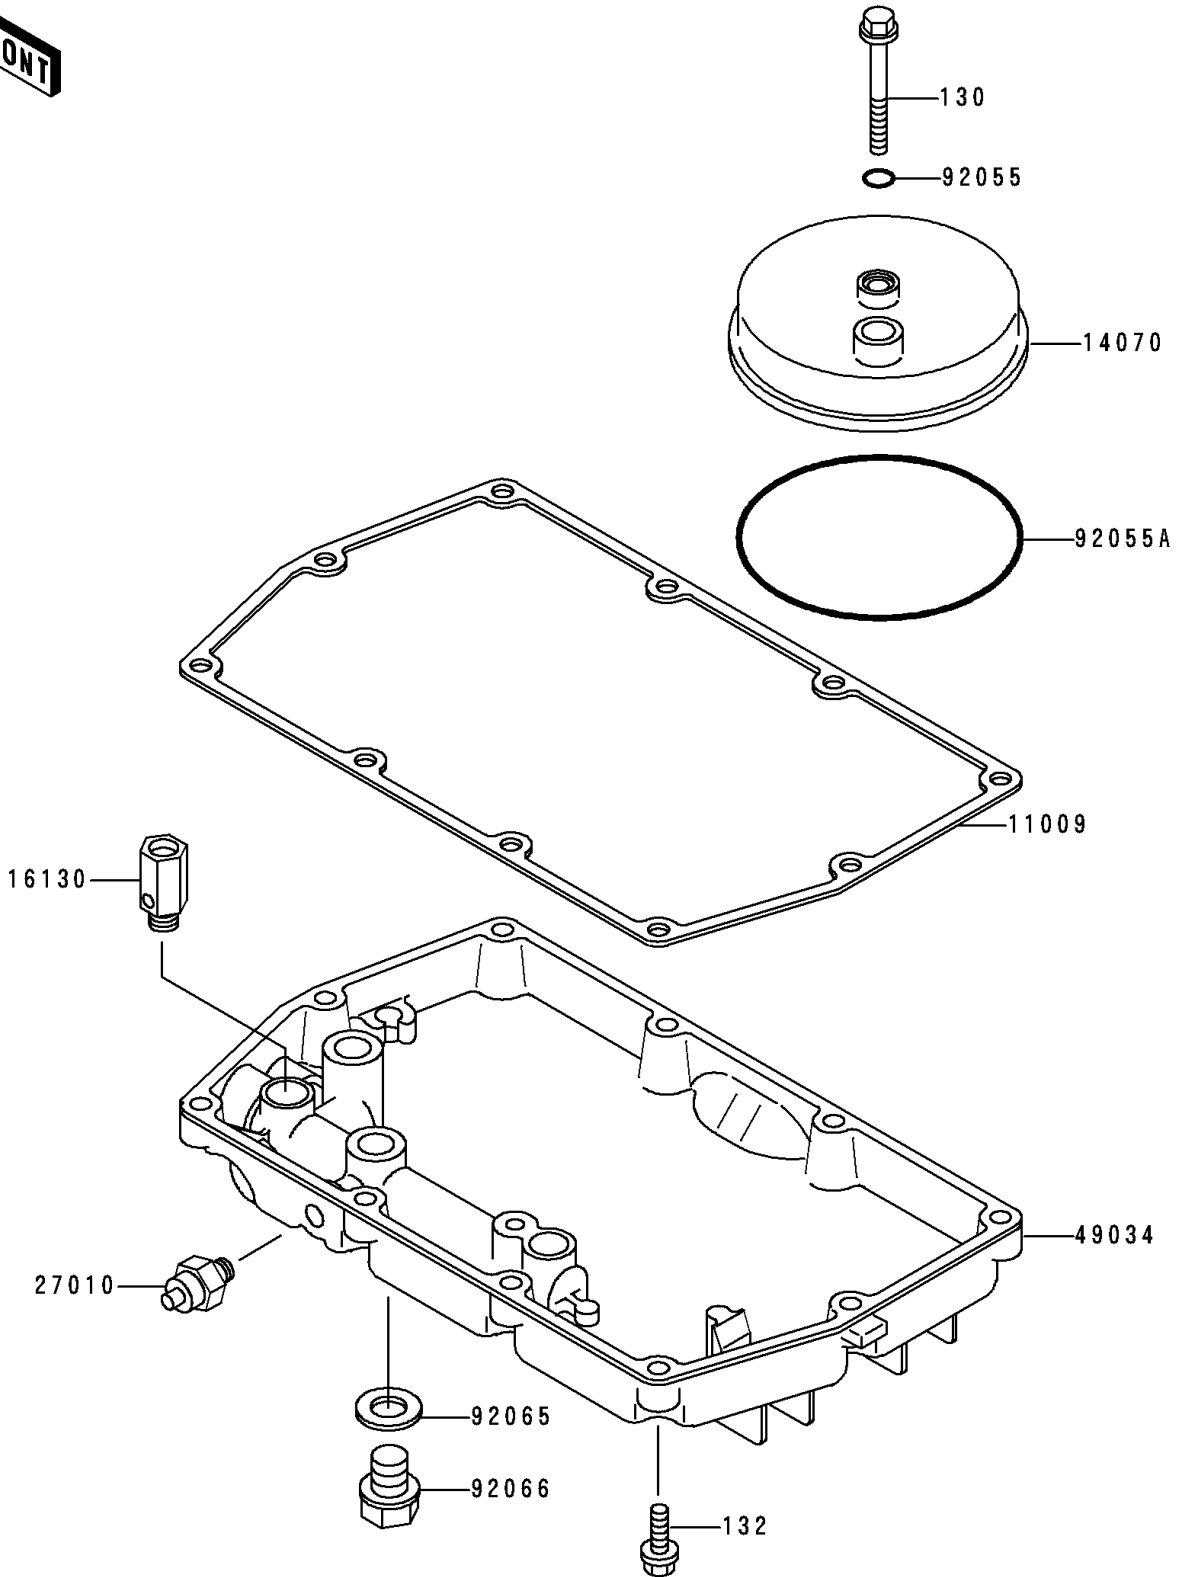

1990 Vulcan® 500 PARTS DIAGRAM

Breather Cover/Oil Pan

E 1432

1990 Vulcan® 500 PARTS LIST

Breather Cover/Oil Pan

ITEM NAME	PART NUMBER	QUANTITY
BOLT-FLANGED (Ref # 130)	130Y0645	1
BOLT-FLANGED-SMALL (Ref # 132)	132Y0625	1
GASKET,OIL PAN (Ref # 11009)	11009-1837	1
BODY-BREATHER (Ref # 14070)	14070-1058	1
VALVE-ASSY-RELIEF (Ref # 16130)	16130-1001	1
SWITCH,OIL PRESSURE (Ref # 27010)	27010-1313	1
PAN-OIL (Ref # 49034)	49034-1071	1
RING-O,6MM (Ref # 92055)	92055-1089	1
RING-O,BREATHER BODY (Ref # 92055A)	92055-1284	1
GASKET,12X22X2,DRAIN PLUG (Ref # 92065)	92065-097	1
PLUG,OIL DRAIN,12X15 (Ref # 92066)	92066-1174	1