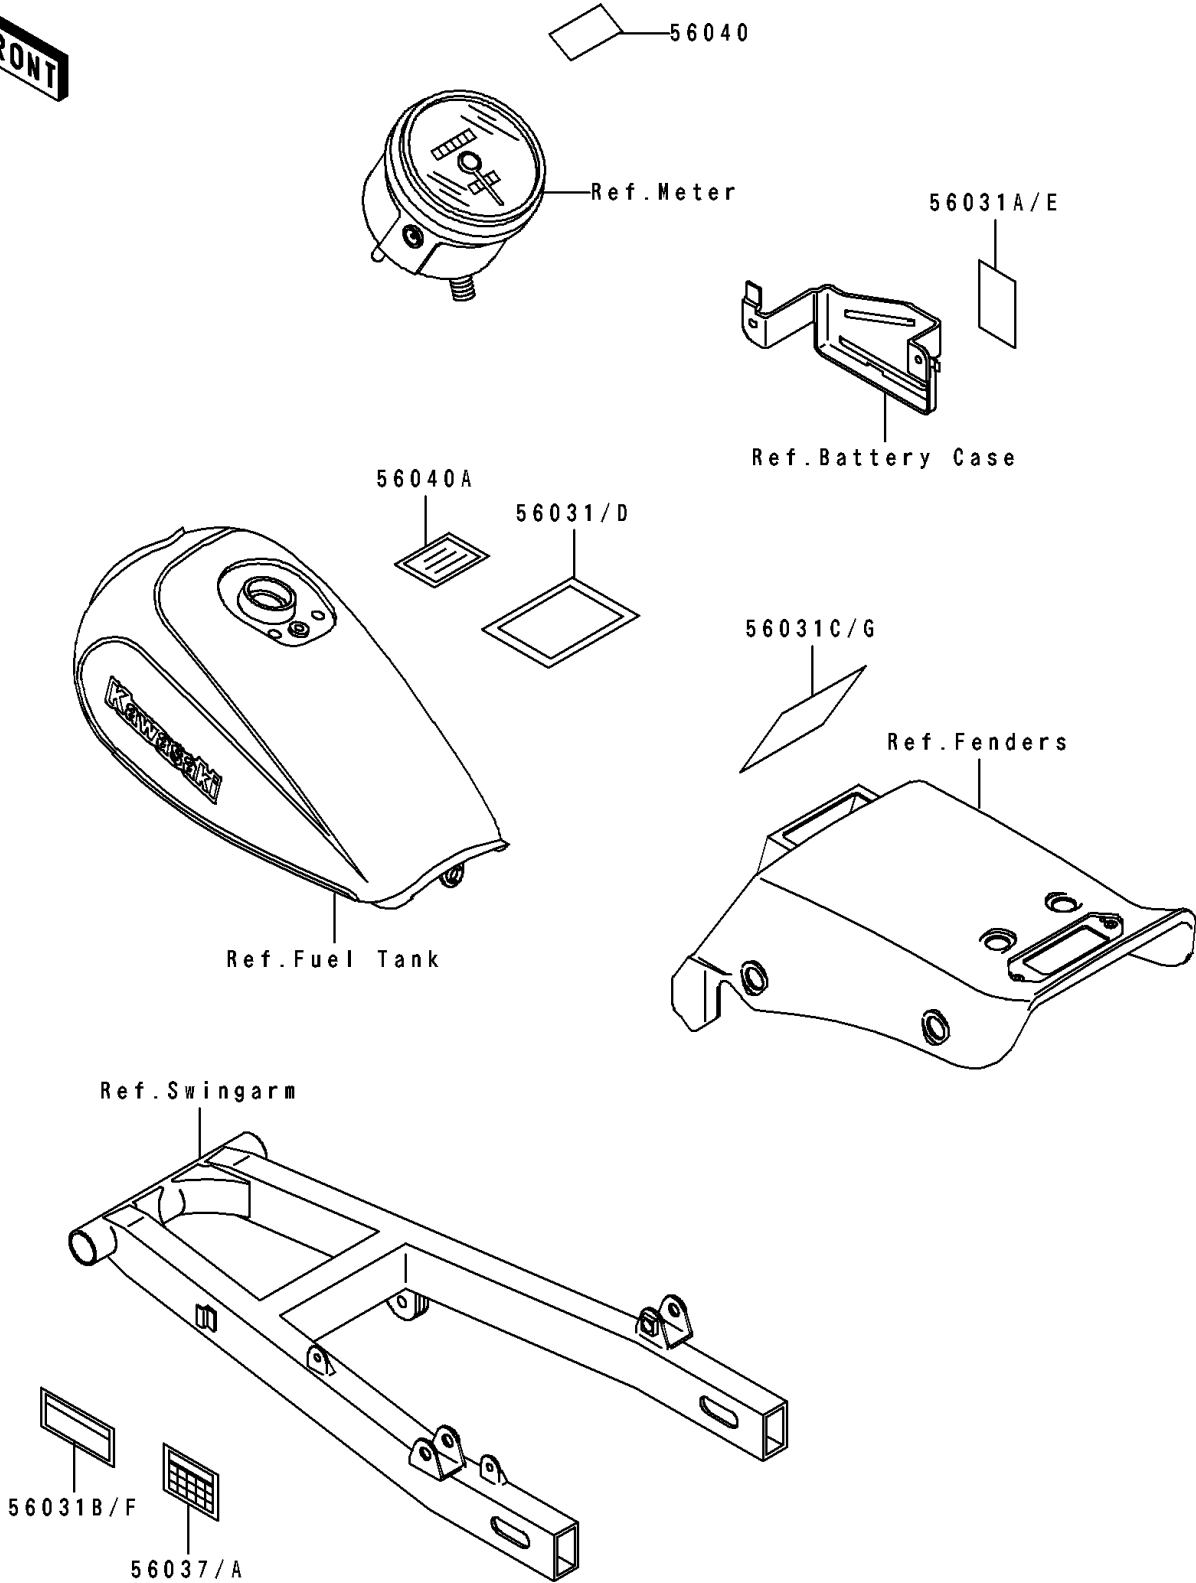

1991 250 HS PARTS DIAGRAM

Labels

F 2860

1991 250 HS PARTS LIST

Labels

ITEM NAME	PART NUMBER	QUANTITY
LABEL-MANUAL,OIL&OIL FILTER (Ref # 56031)	56031-1451	1
LABEL-MANUAL,BATTERY VENT (Ref # 56031A)	56031-1564	1
LABEL-MANUAL,CHAIN INFO (Ref # 56031B)	56031-1565	1
LABEL-MANUAL,DAILY SAFETY (Ref # 56031C)	56031-1568	1
LABEL-MANUAL,OIL&OIL FILTER (Ref # 56031D)	56031-1754	1
LABEL-MANUAL,BATTERY VENT (Ref # 56031E)	56031-1755	1
LABEL-MANUAL,CHAIN (Ref # 56031F)	56031-1756	1
LABEL-MANUAL,DAILY SAFETY (Ref # 56031G)	56031-1757	1
LABEL-SPECIFICATION,TIRE&LOAD (Ref # 56037)	56037-1519	1
LABEL-SPECIFICATION,TIRE&LOAD (Ref # 56037A)	56037-1536	1
LABEL-WARNING,BREAK IN CAUTION (Ref # 56040)	56040-1007	1
LABEL-WARNING,EVAPO (Ref # 56040A)	56040-1121	1