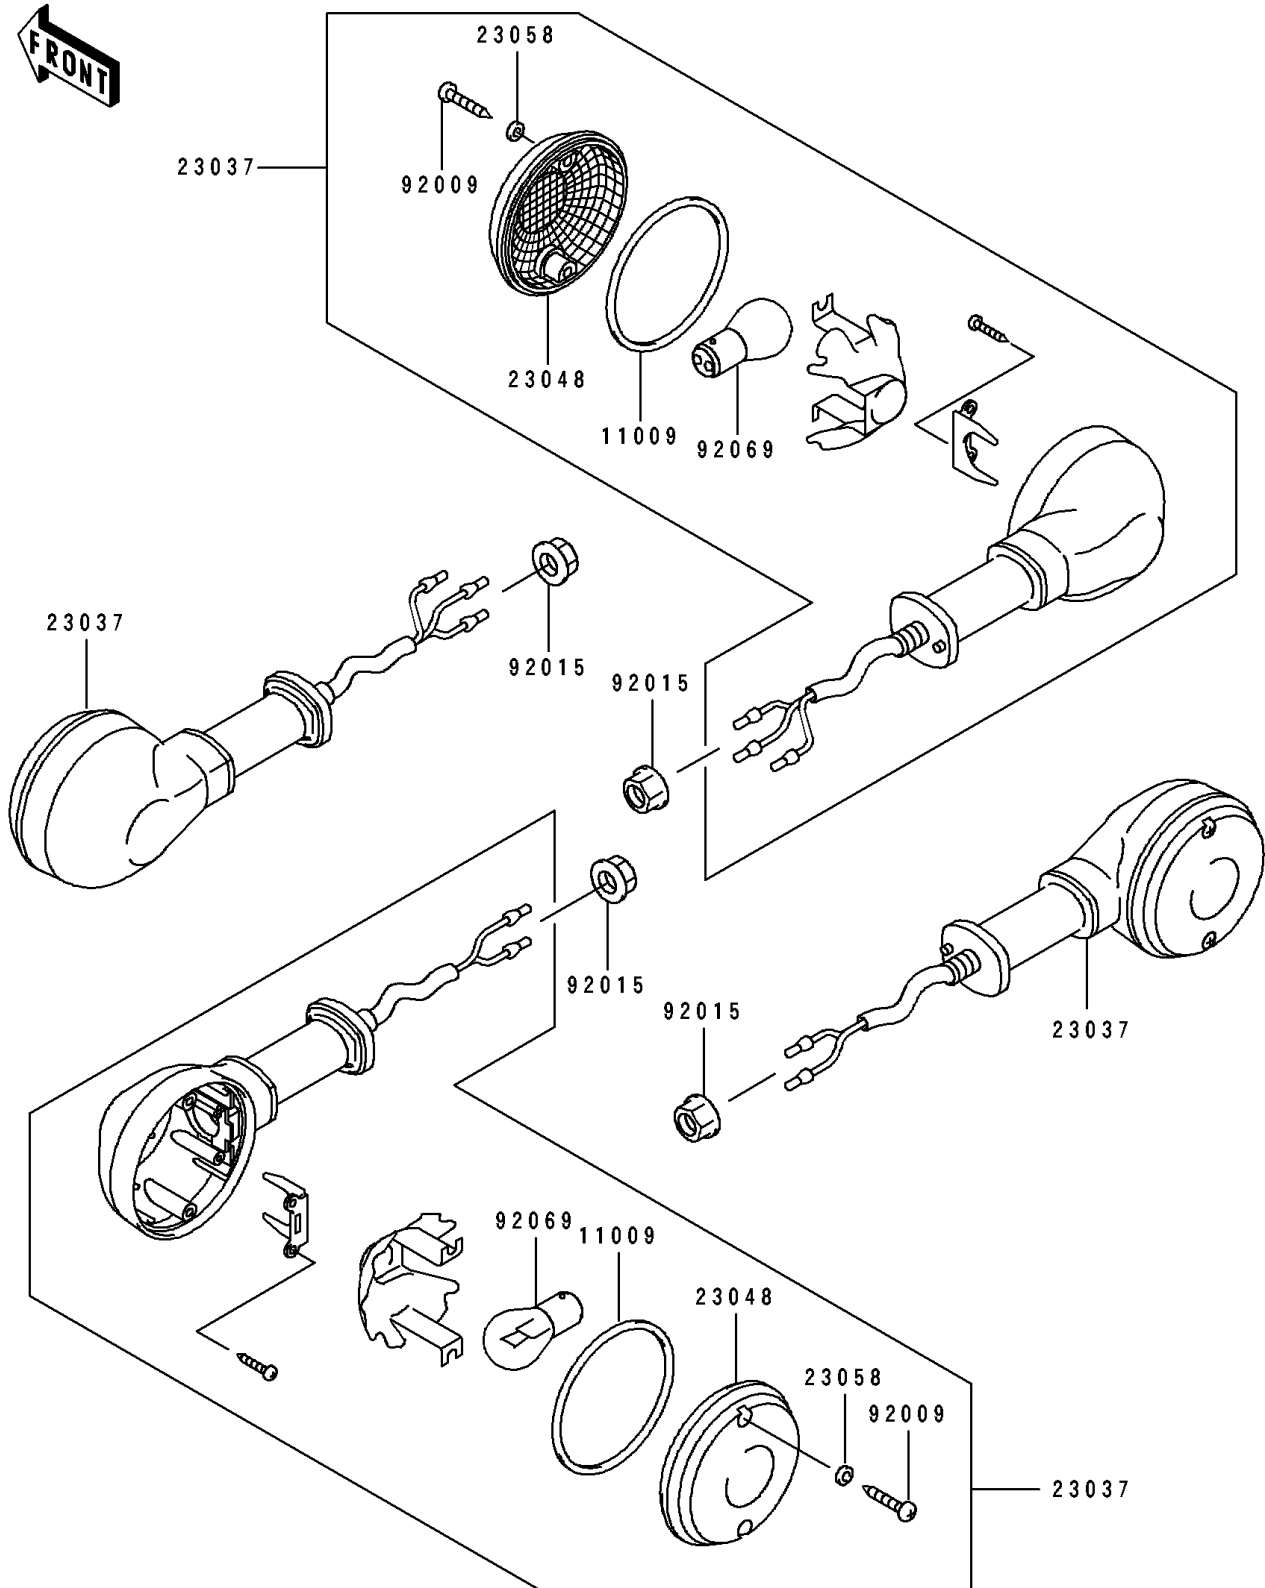

## 1991 250 HS PARTS DIAGRAM

Turn Signals

F2730

## 1991 250 HS PARTS LIST

Turn Signals

ITEM NAME	PART NUMBER	QUANTITY
GASKET,SIGNAL LAMP (Ref # 11009)	11009-1413	1
LAMP-ASSY-SIGNAL (Ref # 23037)	23037-1226	1
LENS-SIGNAL LAMP (Ref # 23048)	23048-1066	1
WASHER,PLAIN,4MM (Ref # 23058)	23058-002	1
SCREW,TAPPING,4X25 (Ref # 92009)	92009-1069	1
NUT,FLANGED,10MM (Ref # 92015)	92015-1428	1
BULB,12V 32CP(23W) (Ref # 92069)	92069-055	1