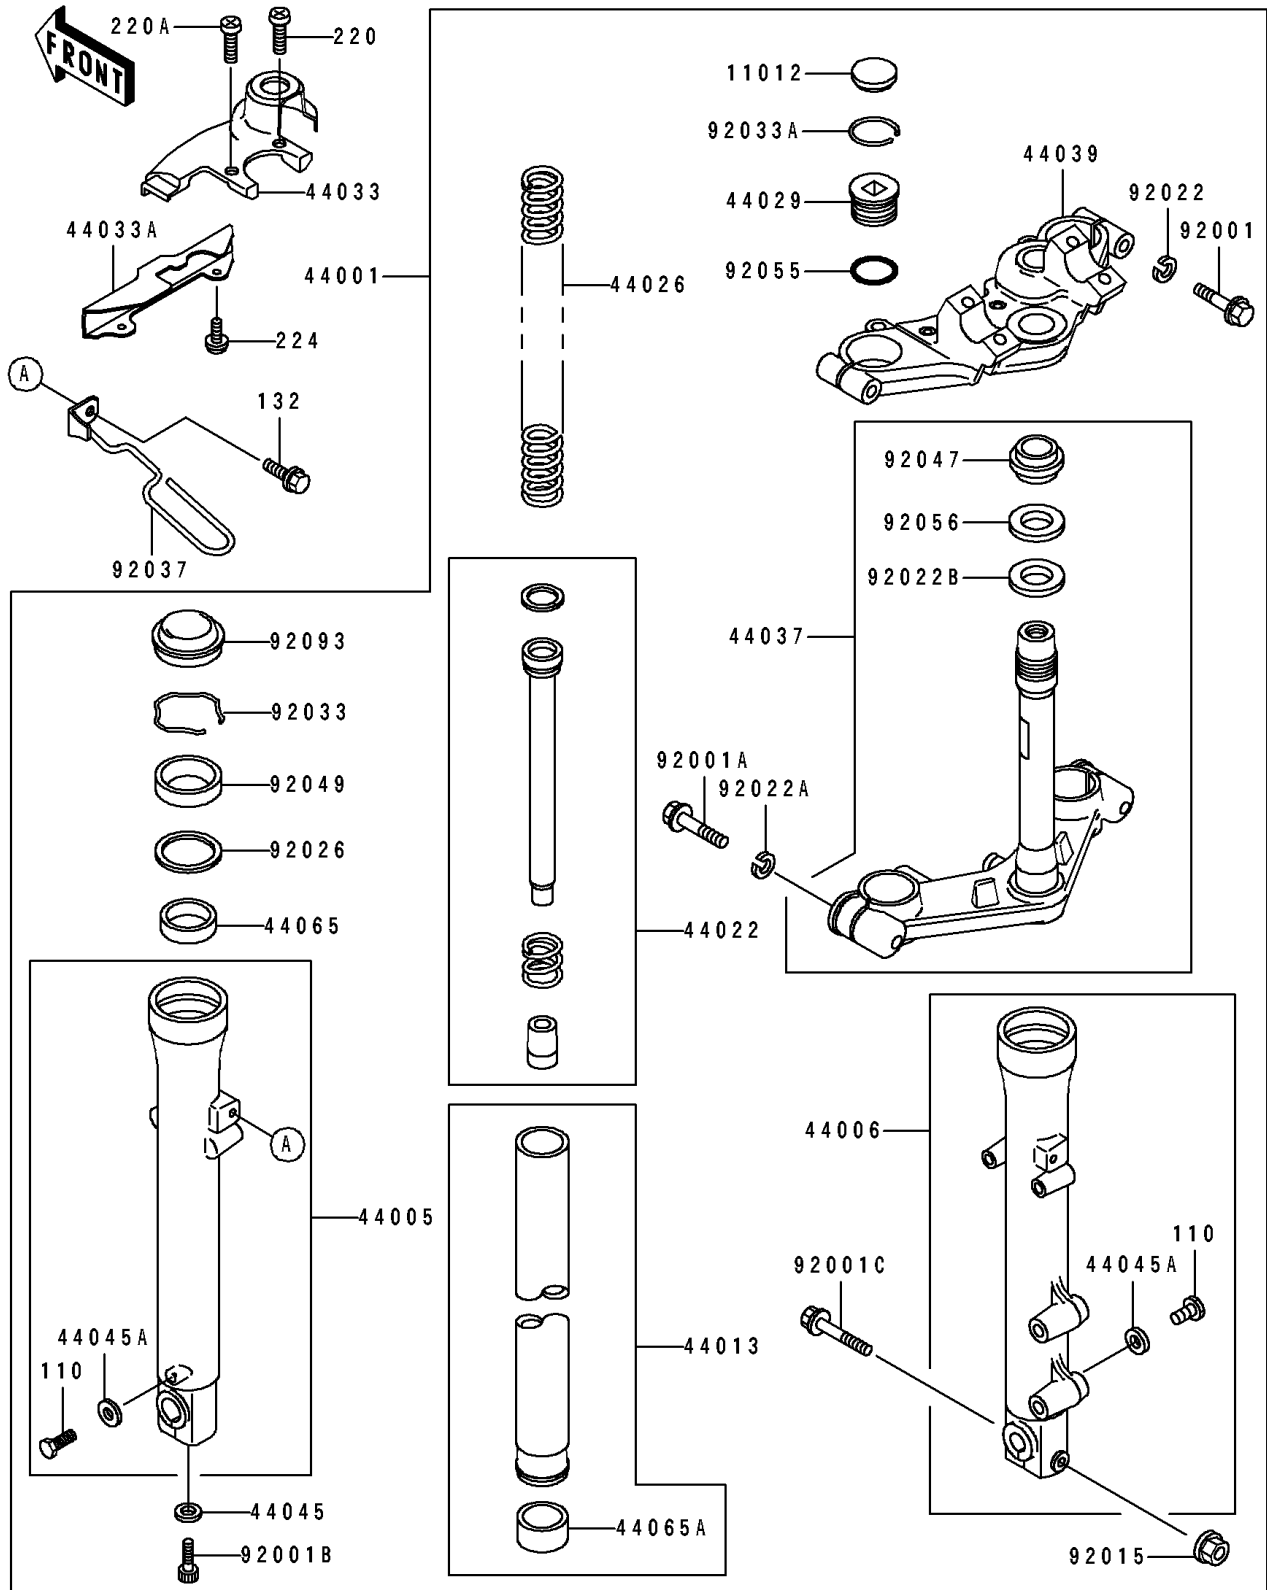

1991 250 HS PARTS DIAGRAM

Front Fork

F2340

1991 250 HS PARTS LIST

Front Fork

ITEM NAME	PART NUMBER	QUANTITY
CAP,FORK TOP (Ref # 11012)	11012-1620	1
FORK-FRONT (Ref # 44001)	44001-1666	1
PIPE-LEFT FORK OUTER (Ref # 44005)	44005-1266	1
PIPE-RIGHT FORK OUTER (Ref # 44006)	44006-1263	1
PIPE-FORK INNER (Ref # 44013)	44013-1270	1
CYLINDER-FORK (Ref # 44022)	44022-1217	1
SPRING-FRONT FORK (Ref # 44026)	44026-1374	1
SEAT-FORK SPRING (Ref # 44029)	44029-1124	1
COVER-FORK,UPPER BRACKET (Ref # 44033)	44033-1176	1
COVER-FORK (Ref # 44033A)	44033-1181	1
HOLDER-FORK UNDER (Ref # 44037)	44037-1222	1
HOLDER-FORK UPPER (Ref # 44039)	44039-1159	1
GASKET,FORK CYLINDER BOLT (Ref # 44045)	44045-051	1
GASKET,DRAIN PLUG (Ref # 44045A)	44045-052	1
BUSHING-FRONT FORK (Ref # 44065)	44065-1068	1
BUSHING-FRONT FORK,INNER PIPE (Ref # 44065A)	44065-1069	1
BOLT,8X40 (Ref # 92001)	92001-1063	1
BOLT,10X40 (Ref # 92001A)	92001-1454	1
BOLT,FORK CYLINDER (Ref # 92001B)	92001-1464	1
BOLT,FLANGED,8X50 (Ref # 92001C)	92001-1486	1
NUT,FLANGED,8MM (Ref # 92015)	92015-1055	1
WASHER,SPRING,8MM (Ref # 92022)	92022-1703	1
WASHER,SPRING,10MM (Ref # 92022A)	92022-1704	1
WASHER,30.5X50X0.6 (Ref # 92022B)	92022-231	1
SPACER,FORK (Ref # 92026)	92026-1038	1
RING-SNAP,FORK (Ref # 92033)	92033-1219	1
RING-SNAP,FORK TOP (Ref # 92033A)	92033-1220	1
CLAMP,CABLE (Ref # 92037)	92037-1922	1
RACE,STEERING STEM BEARING (Ref # 92047)	92047-012	1

1991 250 HS PARTS LIST

Front Fork

ITEM NAME	PART NUMBER	QUANTITY
SEAL-OIL,FORK (Ref # 92049)	92049-1226	1
RING-O,FORK SPRING SEAT (Ref # 92055)	92055-1359	1
SEAL-OIL,STEERING STEM (Ref # 92056)	92056-003	1
SEAL,FORK (Ref # 92093)	92093-1196	1
BOLT,6X8 (Ref # 110)	110B0608	1
BOLT-FLANGED-SMALL (Ref # 132)	132E0610	1
SCREW-PAN-CROS (Ref # 220)	220E0510	1
SCREW-PAN-CROS,5X18 (Ref # 220A)	220E0518	1
SCREW-PAN-WP-CROS (Ref # 224)	224B0508	1