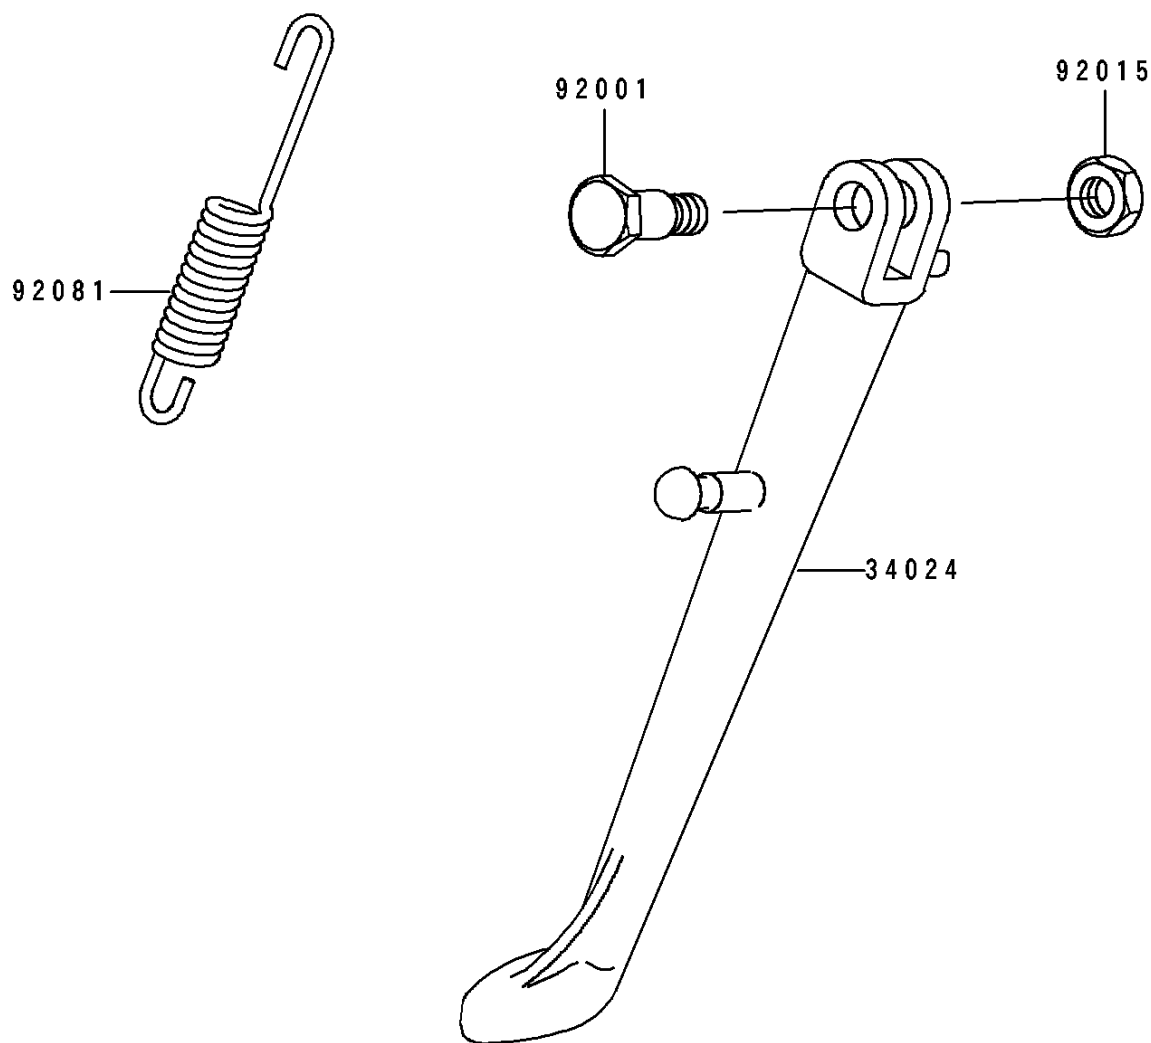

## 1991 250 HS PARTS DIAGRAM

Stand(s)

F2190

## 1991 250 HS PARTS LIST

Stand(s)

ITEM NAME	PART NUMBER	QUANTITY
STAND-SIDE (Ref # 34024)	34024-1232	1
BOLT,SIDE STAND (Ref # 92001)	92001-1788	1
NUT,LOCK,10MM,BLACK (Ref # 92015)	92015-1188	1
SPRING,SIDE STAND (Ref # 92081)	92081-1727	1