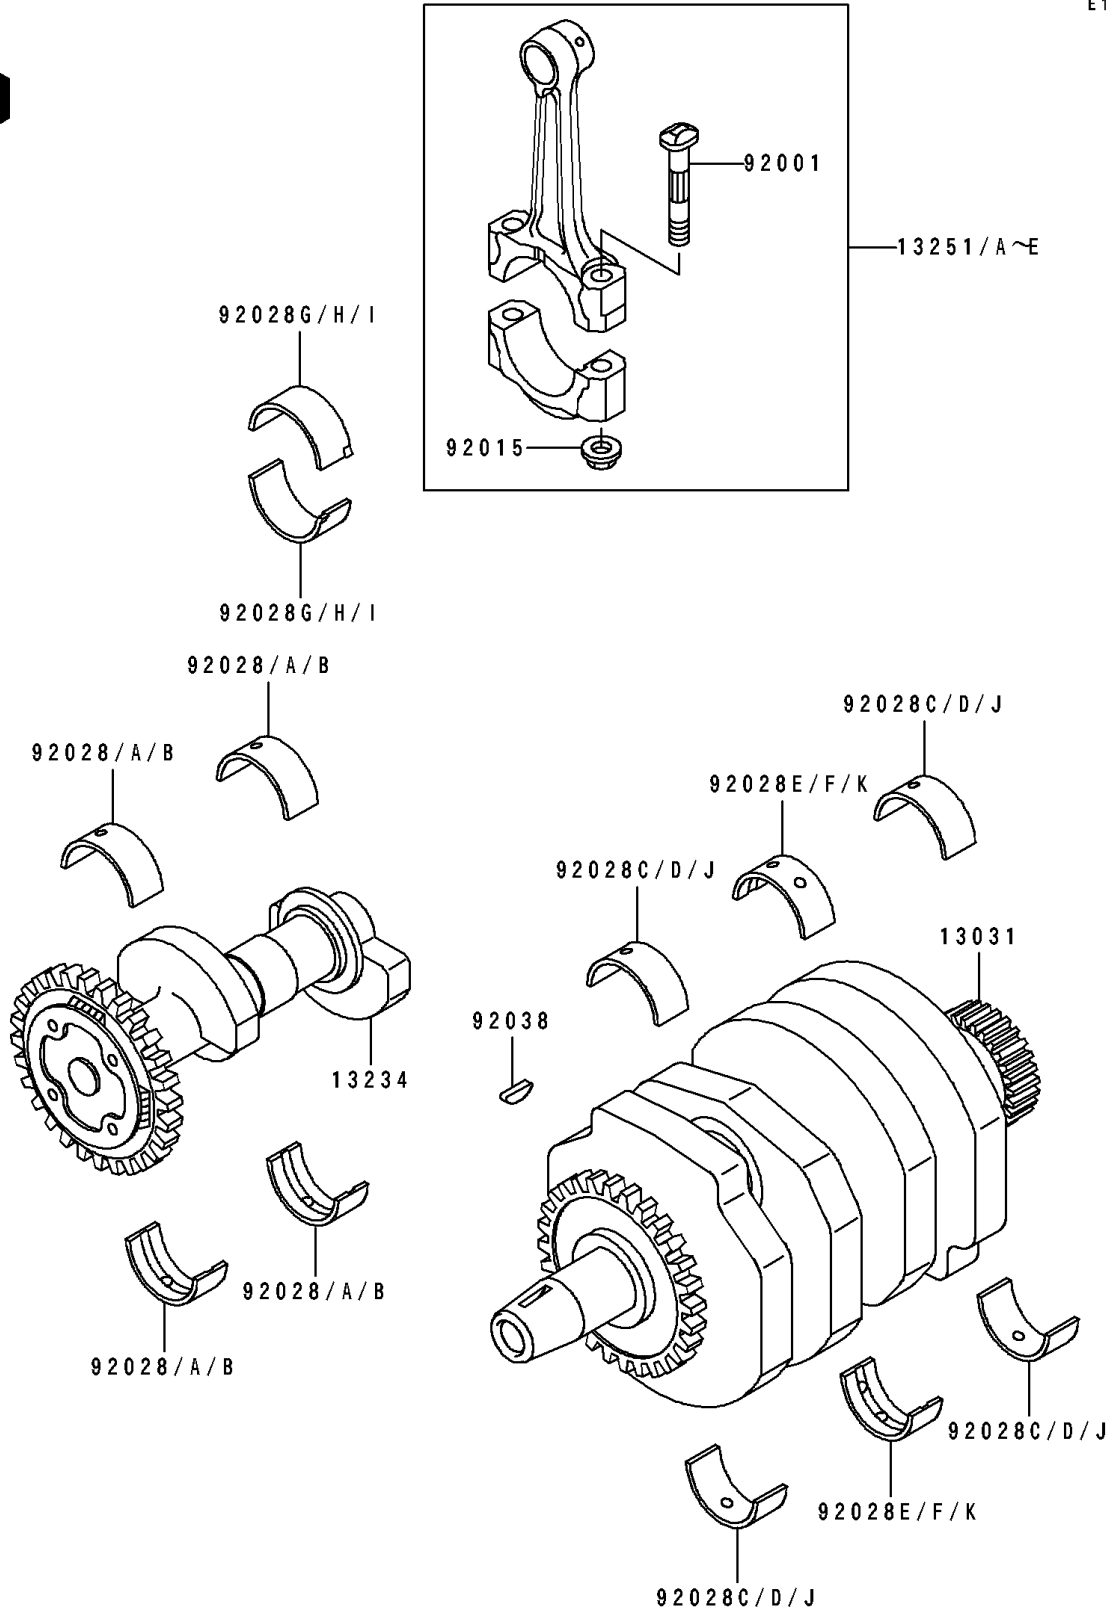

1991 250 HS PARTS DIAGRAM

Crankshaft

E1321

1991 250 HS PARTS LIST

Crankshaft

ITEM NAME	PART NUMBER	QUANTITY
CRANKSHAFT-COMP (Ref # 13031)	13031-1265	1
SHAFT-COMP,BALANCER (Ref # 13234)	13234-1065	1
ROD-ASSY-CONNECTING,F (Ref # 13251)	13251-1083-FF	1
ROD-ASSY-CONNECTING,G (Ref # 13251A)	13251-1083-GG	1
ROD-ASSY-CONNECTING,H (Ref # 13251B)	13251-1083-HH	1
ROD-ASSY-CONNECTING,I (Ref # 13251C)	13251-1083-II	1
ROD-ASSY-CONNECTING,J (Ref # 13251D)	13251-1083-JJ	1
ROD-ASSY-CONNECTING,K (Ref # 13251E)	13251-1083-KK	1
BOLT,CONNECTING ROD,7MM (Ref # 92001)	92001-1793	1
NUT,CONNECTING ROD,7MM (Ref # 92015)	92015-1527	1
BUSHING,BALANCER,BLUE (Ref # 92028)	92028-1422	1
BUSHING,BALANCER,BLACK (Ref # 92028A)	92028-1423	1
BUSHING,BALANCER,BROWN (Ref # 92028B)	92028-1424	1
BUSHING,CRANKSHAFT,#1&3,BLUE (Ref # 92028C)	92028-1486	1
BUSHING,CRANKSHAFT,#1&3,BLACK (Ref # 92028D)	92028-1487	1
BUSHING,CRANKSHAFT,#2,BLUE (Ref # 92028E)	92028-1489	1
BUSHING,CRANKSHAFT,#2,BLACK (Ref # 92028F)	92028-1490	1
BUSHING,CONNECTING ROD,BLUE (Ref # 92028G)	92028-1492	1
BUSHING,CONNECTING ROD,BLACK (Ref # 92028H)	92028-1493	1
BUSHING,CONNECTING ROD,BROWN (Ref # 92028I)	92028-1494	1
BUSHING,CRANKSHAFT,#1&3,YELLOW (Ref # 92028J)	92028-1582	1
BUSHING,CRANKSHAFT,#2,YELLOW (Ref # 92028K)	92028-1586	1
KEY,WOODRUFF (Ref # 92038)	92038-001	1