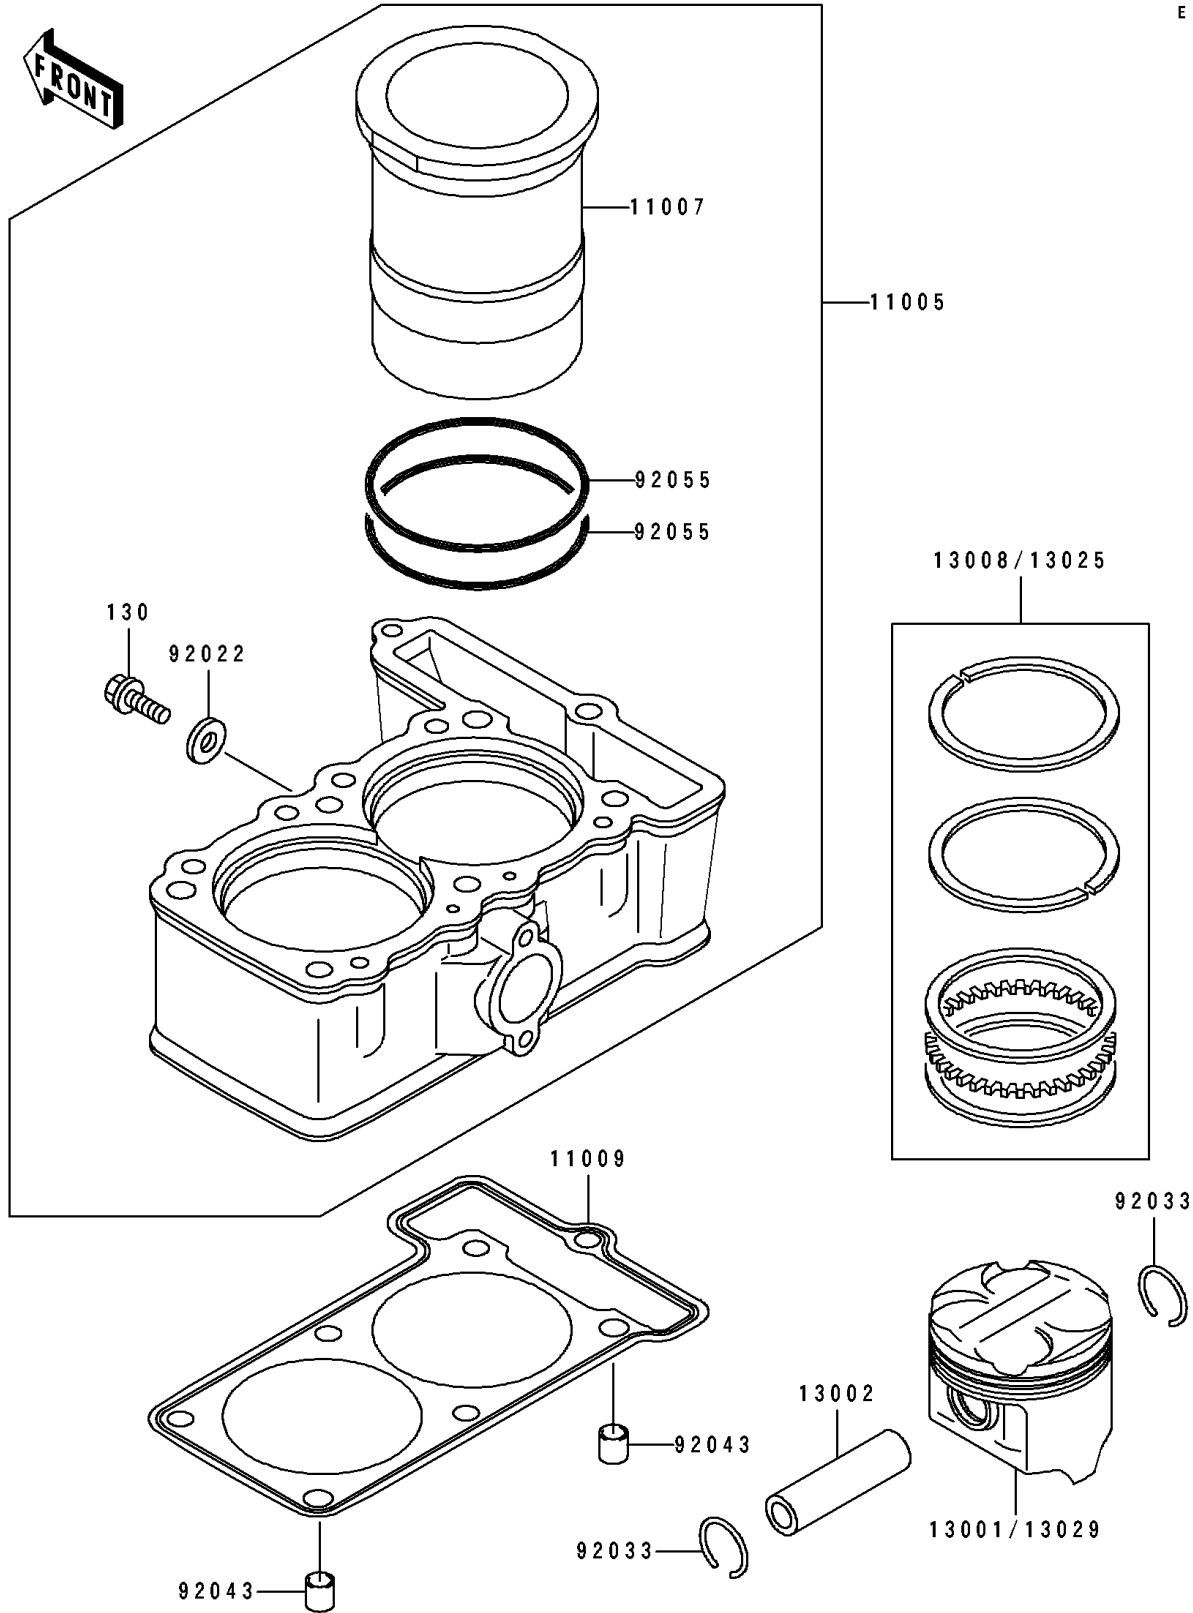

1991 250 HS PARTS DIAGRAM

Cylinder/Piston(s)

E1120

1991 250 HS PARTS LIST

Cylinder/Piston(s)

ITEM NAME	PART NUMBER	QUANTITY
CYLINDER-ENGINE (Ref # 11005)	11005-1623	1
LINER-CYLINDER (Ref # 11007)	11007-1111	1
GASKET,CYLINDER BASE (Ref # 11009)	11009-1572	1
PISTON-ENGINE,STD (Ref # 13001)	13001-1325	1
PIN-PISTON (Ref # 13002)	13002-1097	1
RING-SET-PISTON,STD (Ref # 13008)	13008-1157	1
RING-SET-PISTON L,O/S 0.50 (Ref # 13025)	13025-1120	1
PISTON-ENGINE L,O/S 0.50 (Ref # 13029)	13029-1201	1
WASHER,6.2X11X1 (Ref # 92022)	92022-304	1
RING-SNAP,PISTON PIN (Ref # 92033)	92033-1161	1
PIN,8.2X10X14 (Ref # 92043)	92043-1264	1
RING-O,68.2X2.4 (Ref # 92055)	92055-1338	1
BOLT-FLANGED,6X10,BLACK (Ref # 130)	130C0610	1