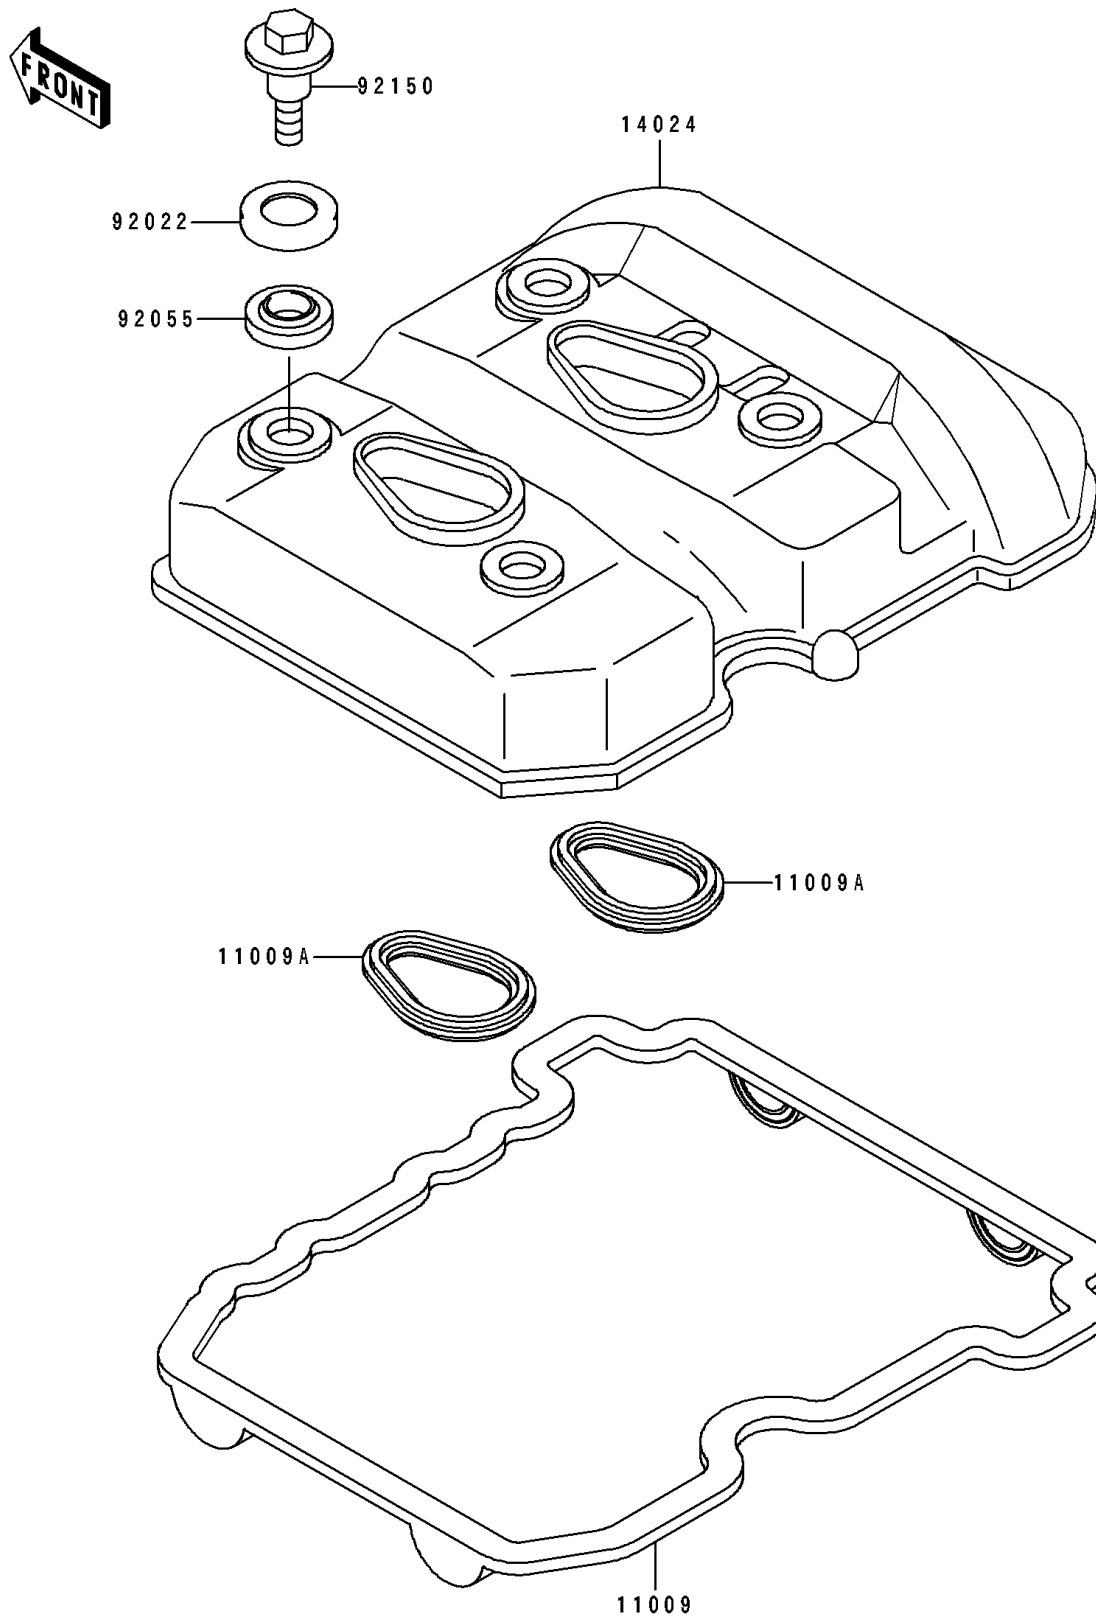

1991 250 HS PARTS DIAGRAM

Cylinder Head Cover

E1112

1991 250 HS PARTS LIST

Cylinder Head Cover

| ITEM NAME | PART NUMBER | QUANTITY |
|--|-------------|----------|
| GASKET,CYLINDER HEAD COVER (Ref # 11009) | 11009-1574 | 1 |
| GASKET (Ref # 11009A) | 11009-1575 | 1 |
| COVER,CYLINDER HEAD (Ref # 14024) | 14024-1515 | 1 |
| WASHER,HEAD COVER BOLT (Ref # 92022) | 92022-1637 | 1 |
| RING-O,HEAD COVER BOLT (Ref # 92055) | 92055-1225 | 1 |
| BOLT,HEAD COVER (Ref # 92150) | 92150-1447 | 1 |