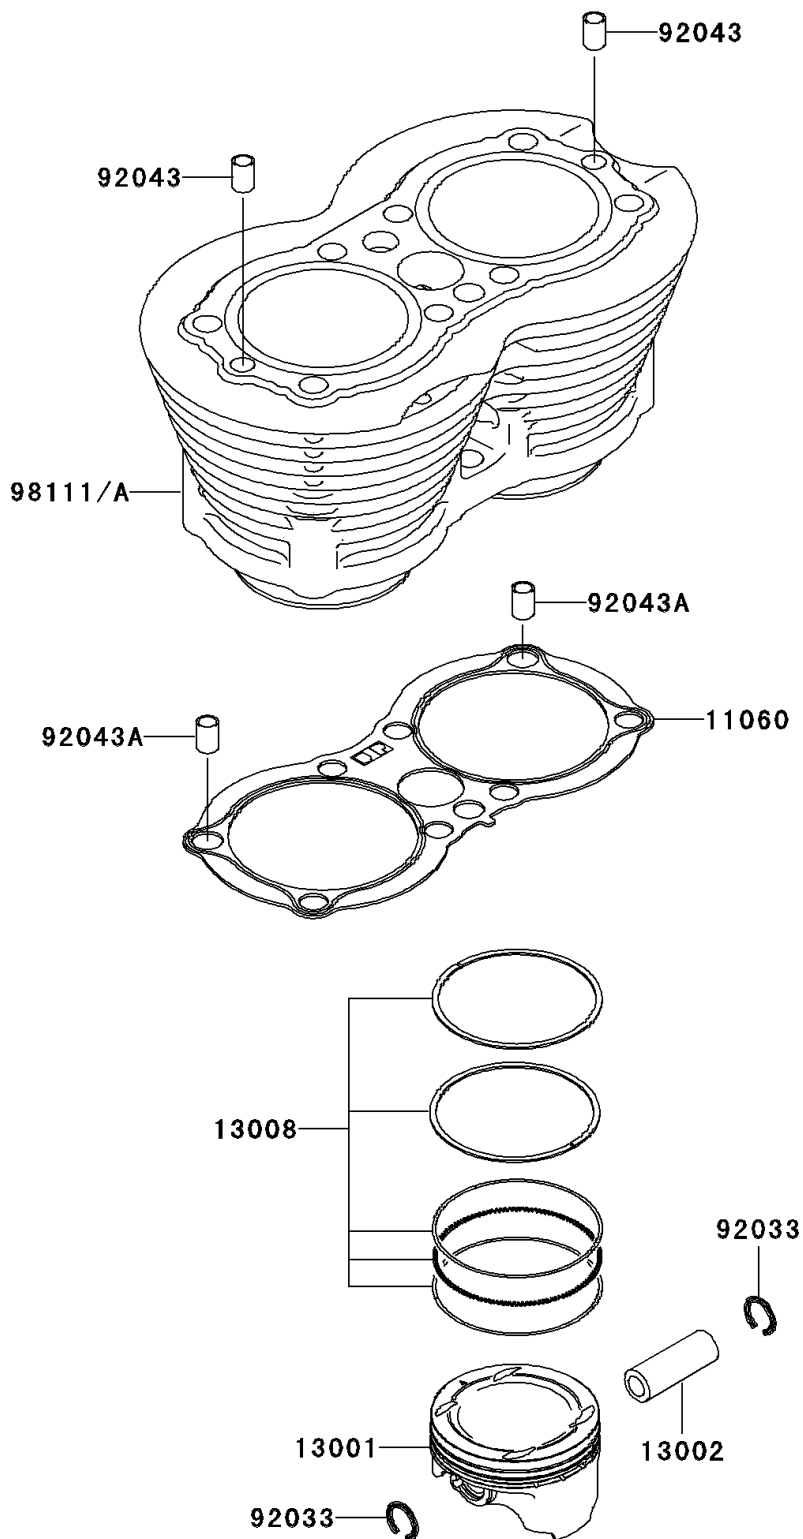

## 2011 PARTS DIAGRAM

Cylinder/Piston(s)

E1120

## 2011 PARTS LIST

Cylinder/Piston(s)

ITEM NAME	PART NUMBER	QUANTITY
GASKET,CYLINDER BASE (Ref # 11060)	11060-1889	1
PISTON-ENGINE (Ref # 13001)	13001-0132	1
PIN-PISTON (Ref # 13002)	13002-1086	1
RING-SET-PISTON (Ref # 13008)	13008-0043	1
RING-SNAP,20.5X1.2 (Ref # 92033)	92033-1099	1
PIN,DOWEL,10X14 (Ref # 92043)	92043-1037	1
PIN,11.5X14X14 (Ref # 92043A)	92043-1279	1
CYLINDER-COMP-ENGINE (Ref # 98111)	98111-0022	1