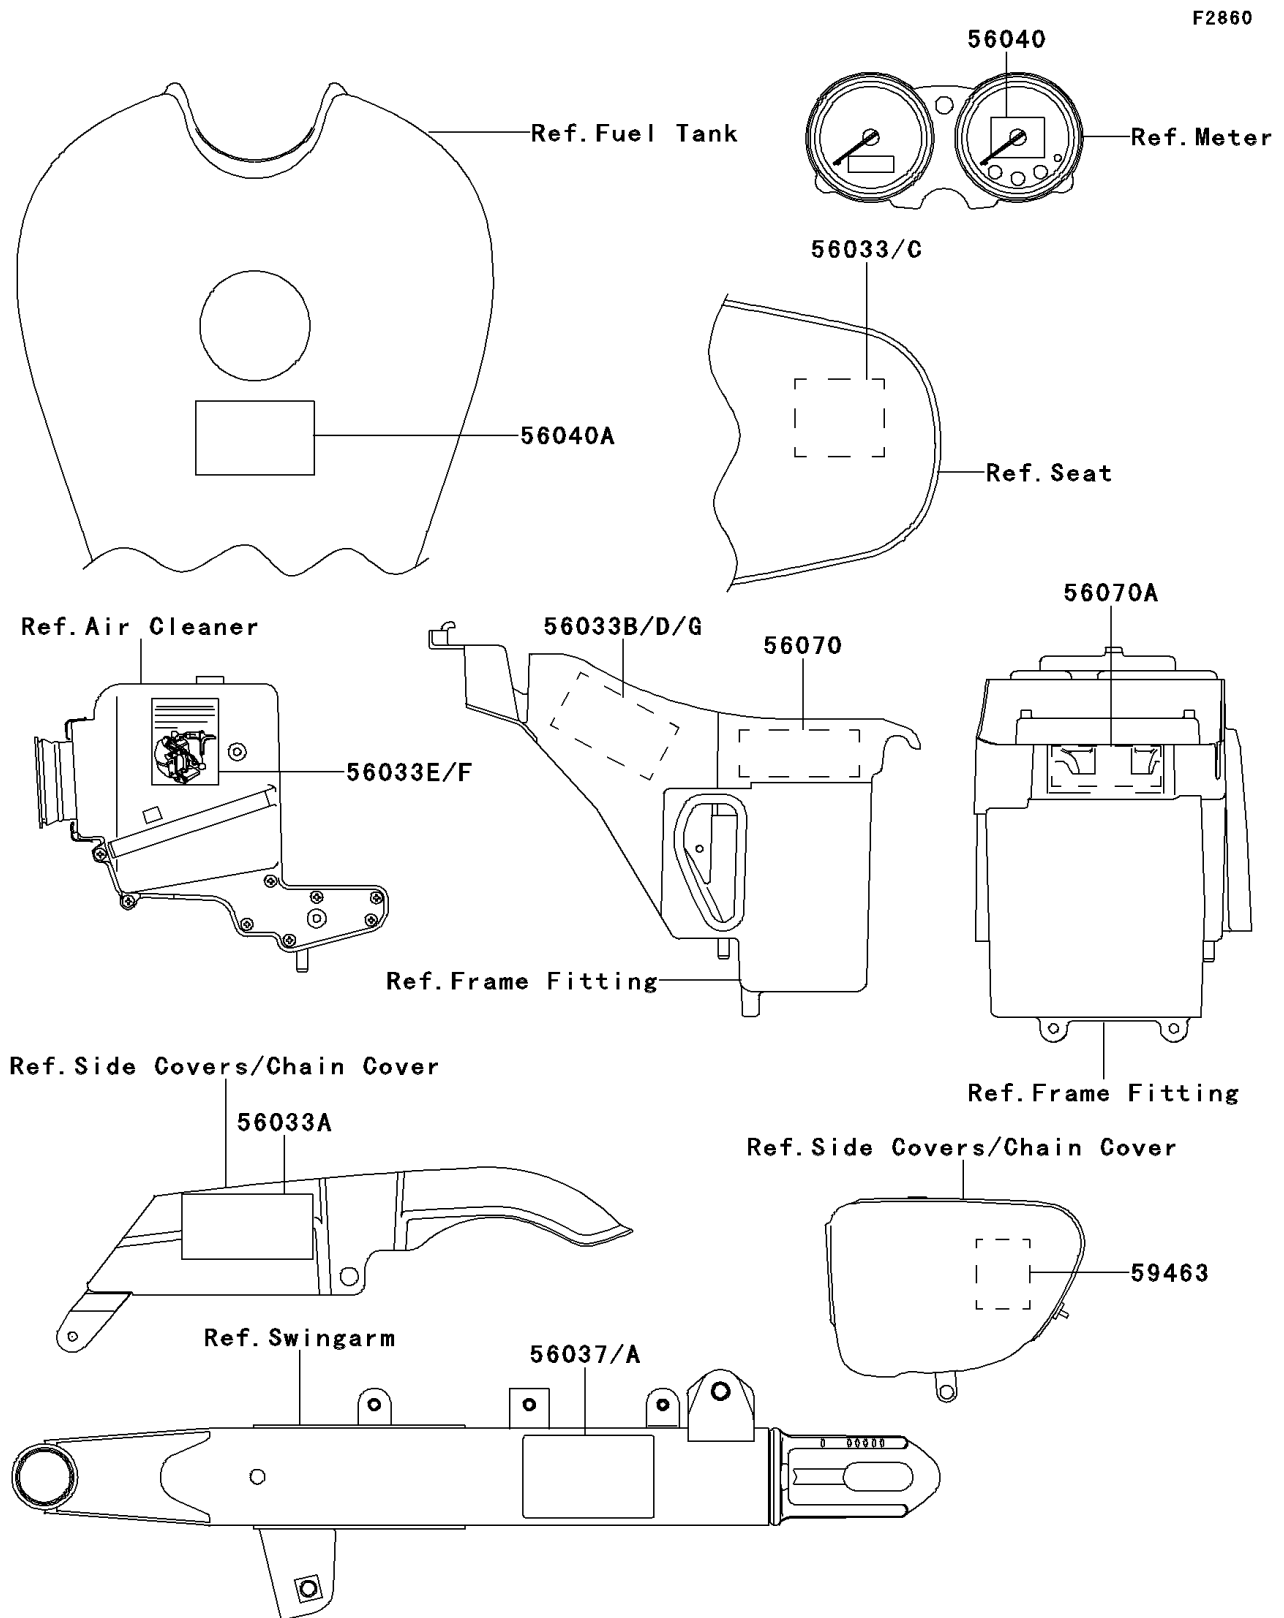

2000 W650 PARTS DIAGRAM

Labels

2000 W650 PARTS LIST

Labels

ITEM NAME	PART NUMBER	QUANTITY
LABEL-MANUAL,DAILY SAFETY (Ref # 56033)	56033-1157	1
LABEL-MANUAL,CHAIN (Ref # 56033A)	56033-1158	1
LABEL-MANUAL,OIL&OIL FILTER (Ref # 56033B)	56033-1159	1
LABEL-SPECIFICATION,TIRE&LOAD (Ref # 56037)	56037-1827	1
LABEL-WARNING,AIR CLEANER (Ref # 56070)	56070-1188	1
LABEL-MANUAL,DAILY SAFETY (Ref # 56033C)	56033-1168	1
LABEL-WARNING,BREAK IN CAUTION (Ref # 56040)	56040-1007	1
LABEL-WARNING,EVAPO (Ref # 56040A)	56040-1121	1
LABEL-WARNING,AIR CLEANER (Ref # 56070A)	56070-1190	1
LABEL-CERTIFICATION,EVAPO ROUT (Ref # 59463)	59463-1540	1