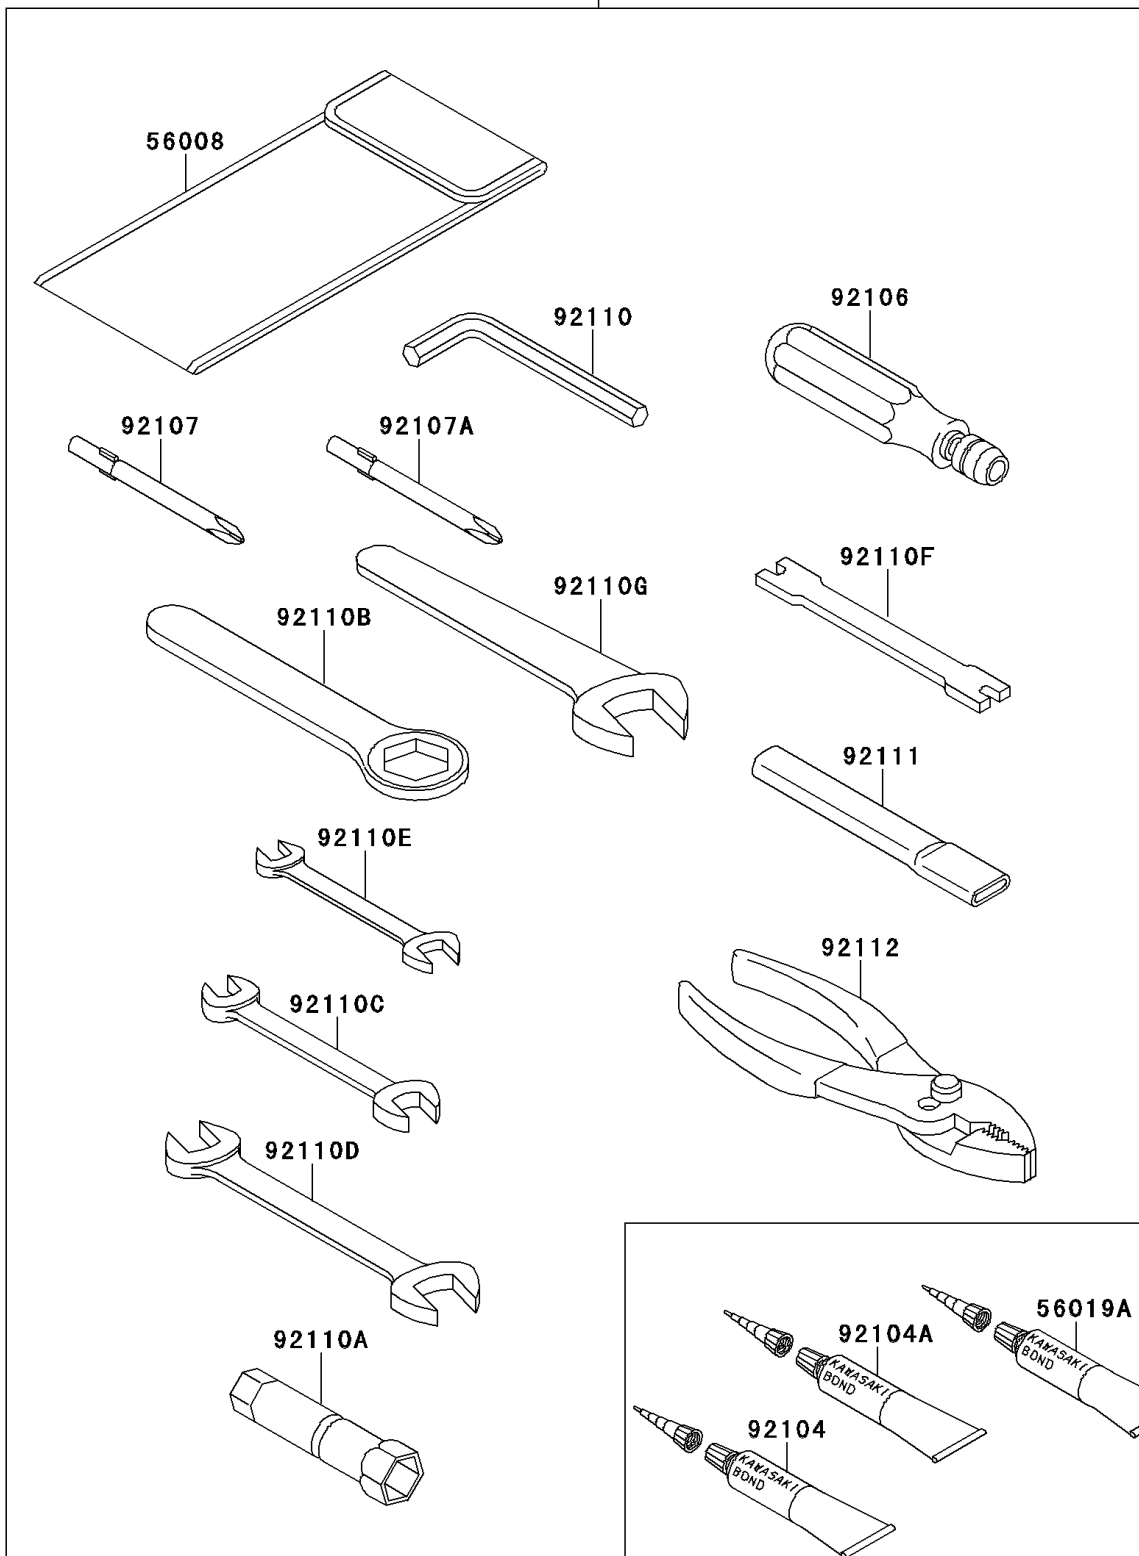

2000 W650 PARTS DIAGRAM

Owner's Tools

56007

F2810

2000 W650 PARTS LIST

Owner's Tools

ITEM NAME	PART NUMBER	QUANTITY
TOOL-KIT (Ref # 56007)	56007-1422	1
BAG,TOOL (Ref # 56008)	56008-006	1
THREE BOND TB1211,HT/RS,WHITE (Ref # 56019A)	56019-120	1
GASKET-LIQUID,TUBE,100G,BLACK (Ref # 92104)	92104-1003	1
GASKET-LIQUID,SILVER TB1216 (Ref # 92104A)	92104-1063	1
GRIP-SCREW DRIVER (Ref # 92106)	92106-1052	1
TOOL-DRIVER,#3PHILLIPS (Ref # 92107)	92107-1054	1
TOOL-DRIVER,#2PHILLIPS (Ref # 92107A)	92107-1055	1
TOOL-WRENCH,ALLEN,5MM (Ref # 92110)	92110-1015	1
TOOL-WRENCH,BOX,16MM (Ref # 92110A)	92110-1145	1
TOOL-WRENCH,BOX END,27MM (Ref # 92110B)	92110-1164	1
TOOL-WRENCH,OPEN END,10X12 (Ref # 92110C)	92110-1165	1
TOOL-WRENCH,OPEN END,14X17 (Ref # 92110D)	92110-1166	1
TOOL-WRENCH,OPEN END,8X10 (Ref # 92110E)	92110-1167	1
TOOL-WRENCH,SPOKE (Ref # 92110F)	92110-1203	1
TOOL-WRENCH,OPEN END,19MM (Ref # 92110G)	92110-1204	1
TOOL-BAR,BOX END WRENCH (Ref # 92111)	92111-1055	1
TOOL-PLIERS (Ref # 92112)	92112-1051	1