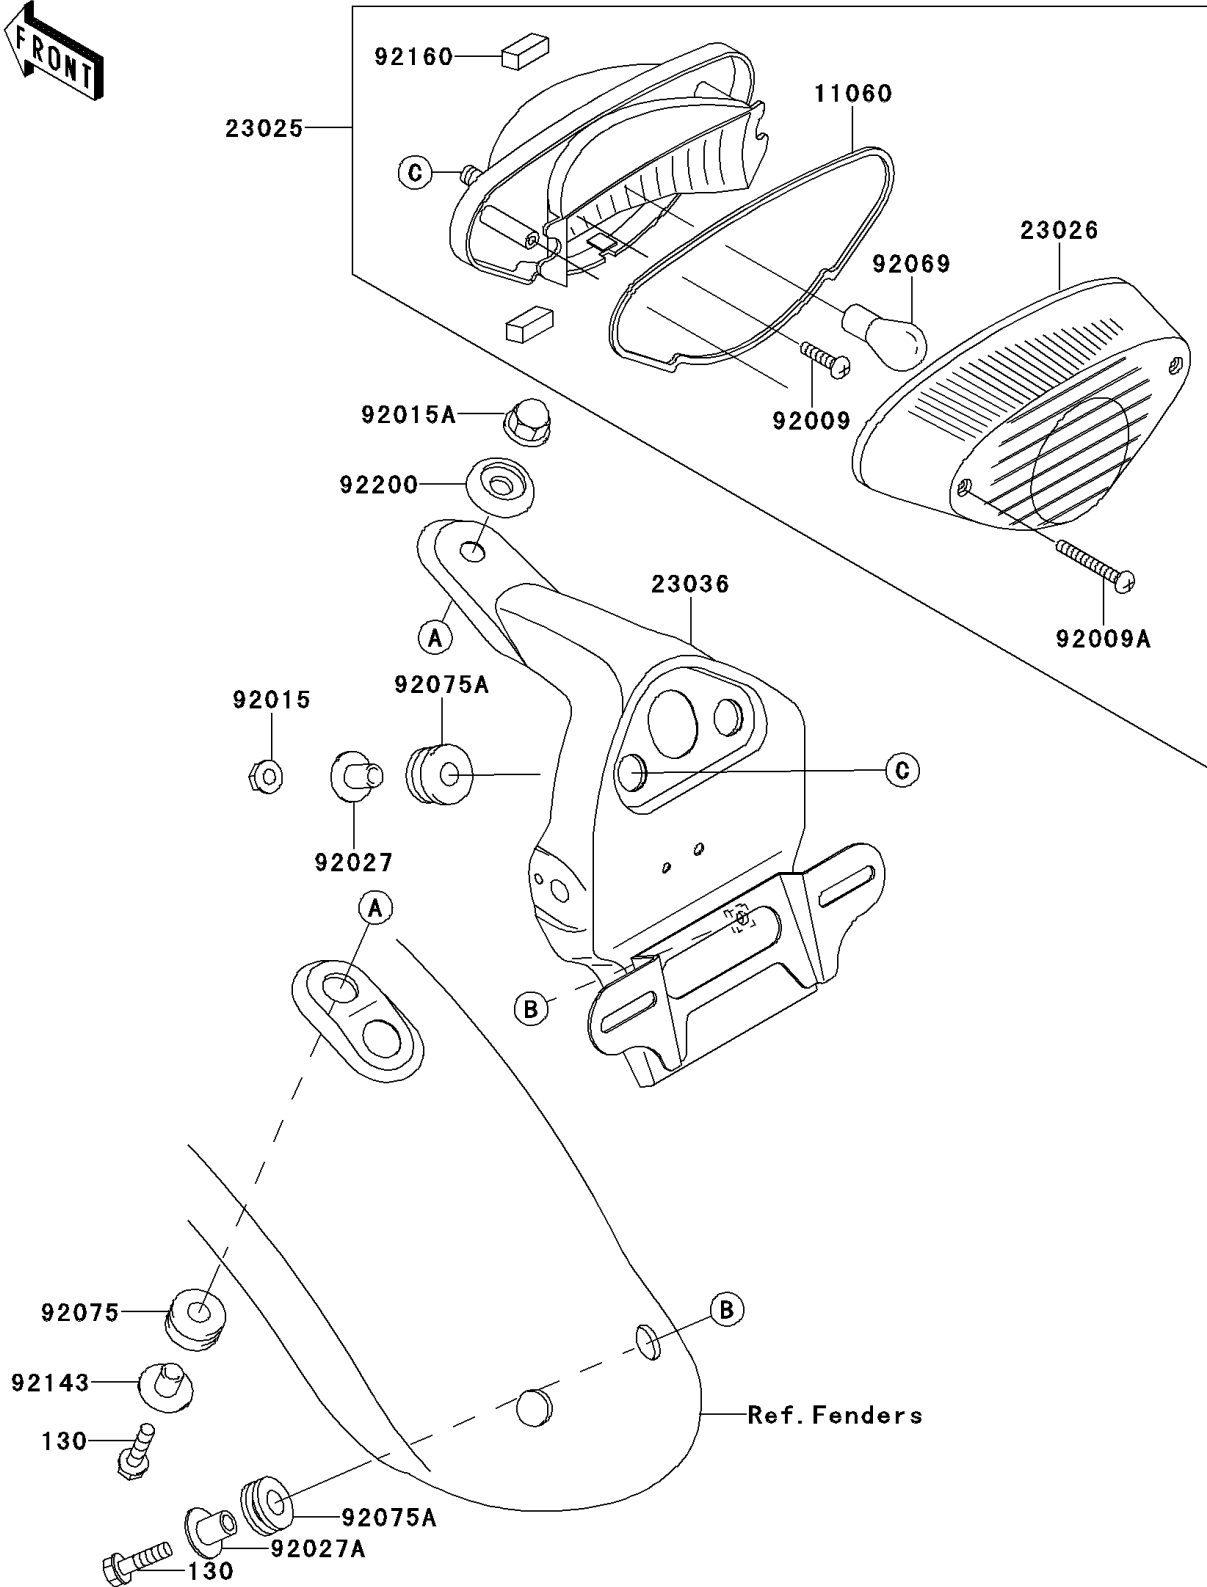

## 2000 W650 PARTS DIAGRAM

Taillight(s)

F2720

## 2000 W650 PARTS LIST

Taillight(s)

ITEM NAME	PART NUMBER	QUANTITY
BOLT-FLANGED (Ref # 130)	130H0620	1
GASKET,TAIL LAMP LENS (Ref # 11060)	11060-1901	1
LAMP-TAIL (Ref # 23025)	23025-1284	1
LENS,TAIL LAMP (Ref # 23026)	23026-1222	1
BRACKET-TAIL LAMP (Ref # 23036)	23036-1145	1
SCREW,TAPPING,4X12 (Ref # 92009)	92009-1381	1
SCREW,TAPPING,4X35 (Ref # 92009A)	92009-1687	1
NUT,FLANGED,6MM,BLACK (Ref # 92015)	92015-1233	1
NUT,CAP,6MM (Ref # 92015A)	92015-1385	1
COLLAR,L=13.1,BLACK (Ref # 92027)	92027-1450	1
COLLAR,L=13.1 (Ref # 92027A)	92027-251	1
BULB,12V 21/5W (Ref # 92069)	92069-063	1
DAMPER (Ref # 92075)	92075-1185	1
DAMPER (Ref # 92075A)	92075-1690	1
COLLAR,L=15.6 (Ref # 92143)	92143-1041	1
DAMPER (Ref # 92160)	92160-1998	1
WASHER (Ref # 92200)	92200-1153	1