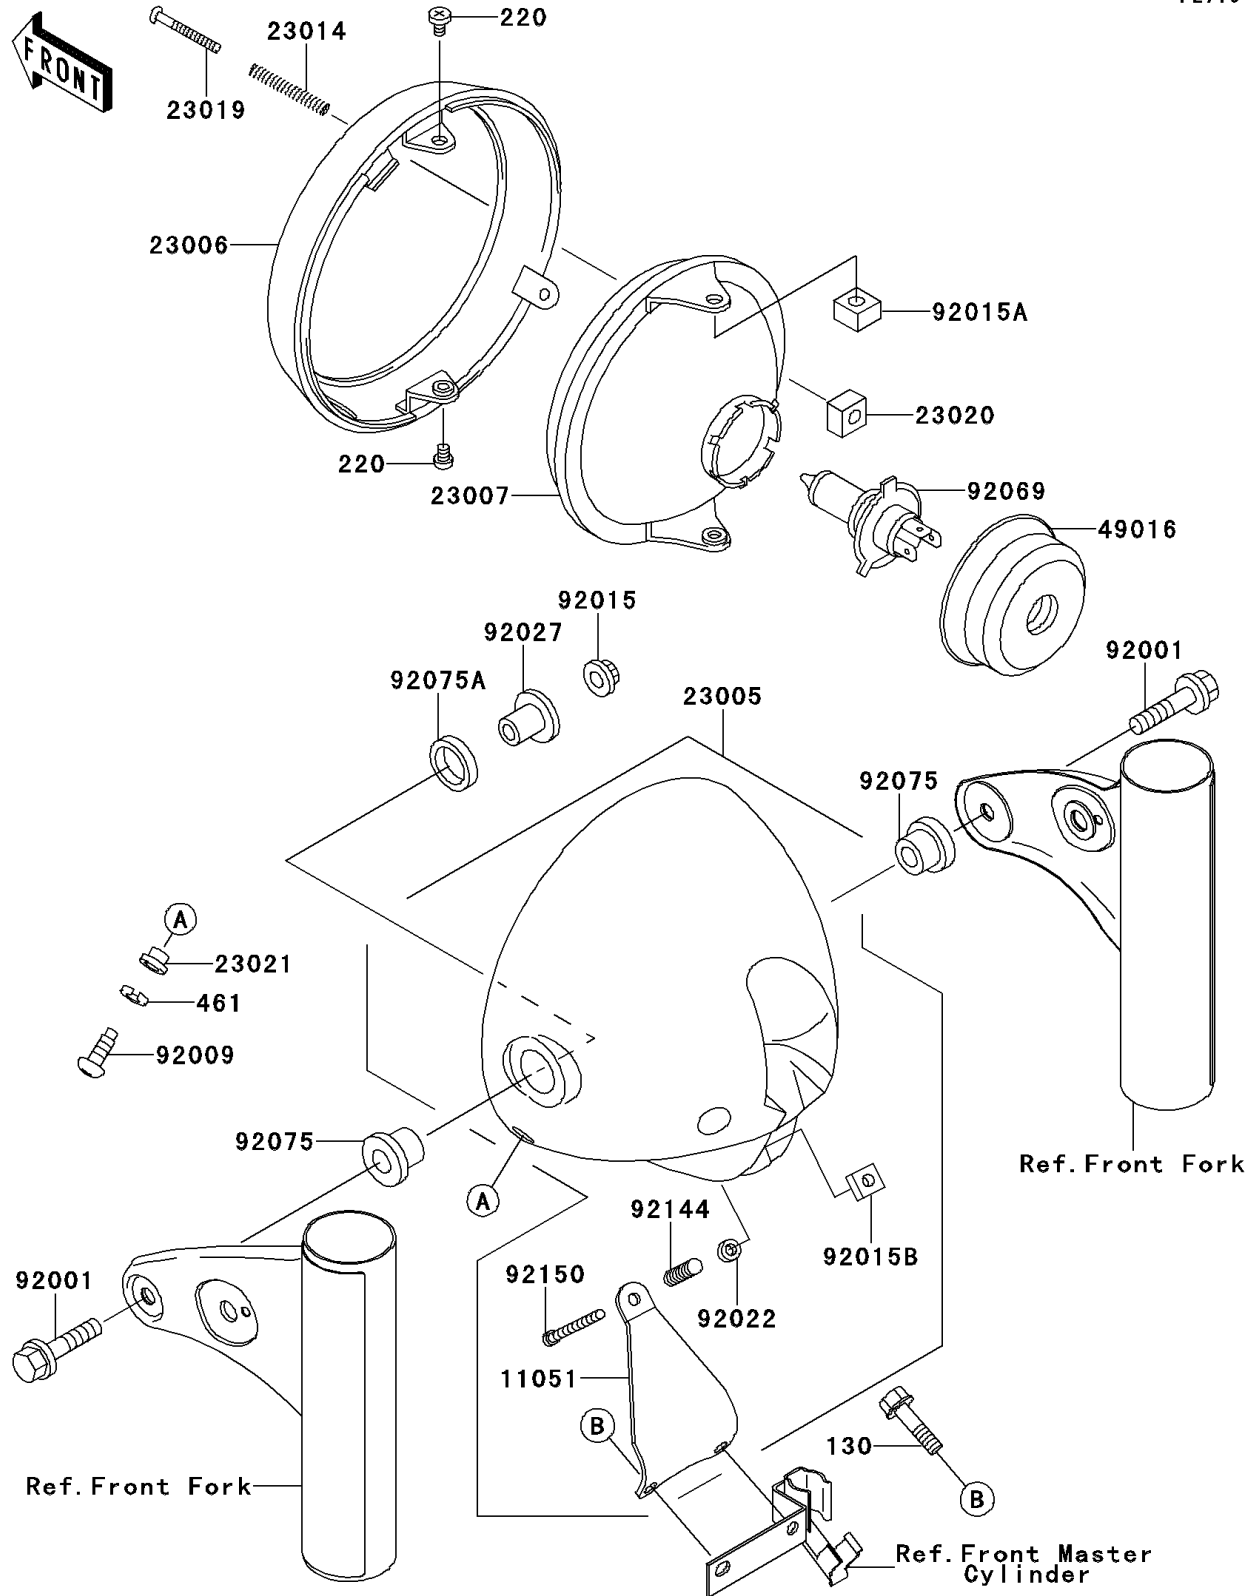

## 2000 W650 PARTS DIAGRAM

Headlight(s)

F2710

## 2000 W650 PARTS LIST

Headlight(s)

ITEM NAME	PART NUMBER	QUANTITY
BOLT-FLANGED (Ref # 130)	130J0612	1
SCREW-PAN-CROS (Ref # 220)	220D0510	1
WASHER-SPRING,5MM (Ref # 461)	461F0500	1
BRACKET (Ref # 11051)	11051-1473	1
BODY-COMP-HEAD LAMP (Ref # 23005)	23005-1177	1
RIM-LAMP (Ref # 23006)	23006-1080	1
LENS-COMP,HEAD LAMP (Ref # 23007)	23007-1361	1
SPRING,FOCUS ADJUSTING (Ref # 23014)	23014-005	1
SCREW,FOCUS ADJUSTING (Ref # 23019)	23019-021	1
NUT,4MM,FOCUS ADJUST (Ref # 23020)	23020-018	1
WASHER (Ref # 23021)	23021-010	1
COVER-SEAL,HEAD LAMP (Ref # 49016)	49016-1046	1
BOLT,FLANGED,8X35 (Ref # 92001)	92001-1910	1
SCREW,5MM (Ref # 92009)	92009-1947	1
NUT,FLANGED,8MM (Ref # 92015)	92015-1014	1
NUT,5MM (Ref # 92015A)	92015-1157	1
NUT,5MM,FOCUS ADJUST (Ref # 92015B)	92015-1799	1
WASHER,5.2X13X1 (Ref # 92022)	92022-1380	1
COLLAR,L=20 (Ref # 92027)	92027-1131	1
BULB,12V 60/55W,H4 (Ref # 92069)	92069-1002	1
DAMPER,HEAD LAMP FITTING (Ref # 92075)	92075-1109	1
DAMPER,HEAD LAMP FITTING (Ref # 92075A)	92075-1110	1
SPRING (Ref # 92144)	92144-1417	1
BOLT,ADJUST,5X45 (Ref # 92150)	92150-1590	1