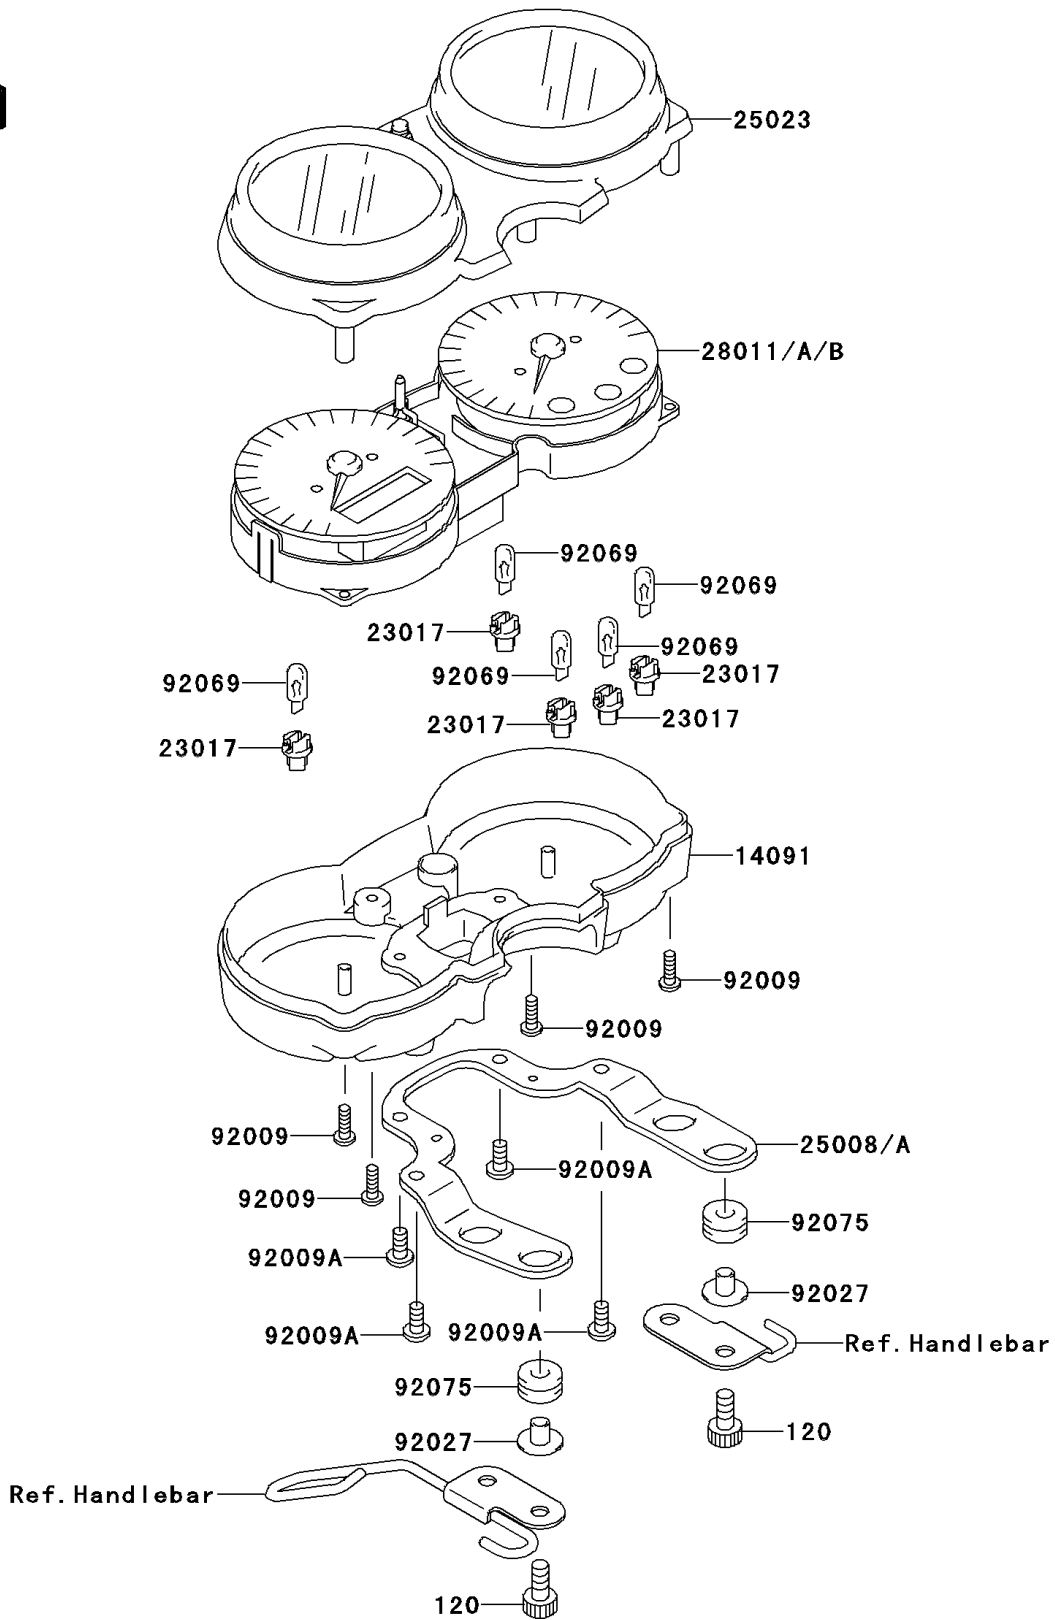

2000 W650 PARTS DIAGRAM

Meter(s)

F2530

2000 W650 PARTS LIST

Meter(s)

| ITEM NAME | PART NUMBER | QUANTITY |
|--------------------------------------|-------------|----------|
| BOLT-SOCKET,6X22,BLACK (Ref # 120) | 120S0622 | 1 |
| COVER,METER CASE,LWR (Ref # 14091) | 14091-1085 | 1 |
| SOCKET,WEDGE BASE,T-5 (Ref # 23017) | 23017-1063 | 1 |
| BRACKET-METER (Ref # 25008) | 25008-1224 | 1 |
| COVER-METER CASE,UPP (Ref # 25023) | 25023-1244 | 1 |
| SCREW,4X16,BLACK (Ref # 92009) | 92009-1158 | 1 |
| SCREW,5X10 (Ref # 92009A) | 92009-1904 | 1 |
| COLLAR,L=13.1,BLACK (Ref # 92027) | 92027-1450 | 1 |
| BULB,12V 2W,T5 (Ref # 92069) | 92069-1105 | 1 |
| DAMPER (Ref # 92075) | 92075-1690 | 1 |
| METER,SPEED&TACHO,MPH (Ref # 28011) | 28011-1186 | 1 |
| METER,SPEED&TACHO,KPH (Ref # 28011A) | 28011-1187 | 1 |