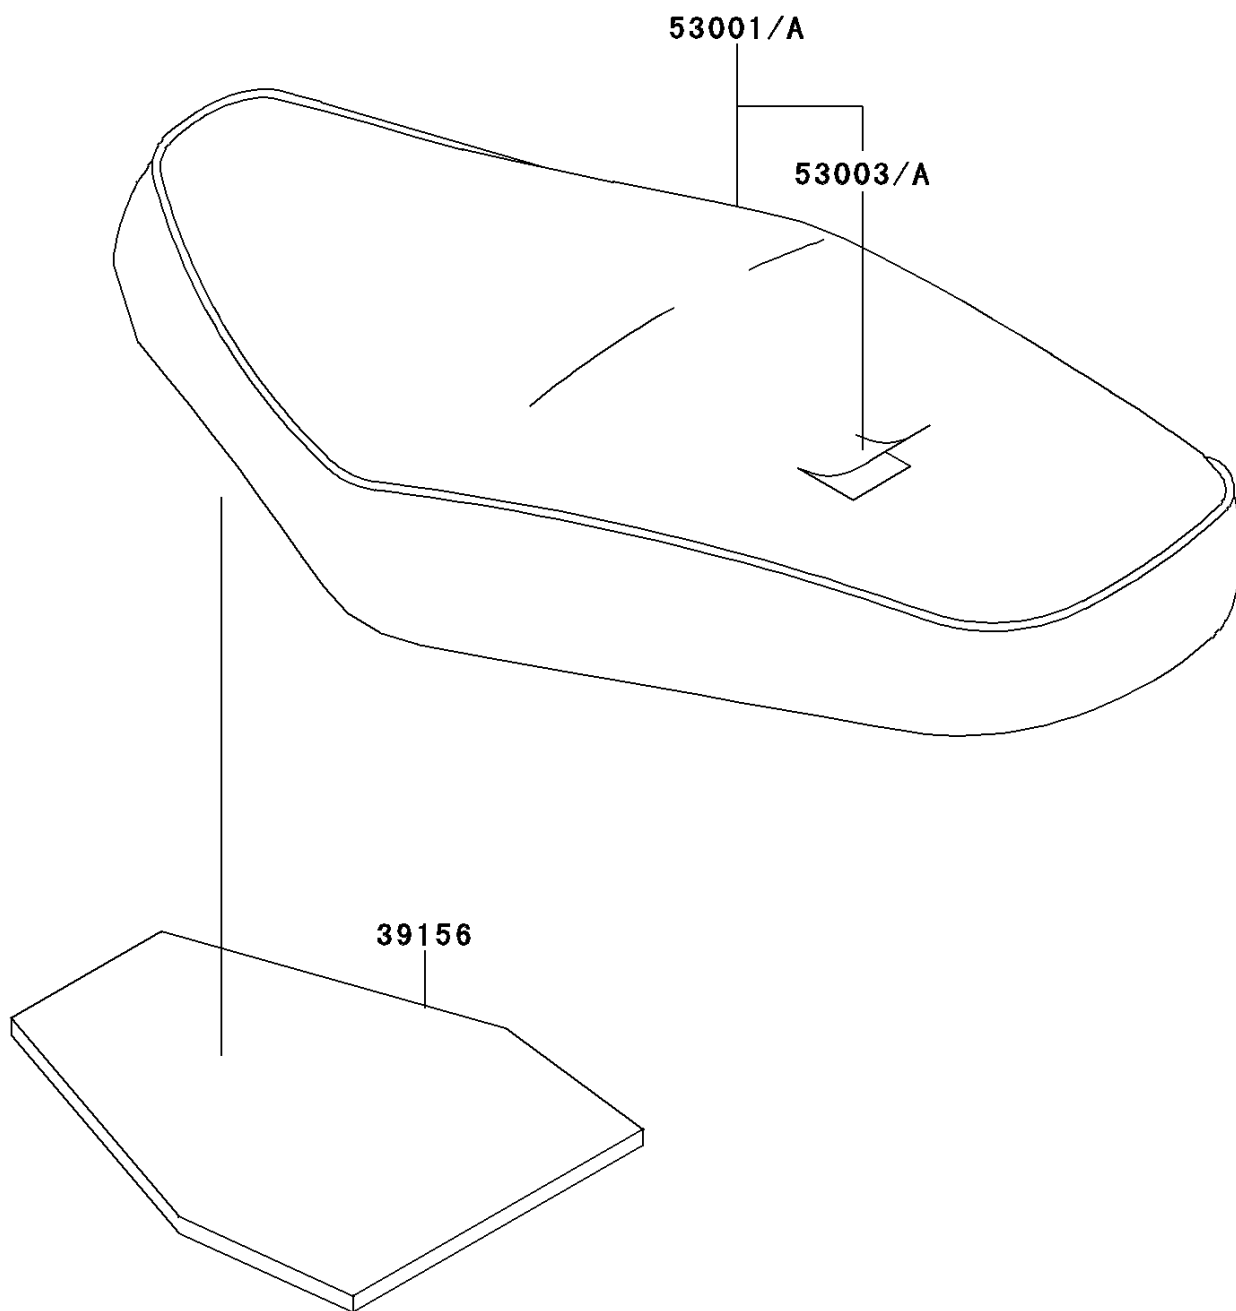

2000 W650 PARTS DIAGRAM

Seat

F2510

2000 W650 PARTS LIST

Seat

ITEM NAME	PART NUMBER	QUANTITY
PAD,SEAT (Ref # 39156)	39156-1640	1
SEAT-ASSY,DUAL,BLACK (Ref # 53001)	53001-1902-NQ	1
LEATHER,SEAT,BLACK (Ref # 53003)	53003-1436-NQ	1