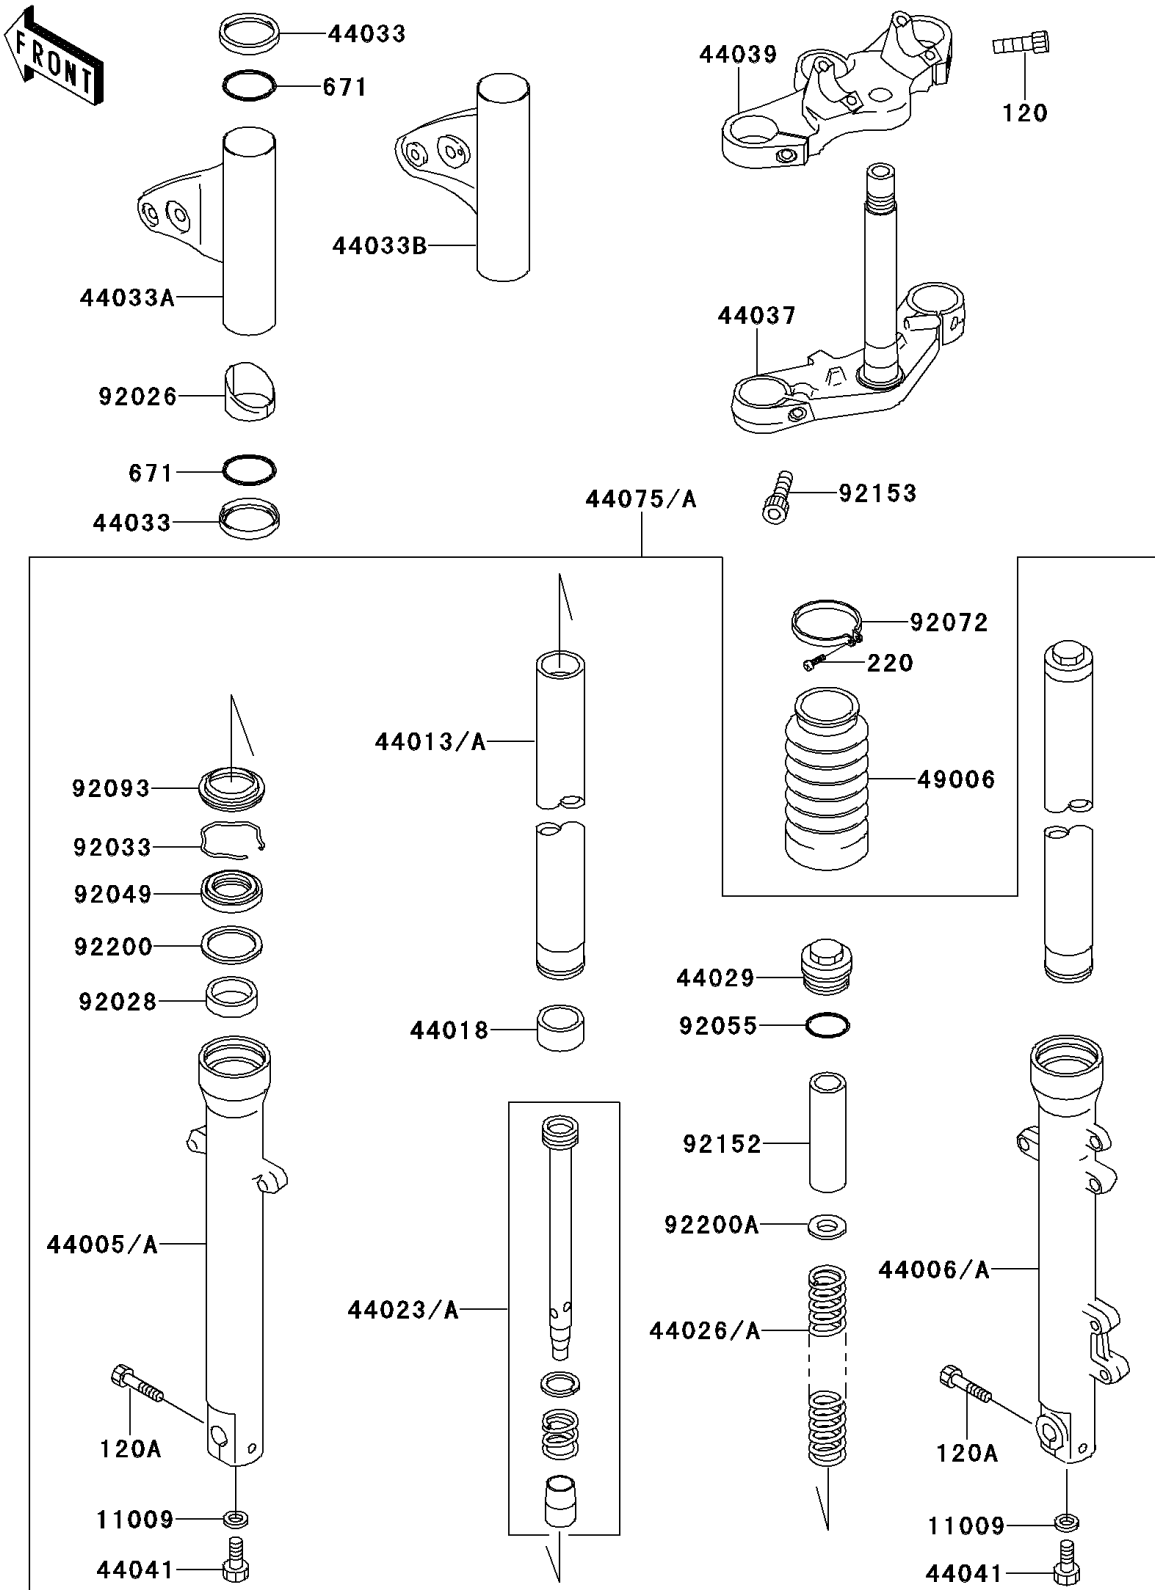

## 2000 W650 PARTS DIAGRAM

Front Fork

F2340

## 2000 W650 PARTS LIST

### Front Fork

ITEM NAME	PART NUMBER	QUANTITY
BOLT-SOCKET,8X25,BLACK (Ref # 120)	120S0825	1
BOLT-SOCKET,8X35,BLACK (Ref # 120A)	120S0835	1
SCREW-PAN-CROS (Ref # 220)	220C0416	1
O RING,40MM (Ref # 671)	671B2540	1
GASKET,PIPE-COMP-SUSP (Ref # 11009)	11009-1325	1
PIPE-LEFT FORK OUTER (Ref # 44005)	44005-1402	1
PIPE-RIGHT FORK OUTER (Ref # 44006)	44006-1400	1
PIPE-FORK INNER (Ref # 44013)	44013-1466	1
PISTON-FORK,INNER PIPE (Ref # 44018)	44018-1064	1
CYLINDER-SET-FORK (Ref # 44023)	44023-1139	1
SPRING-FRONT FORK (Ref # 44026)	44026-1697	1
SEAT-FORK SPRING (Ref # 44029)	44029-1140	1
COVER-FORK (Ref # 44033)	44033-1197	1
COVER-FORK,LH (Ref # 44033A)	44033-1250	1
COVER-FORK,RH (Ref # 44033B)	44033-1251	1
HOLDER-FORK UNDER (Ref # 44037)	44037-1389	1
HOLDER-FORK UPPER (Ref # 44039)	44039-1291	1
BOLT,SOCKET,FORK CYLINDER (Ref # 44041)	44041-040	1
DAMPER-SET-FORK (Ref # 44075)	44075-1091	1
BOOT,FORK (Ref # 49006)	49006-1335	1
SPACER,FORK COVER (Ref # 92026)	92026-1432	1
BUSHING (Ref # 92028)	92028-1940	1
RING-SNAP (Ref # 92033)	92033-1036	1
SEAL-OIL,FORK OUTER TUBE (Ref # 92049)	92049-1515	1
RING-O,FORK TOP CAP (Ref # 92055)	92055-1050	1
BAND,BOOT (Ref # 92072)	92072-1046	1
SEAL,FORK OUTER TUBE (Ref # 92093)	92093-1510	1
COLLAR,FORK,L=115 (Ref # 92152)	92152-1173	1
BOLT,SOCKET,10X25 (Ref # 92153)	92153-0301	1

## 2000 W650 PARTS LIST

Front Fork

ITEM NAME	PART NUMBER	QUANTITY
WASHER (Ref # 92200)	92200-1029	1
WASHER (Ref # 92200A)	92200-1187	1