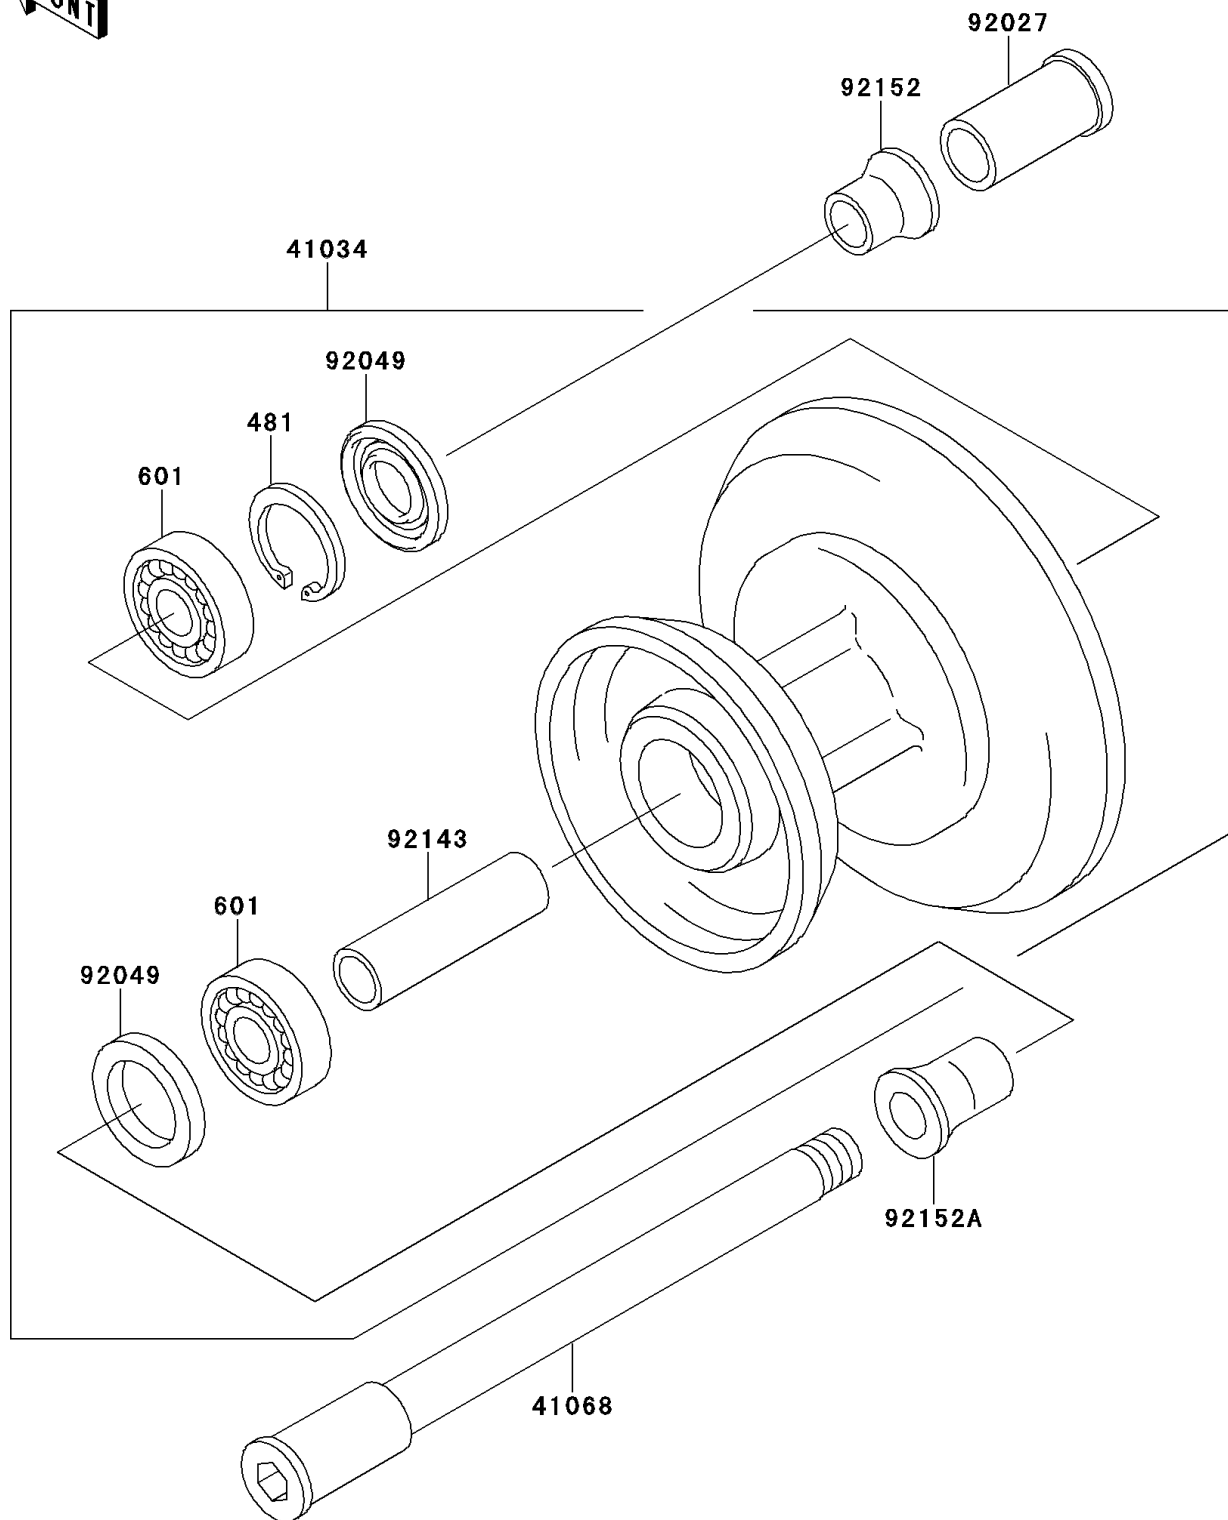

2000 W650 PARTS DIAGRAM

Front Wheel(EJ650-A2)

F2230

2000 W650 PARTS LIST

Front Wheel(EJ650-A2)

ITEM NAME	PART NUMBER	QUANTITY
CIRCLIP-TYPE-C,35MM (Ref # 481)	481J3500	1
BEARING-BALL,#6202UG (Ref # 601)	601B6202UG	1
DRUM-ASSY,FRONT BRAKE (Ref # 41034)	41034-1297	1
AXLE,FR (Ref # 41068)	41068-1175	1
COLLAR,FR AXLE,L=36.5 (Ref # 92027)	92027-1726	1
SEAL-OIL,DD20357 (Ref # 92049)	92049-1095	1
COLLAR,15.1X20X70 (Ref # 92143)	92143-1185	1
COLLAR,FR AXLE,RH,L=24 (Ref # 92152)	92152-1135	1
COLLAR,FR AXLE,LH,L=34 (Ref # 92152A)	92152-1136	1